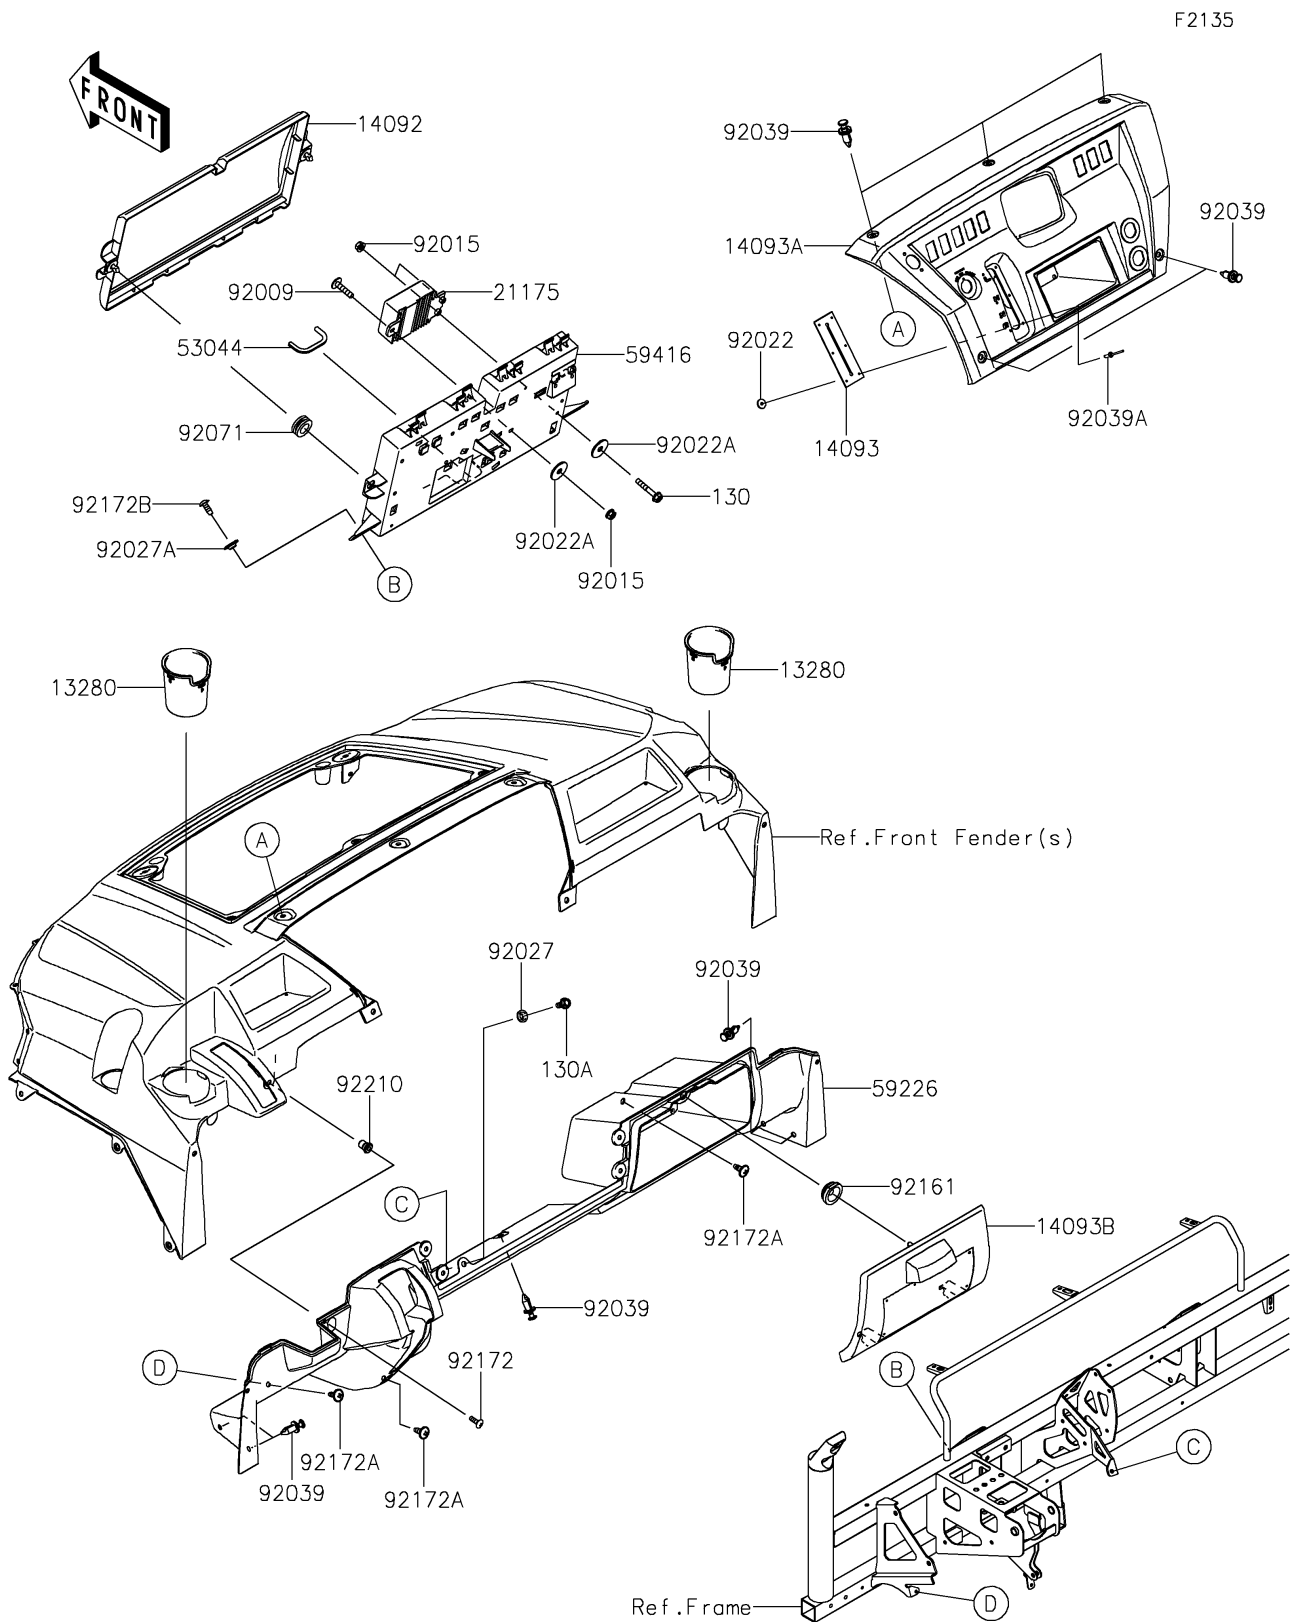

2020 MULE PRO-FXT™ RANCH EDITION

PARTS DIAGRAM

Front Box

2020 MULE PRO-FXT™ RANCH EDITION

Kawasaki
Let the Good Times Roll®

PARTS LIST

Front Box

ITEM NAME	PART NUMBER	QUANTITY
-----------	-------------	----------
