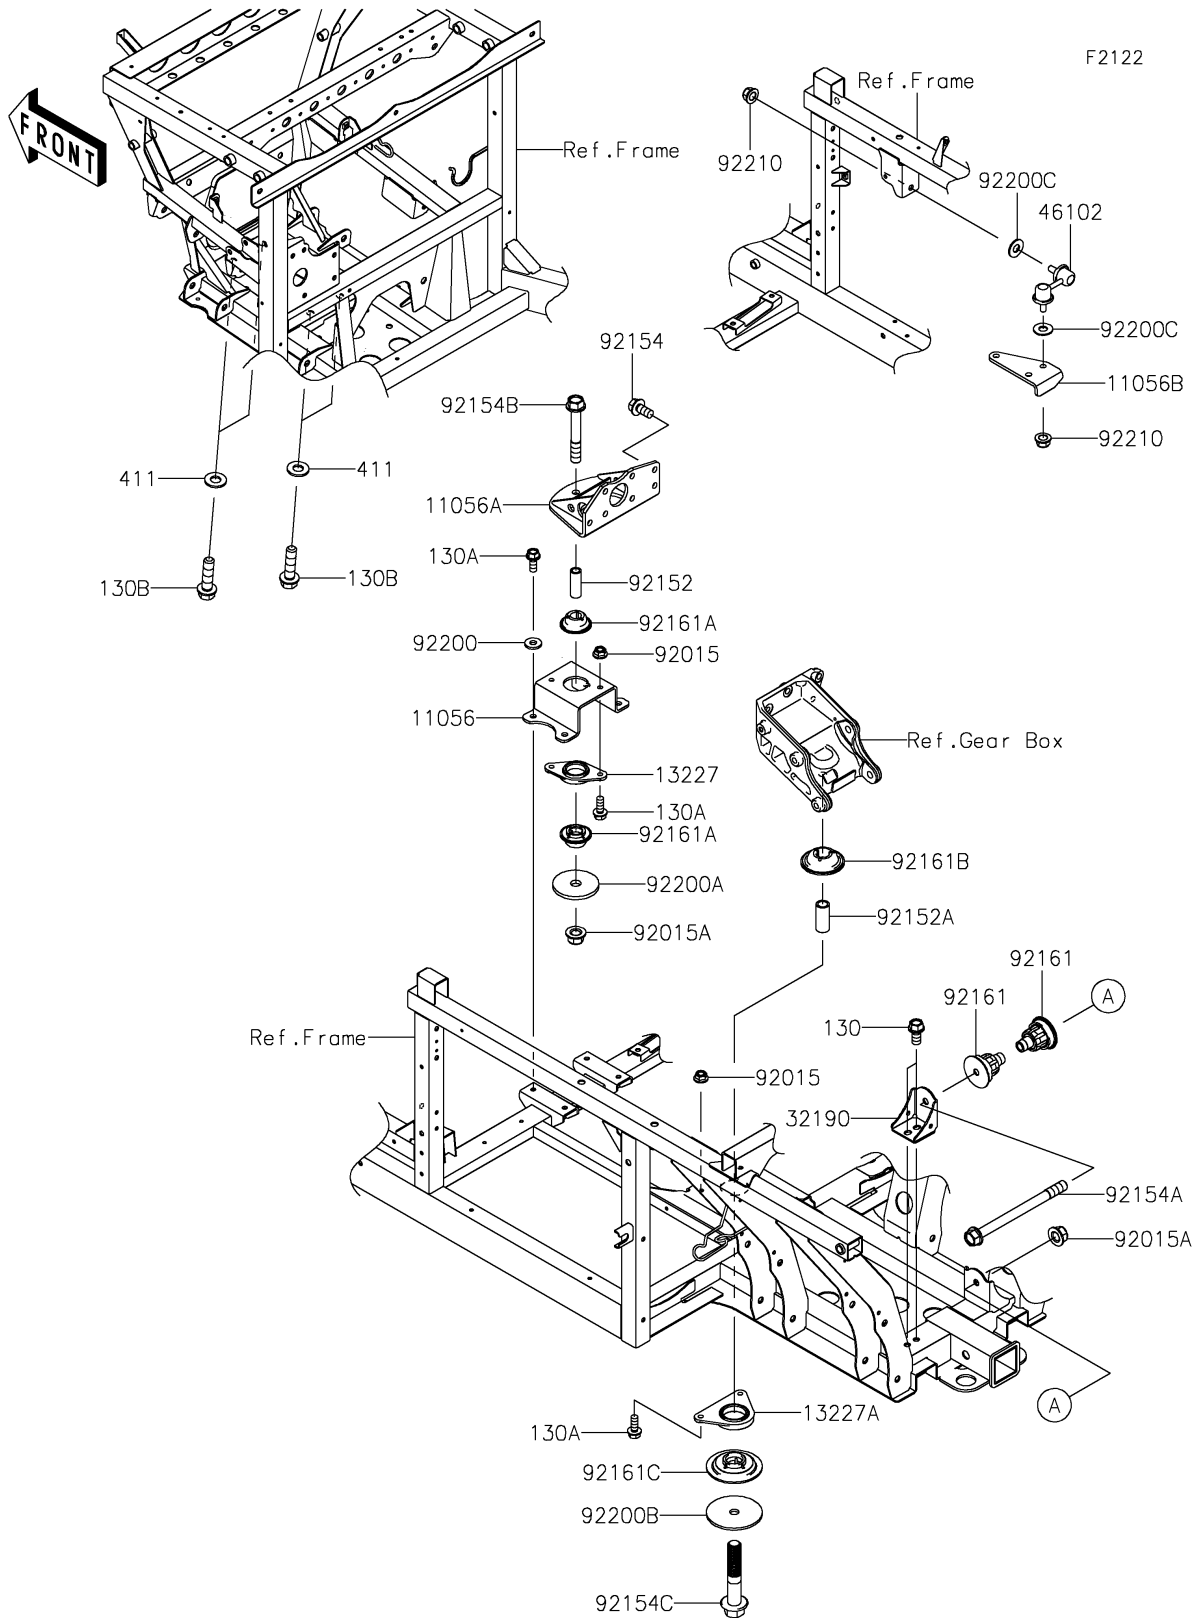

2019 MULE PRO-FXT™ RANCH EDITION

PARTS DIAGRAM

Engine Mount

2019 MULE PRO-FXT™ RANCH EDITION

Kawasaki
Let the Good Times Roll®

PARTS LIST Engine Mount

ITEM NAME	PART NUMBER	QUANTITY
-----------	-------------	----------
