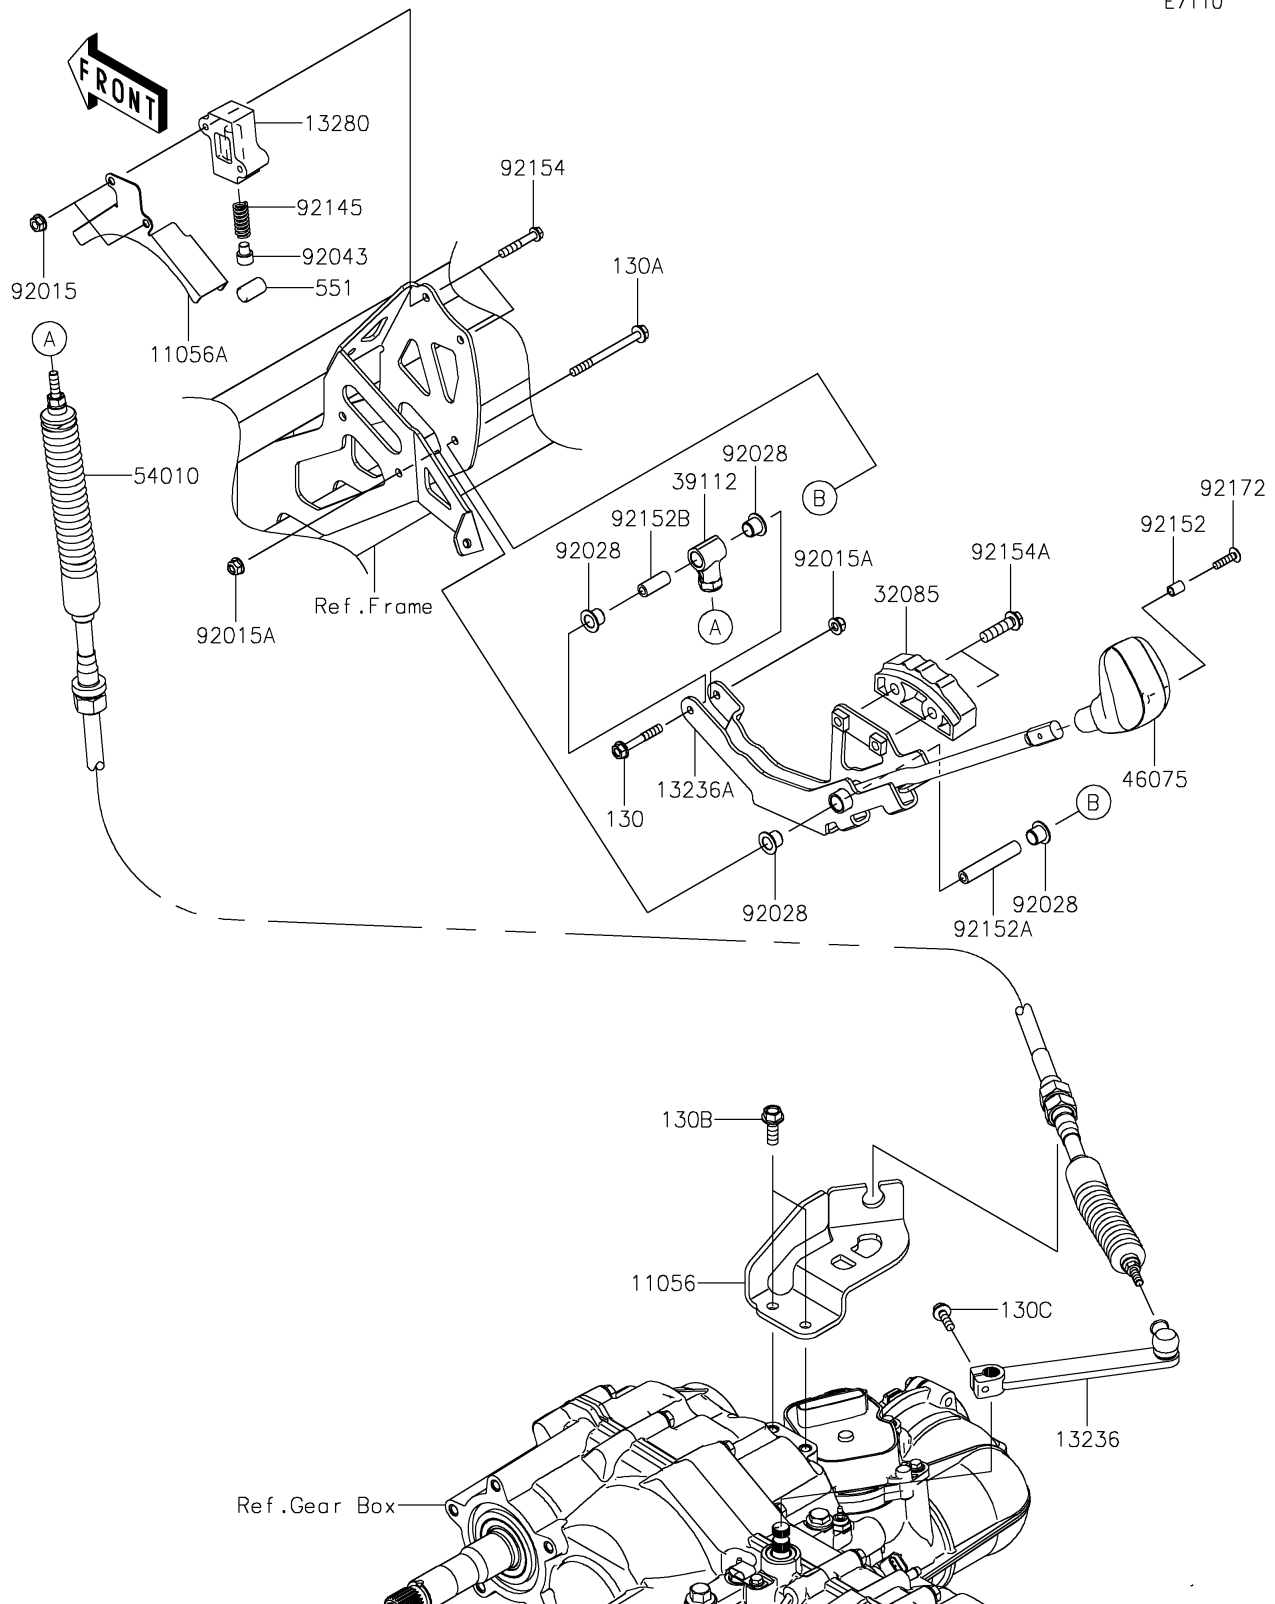

2020 MULE PRO-FXT™ RANCH EDITION

PARTS DIAGRAM

Control

E7110

2020 MULE PRO-FXT™ RANCH EDITION

Kawasaki
Let the Good Times Roll®

PARTS LIST

Control

ITEM NAME	PART NUMBER	QUANTITY
-----------	-------------	----------
