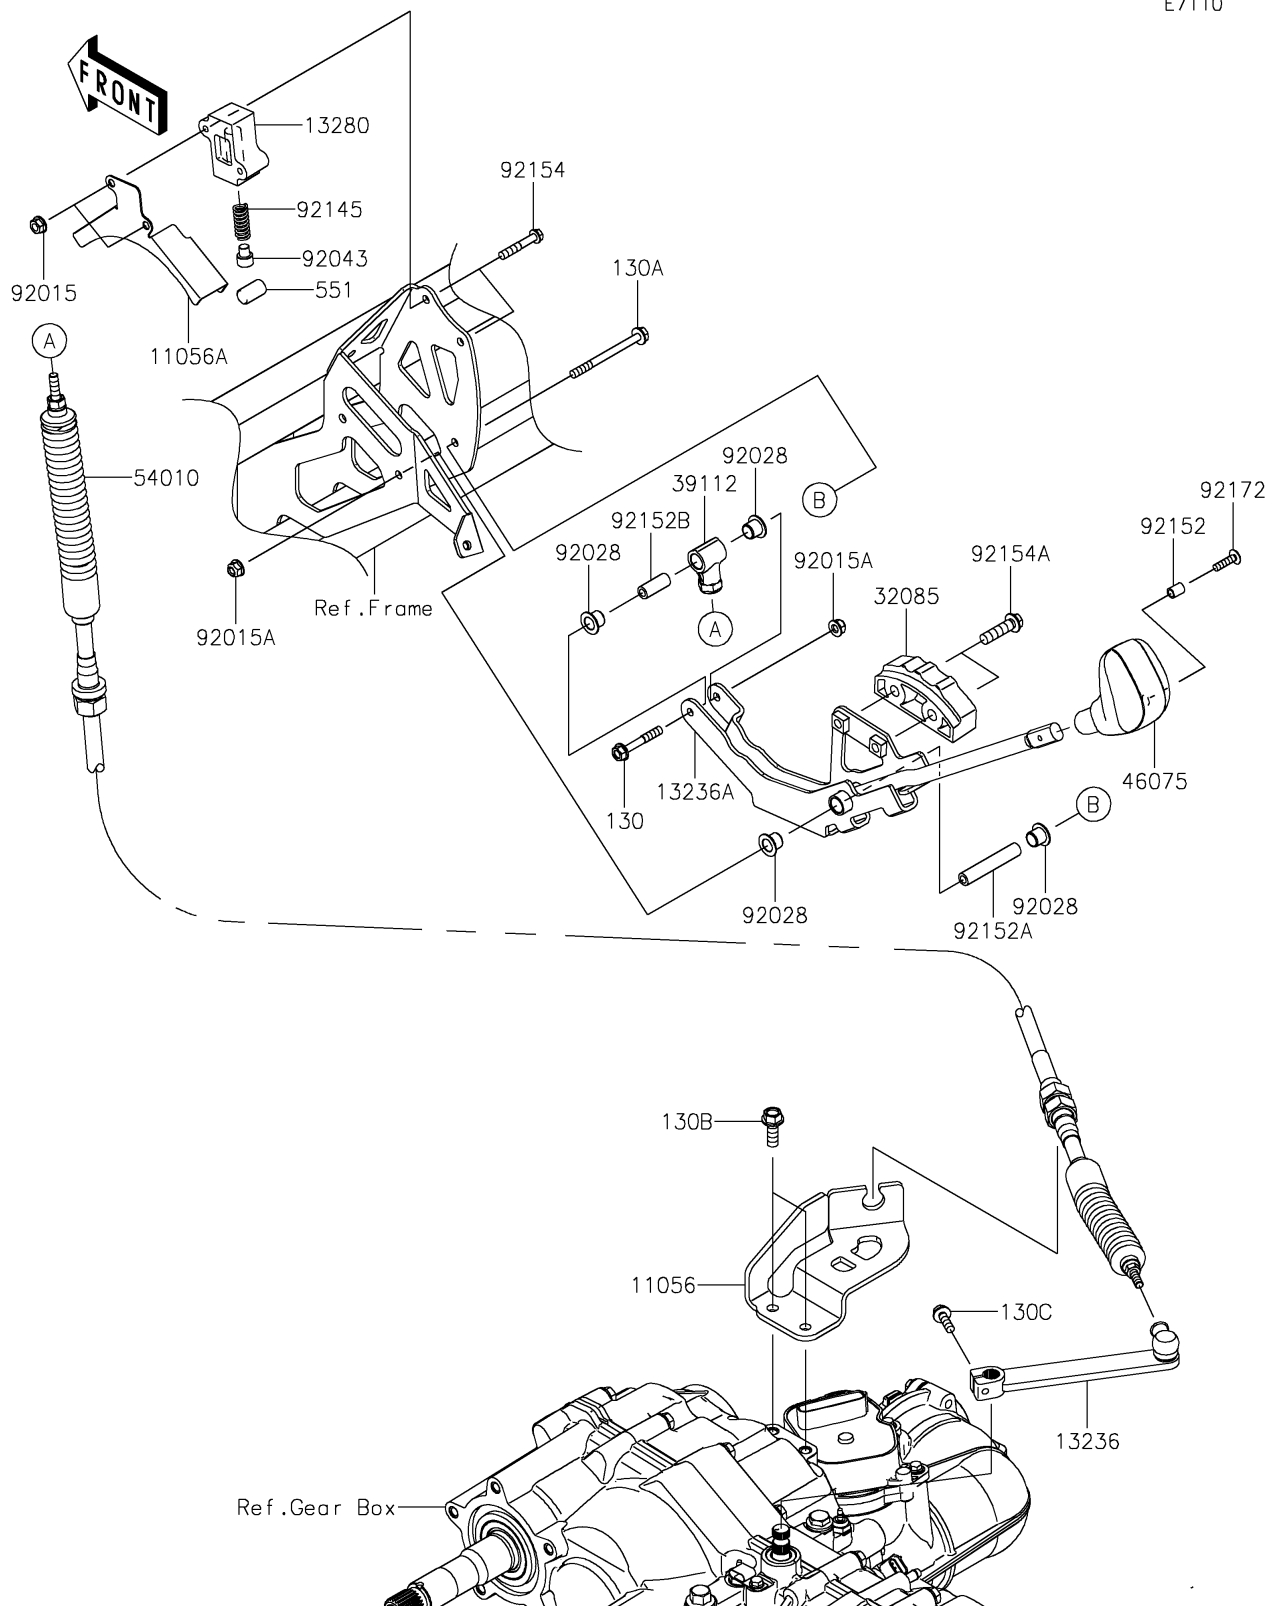

2019 MULE PRO-FXT™ RANCH EDITION

PARTS DIAGRAM

Control

E7110

2019 MULE PRO-FXT™ RANCH EDITION

Kawasaki
Let the Good Times Roll®

PARTS LIST

Control

ITEM NAME	PART NUMBER	QUANTITY
-----------	-------------	----------
