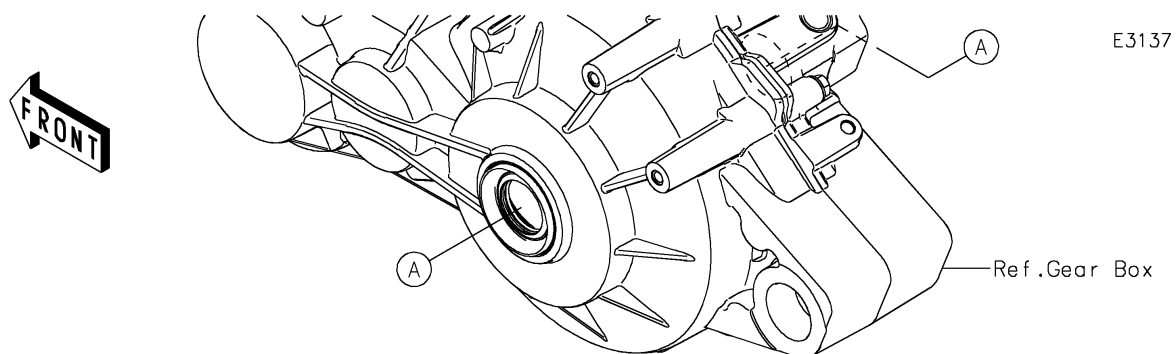

2020 MULE PRO-FXT™ RANCH EDITION

PARTS DIAGRAM

Drive Shaft-Rear

2020 MULE PRO-FXT™ RANCH EDITION

Kawasaki
Let the Good Times Roll®

PARTS LIST

Drive Shaft-Rear

ITEM NAME	PART NUMBER	QUANTITY
-----------	-------------	----------
