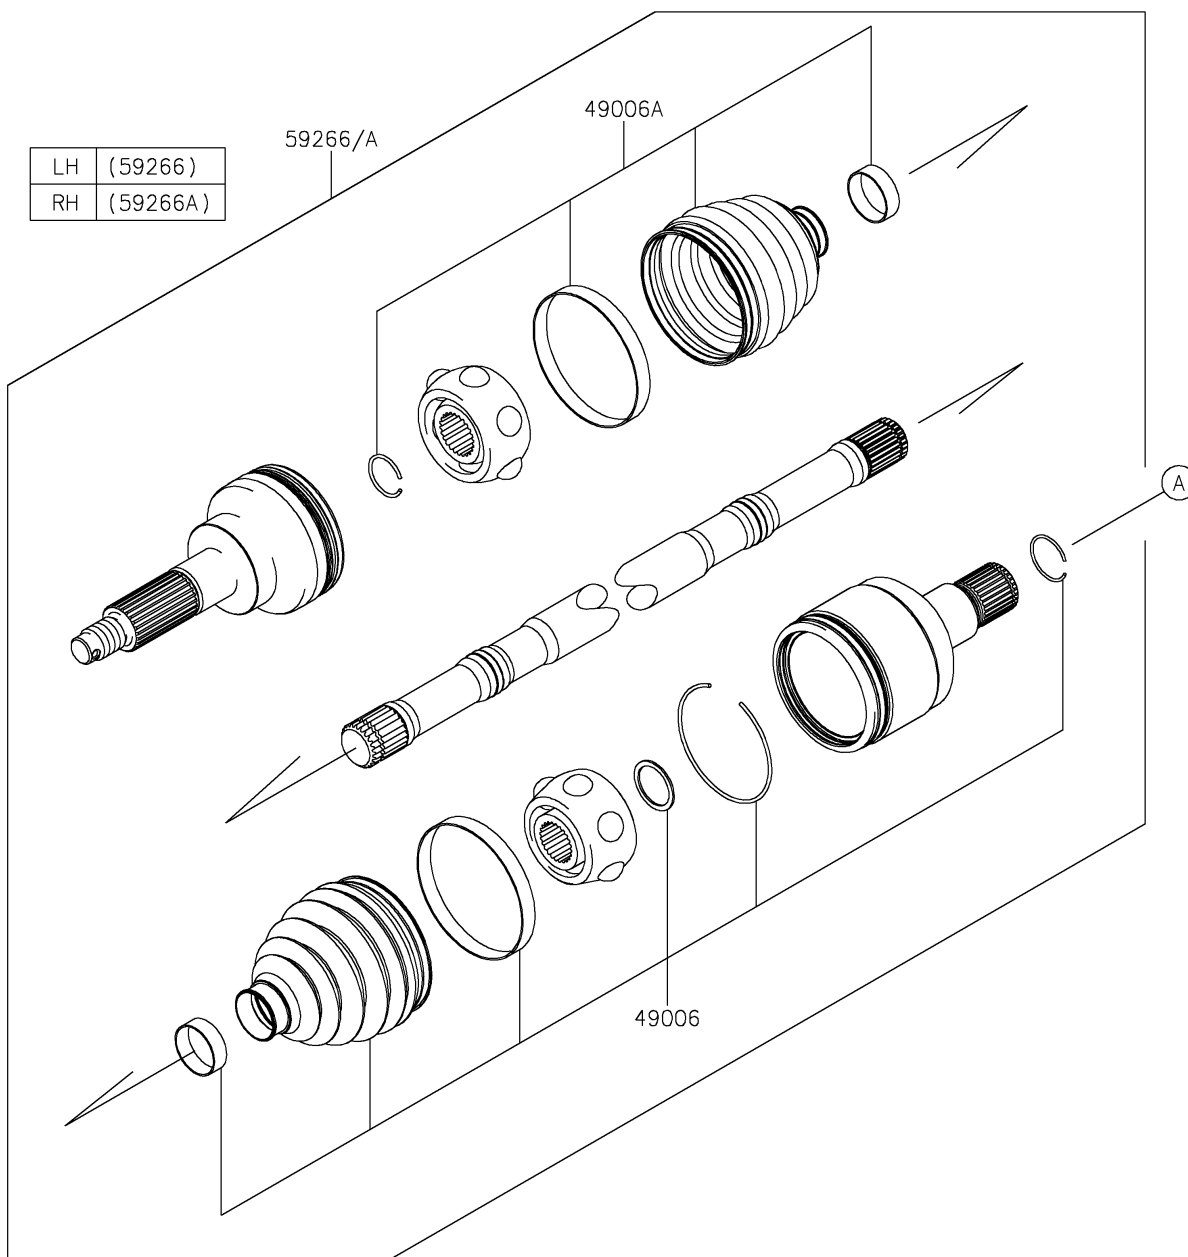

2020 MULE PRO-FXT™ RANCH EDITION

PARTS DIAGRAM

Drive Shaft-Rear

2020 MULE PRO-FXT™ RANCH EDITION

Kawasaki
Let the Good Times Roll®

PARTS LIST

Drive Shaft-Rear

ITEM NAME	PART NUMBER	QUANTITY
-----------	-------------	----------
