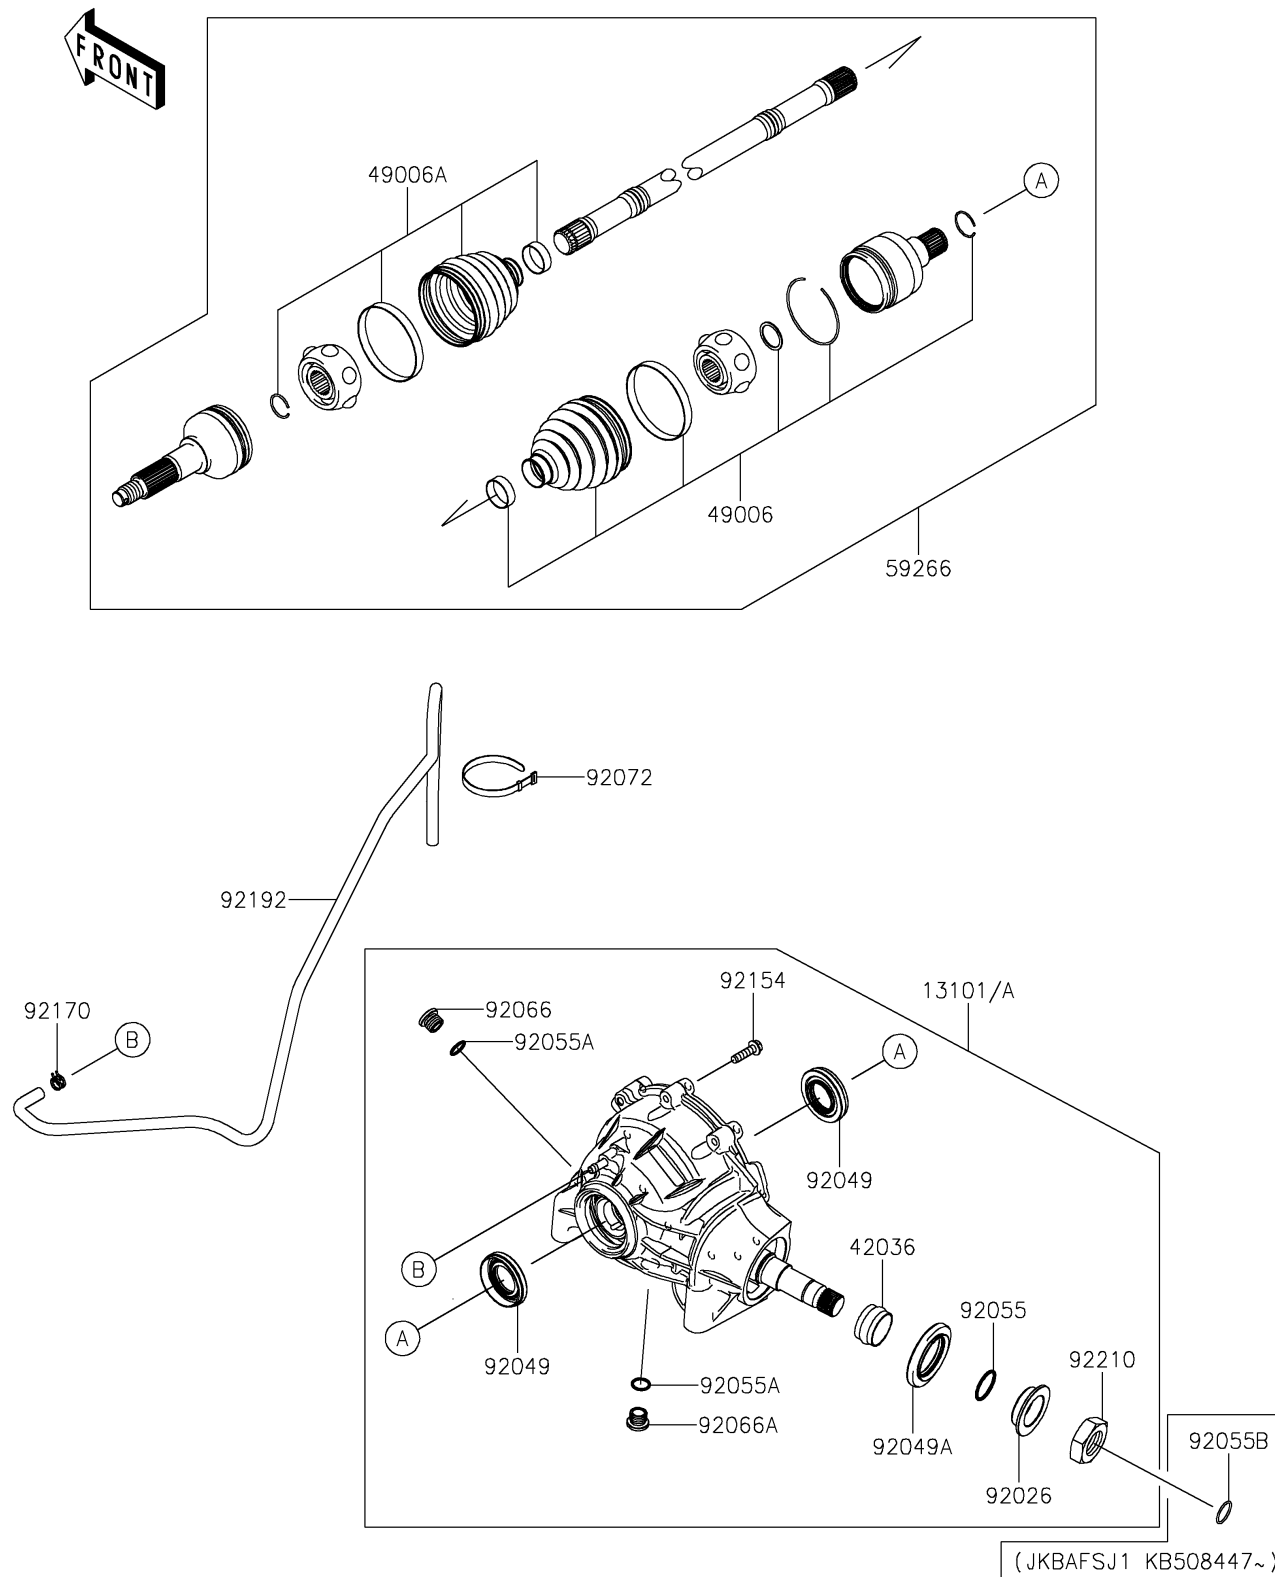

2020 MULE PRO-FXT™ RANCH EDITION

PARTS DIAGRAM

Drive Shaft-Front

E3136

2020 MULE PRO-FXT™ RANCH EDITION

Kawasaki
Let the Good Times Roll®

PARTS LIST

Drive Shaft-Front

ITEM NAME	PART NUMBER	QUANTITY
-----------	-------------	----------
