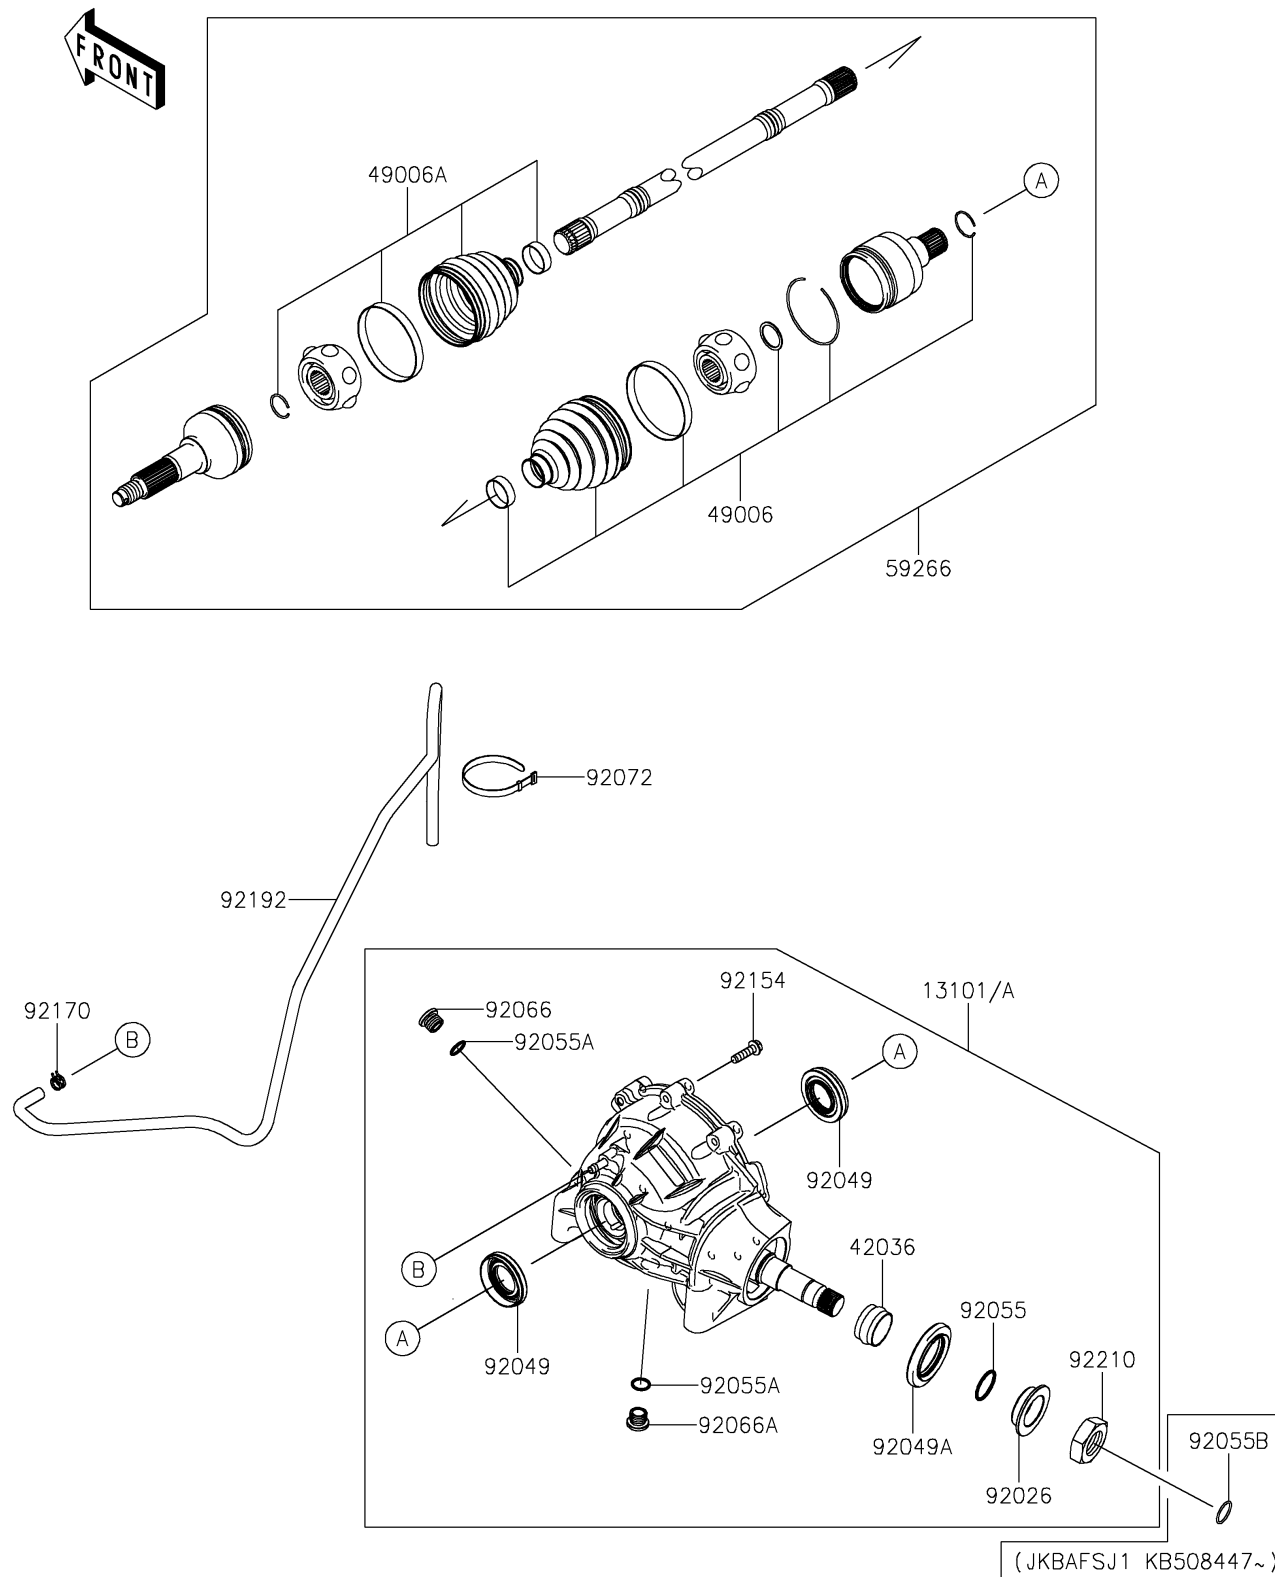

2019 MULE PRO-FXT™ RANCH EDITION

PARTS DIAGRAM

Drive Shaft-Front

E3136

2019 MULE PRO-FXT™ RANCH EDITION

Kawasaki
Let the Good Times Roll®

PARTS LIST

Drive Shaft-Front

ITEM NAME	PART NUMBER	QUANTITY
-----------	-------------	----------
