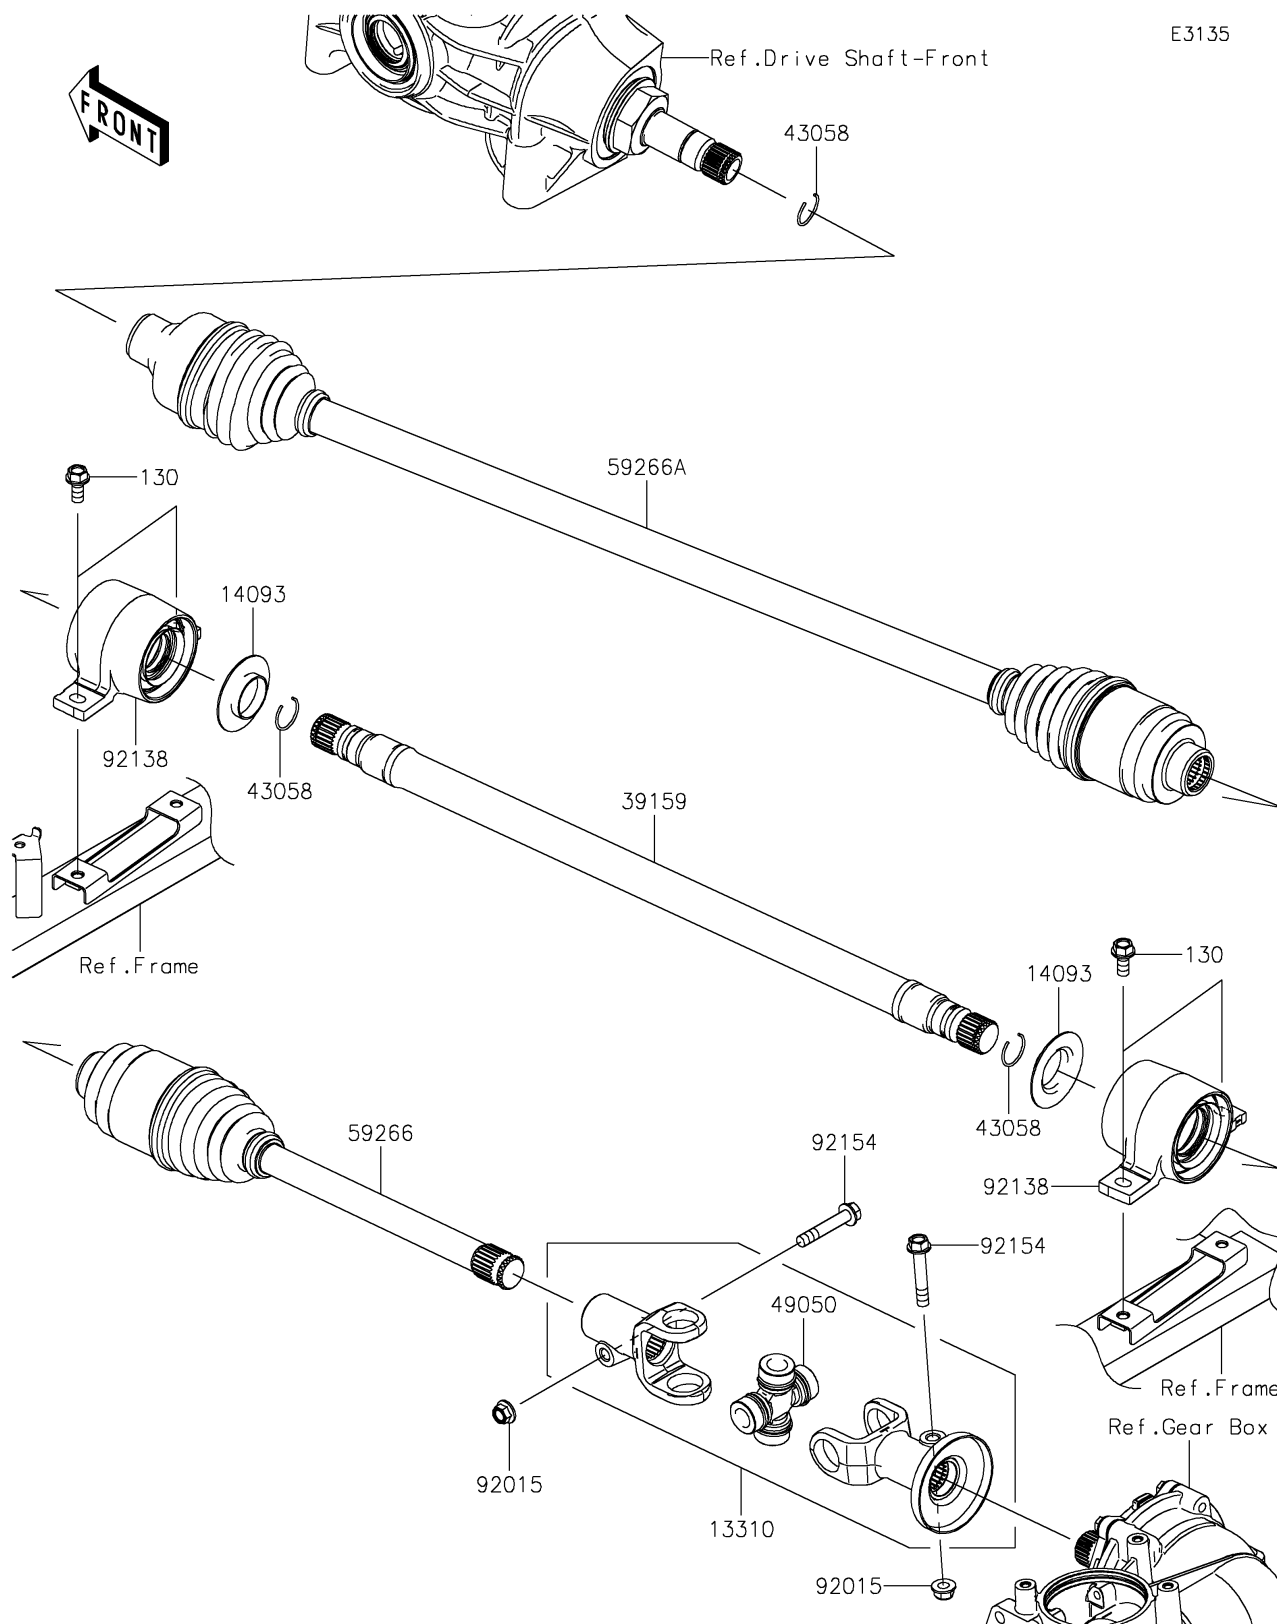

2019 MULE PRO-FXT™ RANCH EDITION

PARTS DIAGRAM

Drive Shaft-Propeller

E3135

2019 MULE PRO-FXT™ RANCH EDITION

Kawasaki
Let the Good Times Roll®

PARTS LIST

Drive Shaft-Propeller

ITEM NAME	PART NUMBER	QUANTITY
-----------	-------------	----------
