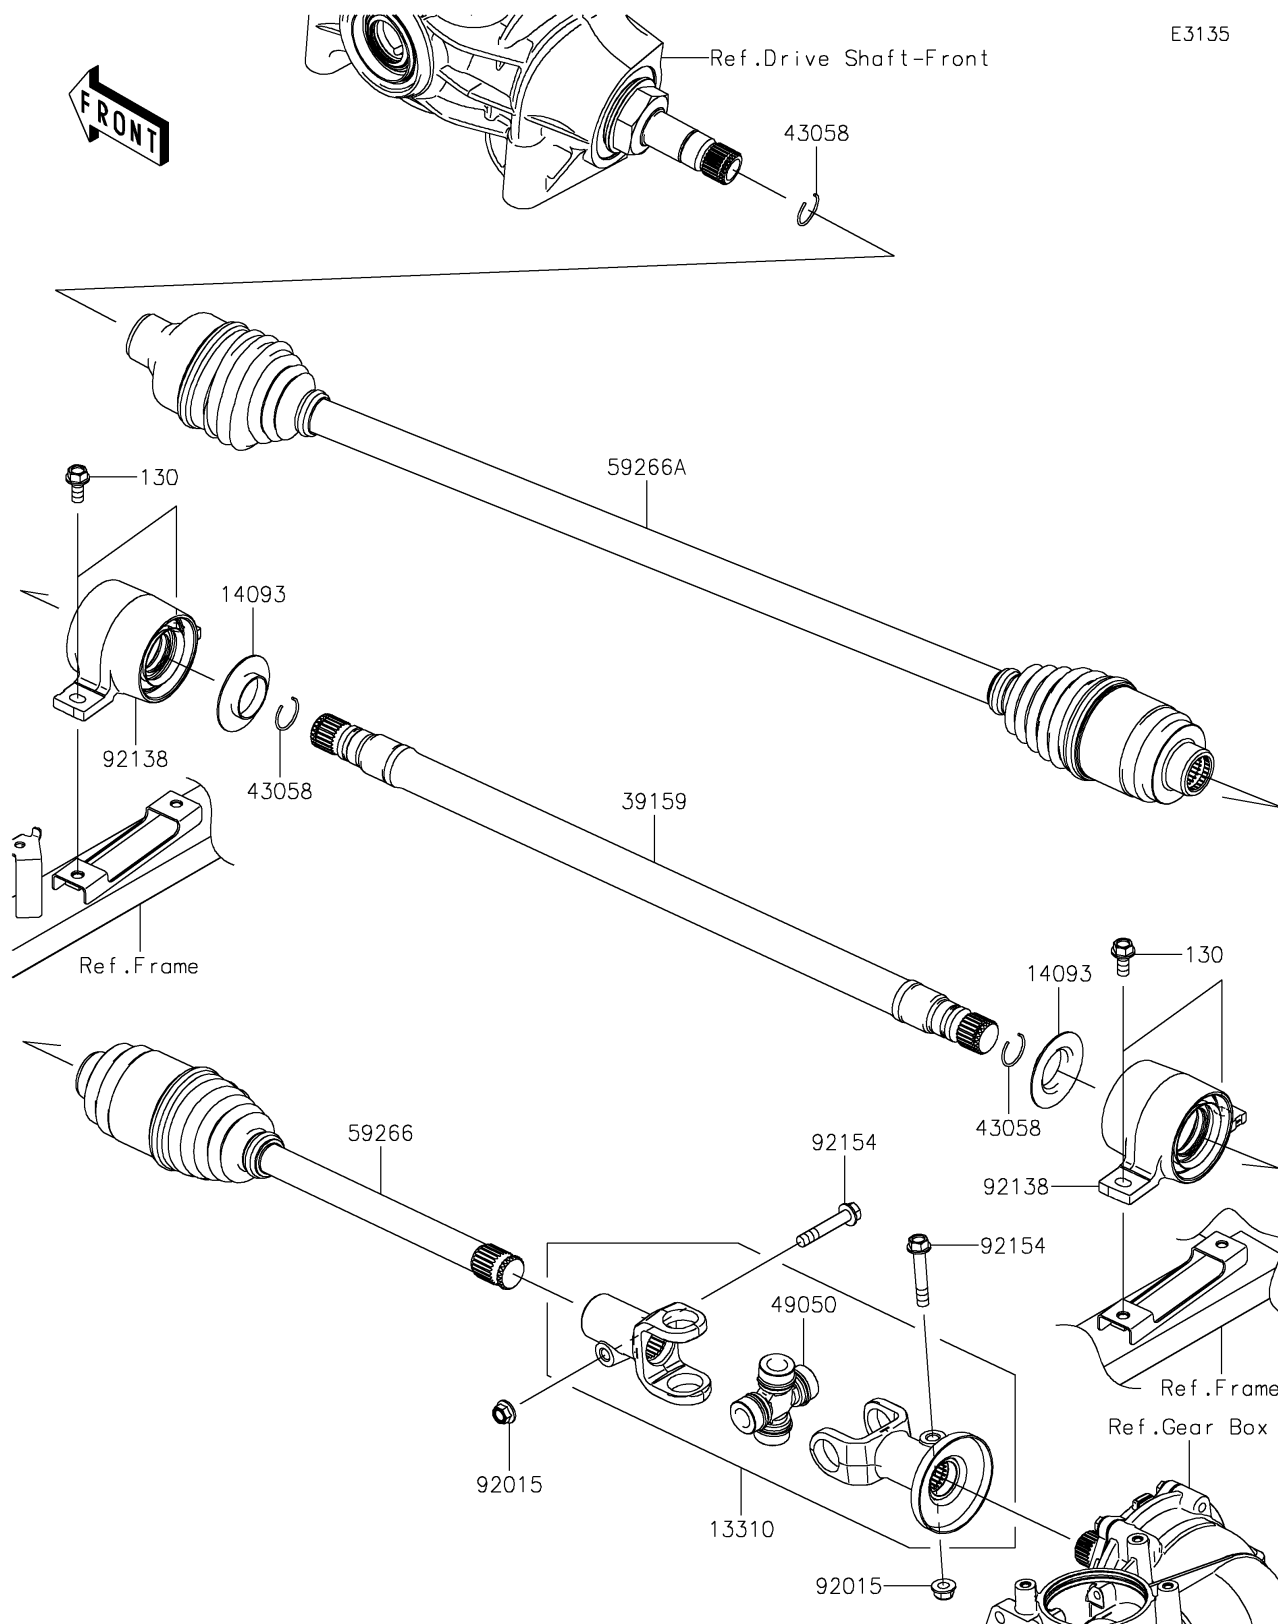

2018 MULE PRO-FXT™ RANCH EDITION

PARTS DIAGRAM

Drive Shaft-Propeller

E3135

2018 MULE PRO-FXT™ RANCH EDITION

Kawasaki
Let the Good Times Roll®

PARTS LIST

Drive Shaft-Propeller

ITEM NAME	PART NUMBER	QUANTITY
-----------	-------------	----------
