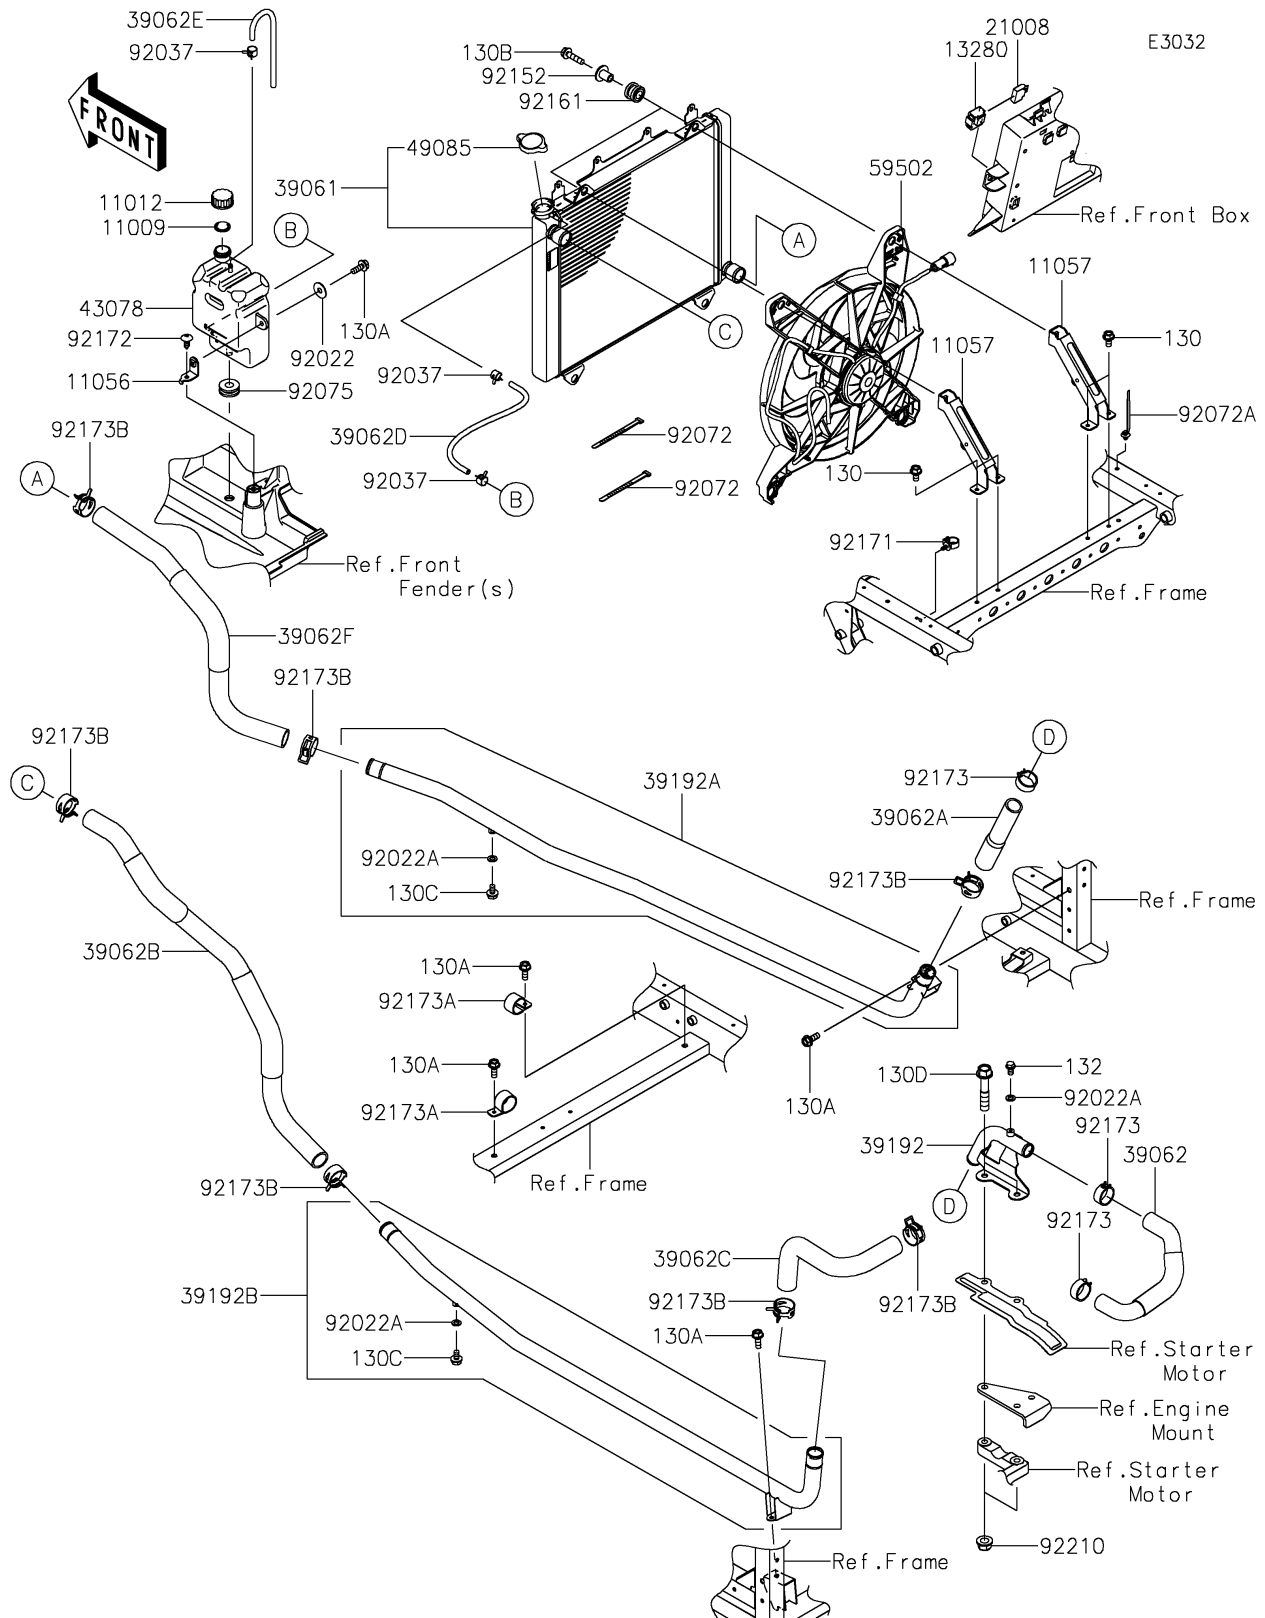

2020 MULE PRO-FXT™ RANCH EDITION

PARTS DIAGRAM

Radiator

2020 MULE PRO-FXT™ RANCH EDITION

Kawasaki
Let the Good Times Roll®

PARTS LIST

Radiator

ITEM NAME	PART NUMBER	QUANTITY
-----------	-------------	----------
