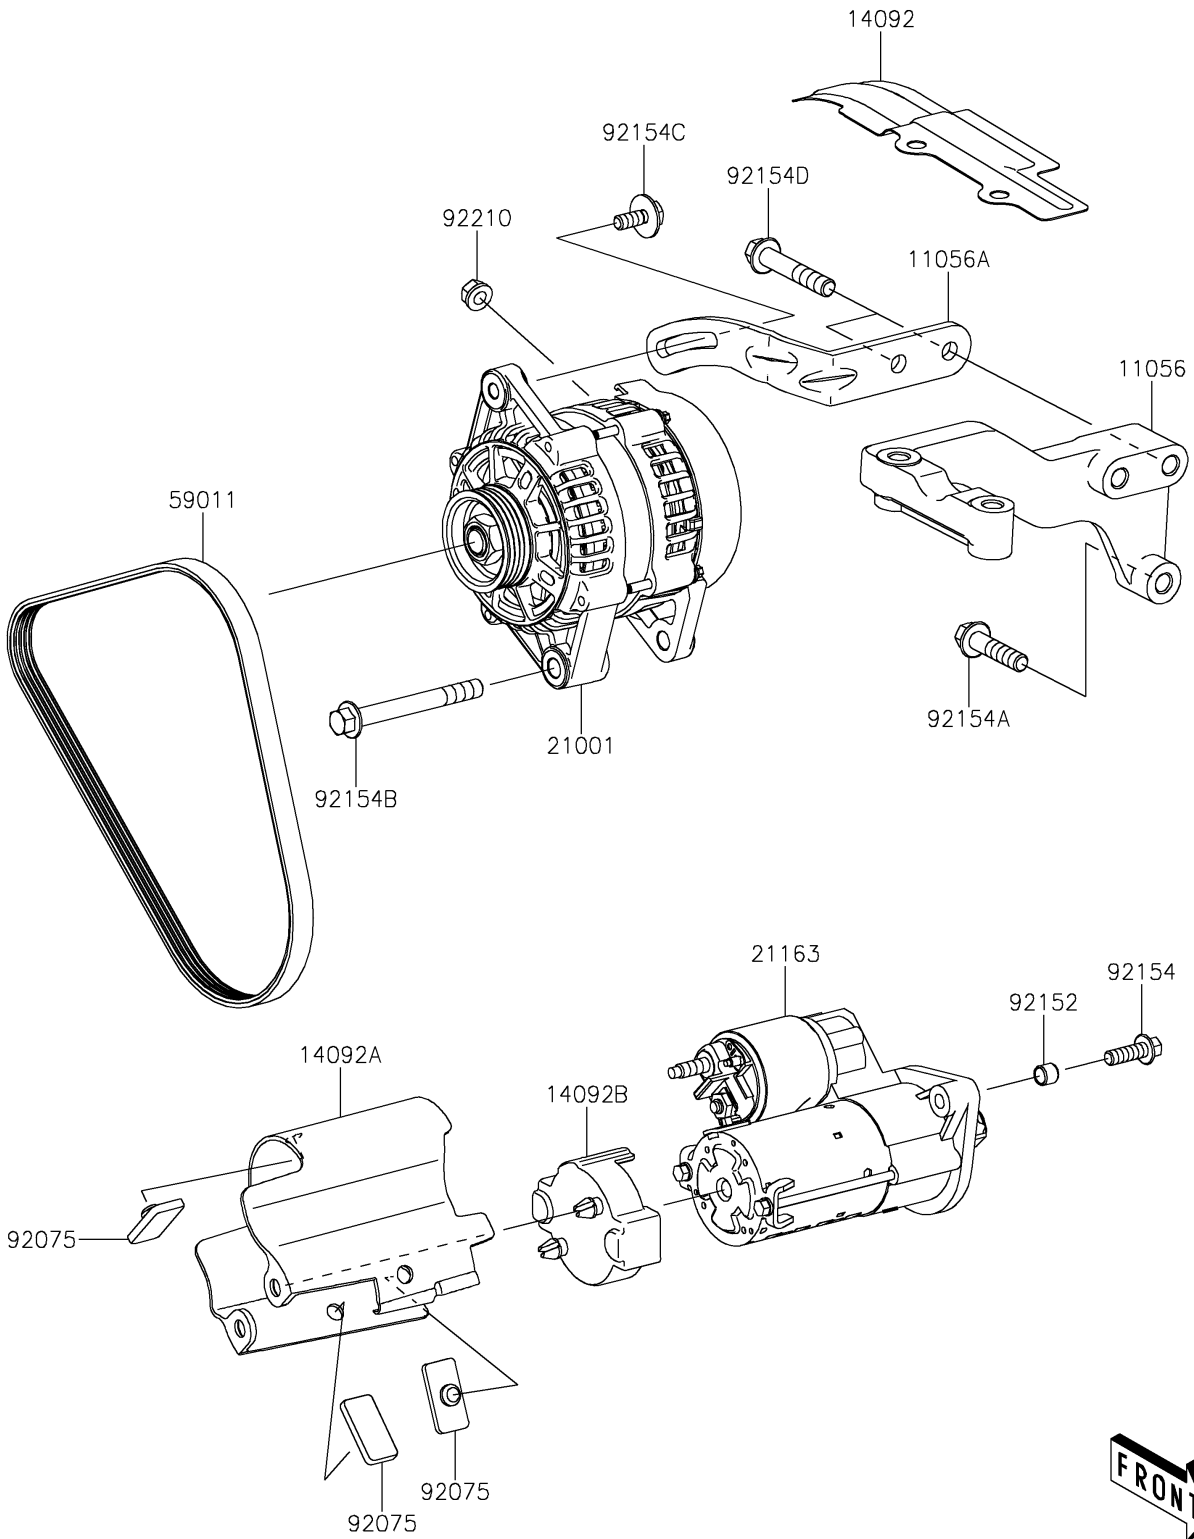

2019 MULE PRO-FXT™ RANCH EDITION

Kawasaki
Let the Good Times Roll®

PARTS DIAGRAM

Starter Motor

E1840

2019 MULE PRO-FXT™ RANCH EDITION

Kawasaki
Let the Good Times Roll®

PARTS LIST

Starter Motor

ITEM NAME	PART NUMBER	QUANTITY
-----------	-------------	----------
