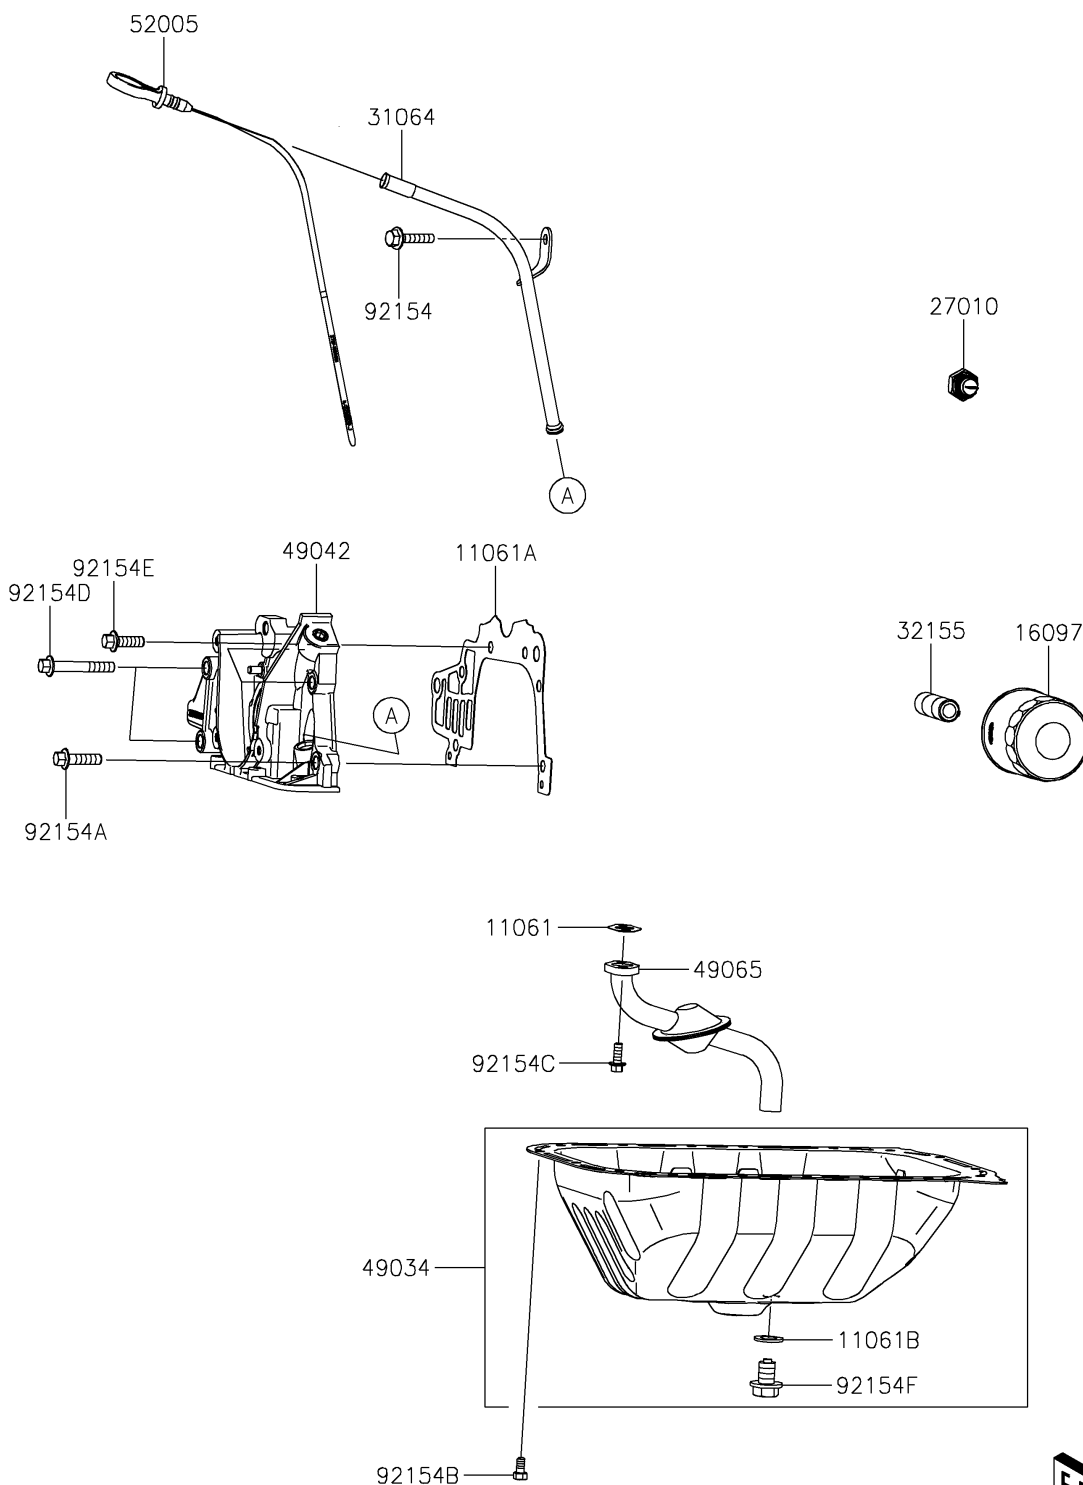

2020 MULE PRO-FXT™ RANCH EDITION

PARTS DIAGRAM

Oil Pump/Oil Filter

E1710

2020 MULE PRO-FXT™ RANCH EDITION

Kawasaki
Let the Good Times Roll®

PARTS LIST

Oil Pump/Oil Filter

ITEM NAME

PART NUMBER

QUANTITY
