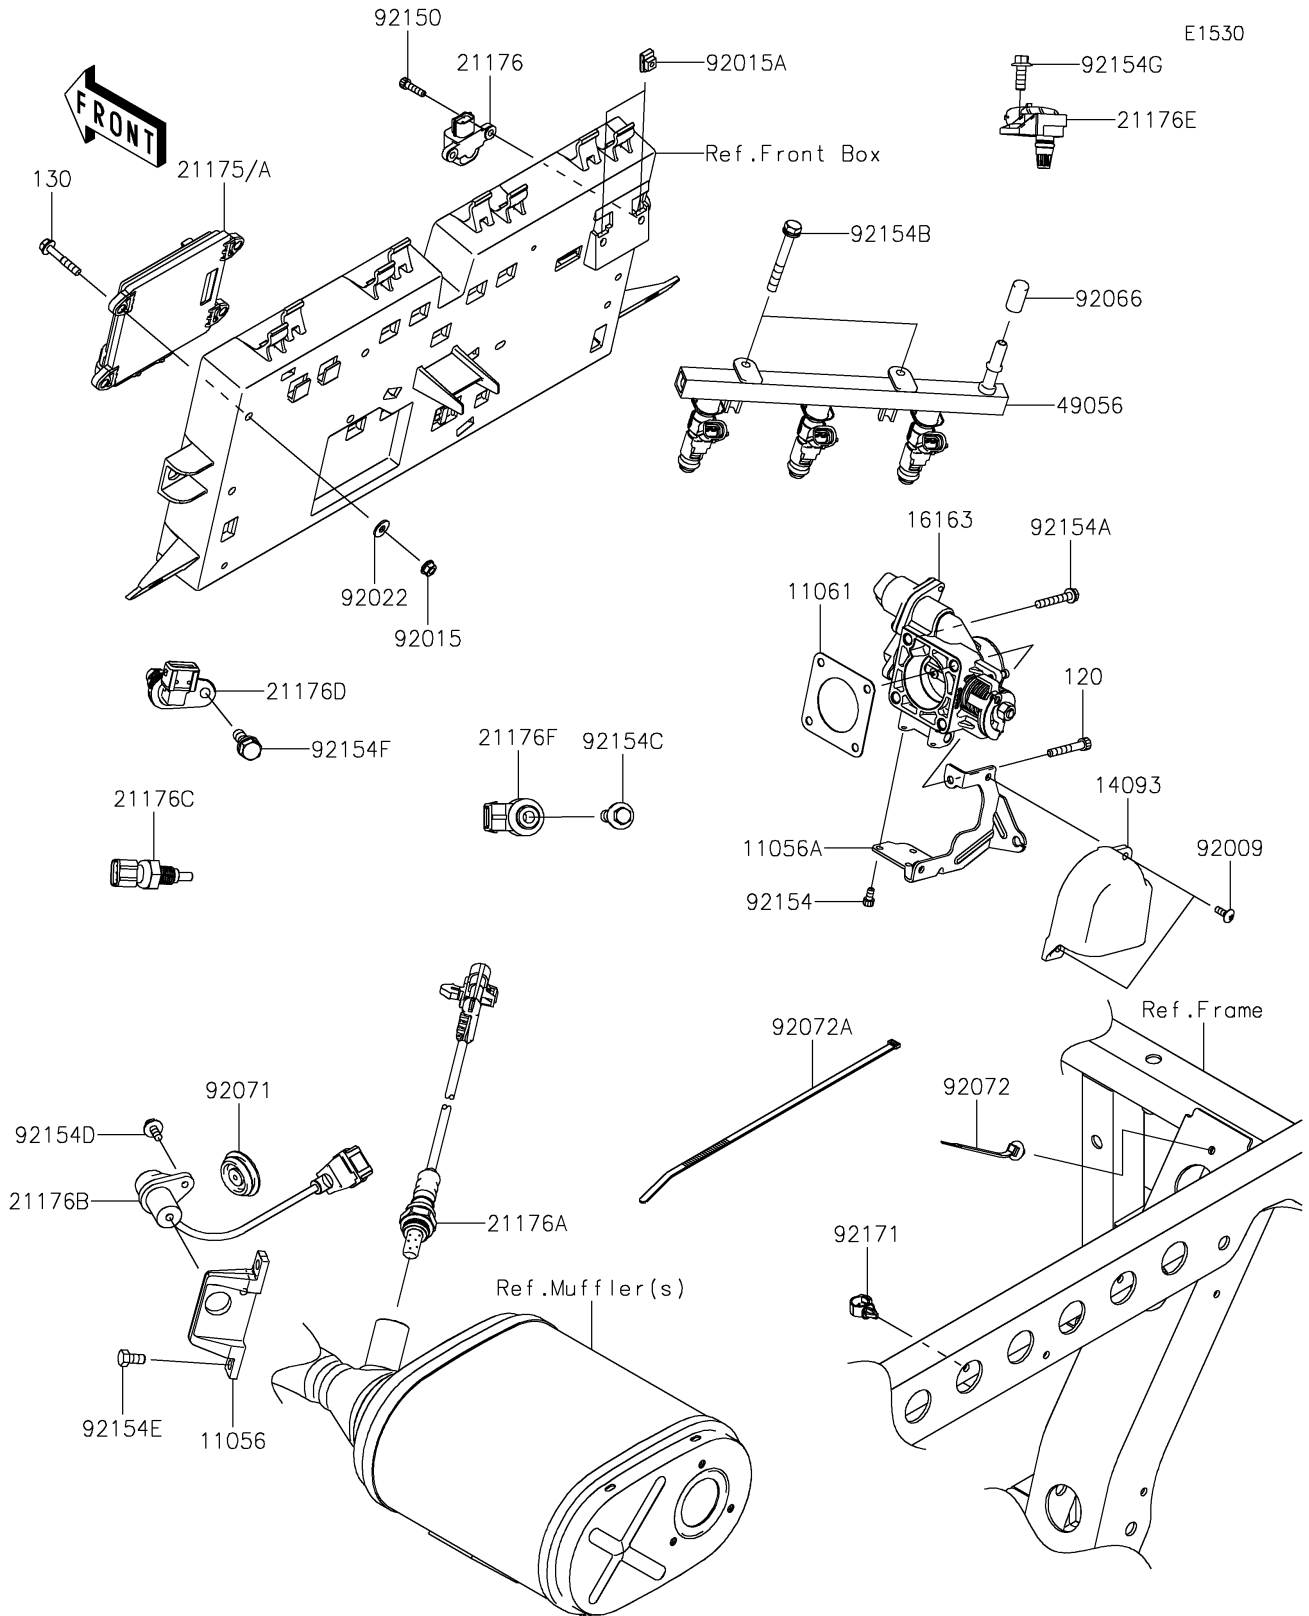

2019 MULE PRO-FXT™ RANCH EDITION

PARTS DIAGRAM

Fuel Injection

2019 MULE PRO-FXT™ RANCH EDITION

Kawasaki
Let the Good Times Roll®

PARTS LIST Fuel Injection

ITEM NAME	PART NUMBER	QUANTITY
-----------	-------------	----------
