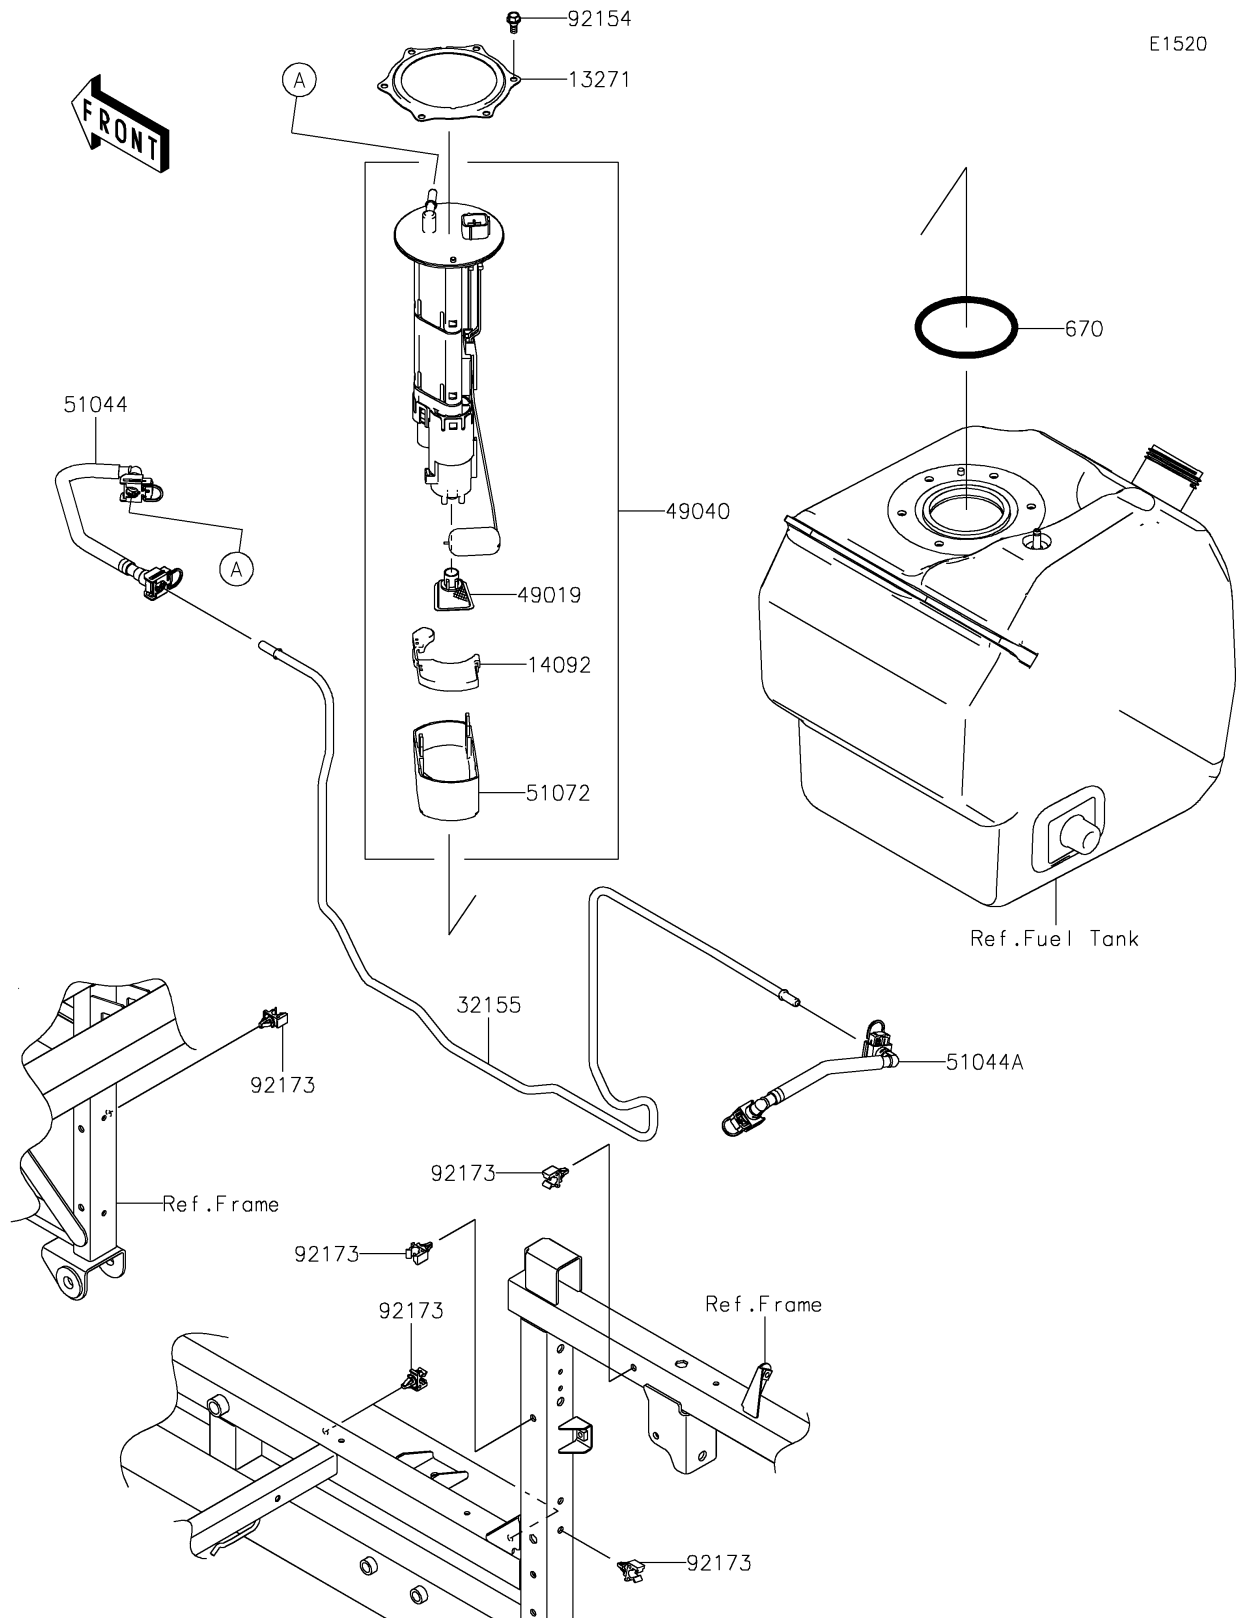

2019 MULE PRO-FXT™ RANCH EDITION

PARTS DIAGRAM

Fuel Pump

2019 MULE PRO-FXT™ RANCH EDITION

Kawasaki
Let the Good Times Roll®

PARTS LIST

Fuel Pump

ITEM NAME	PART NUMBER	QUANTITY
-----------	-------------	----------
