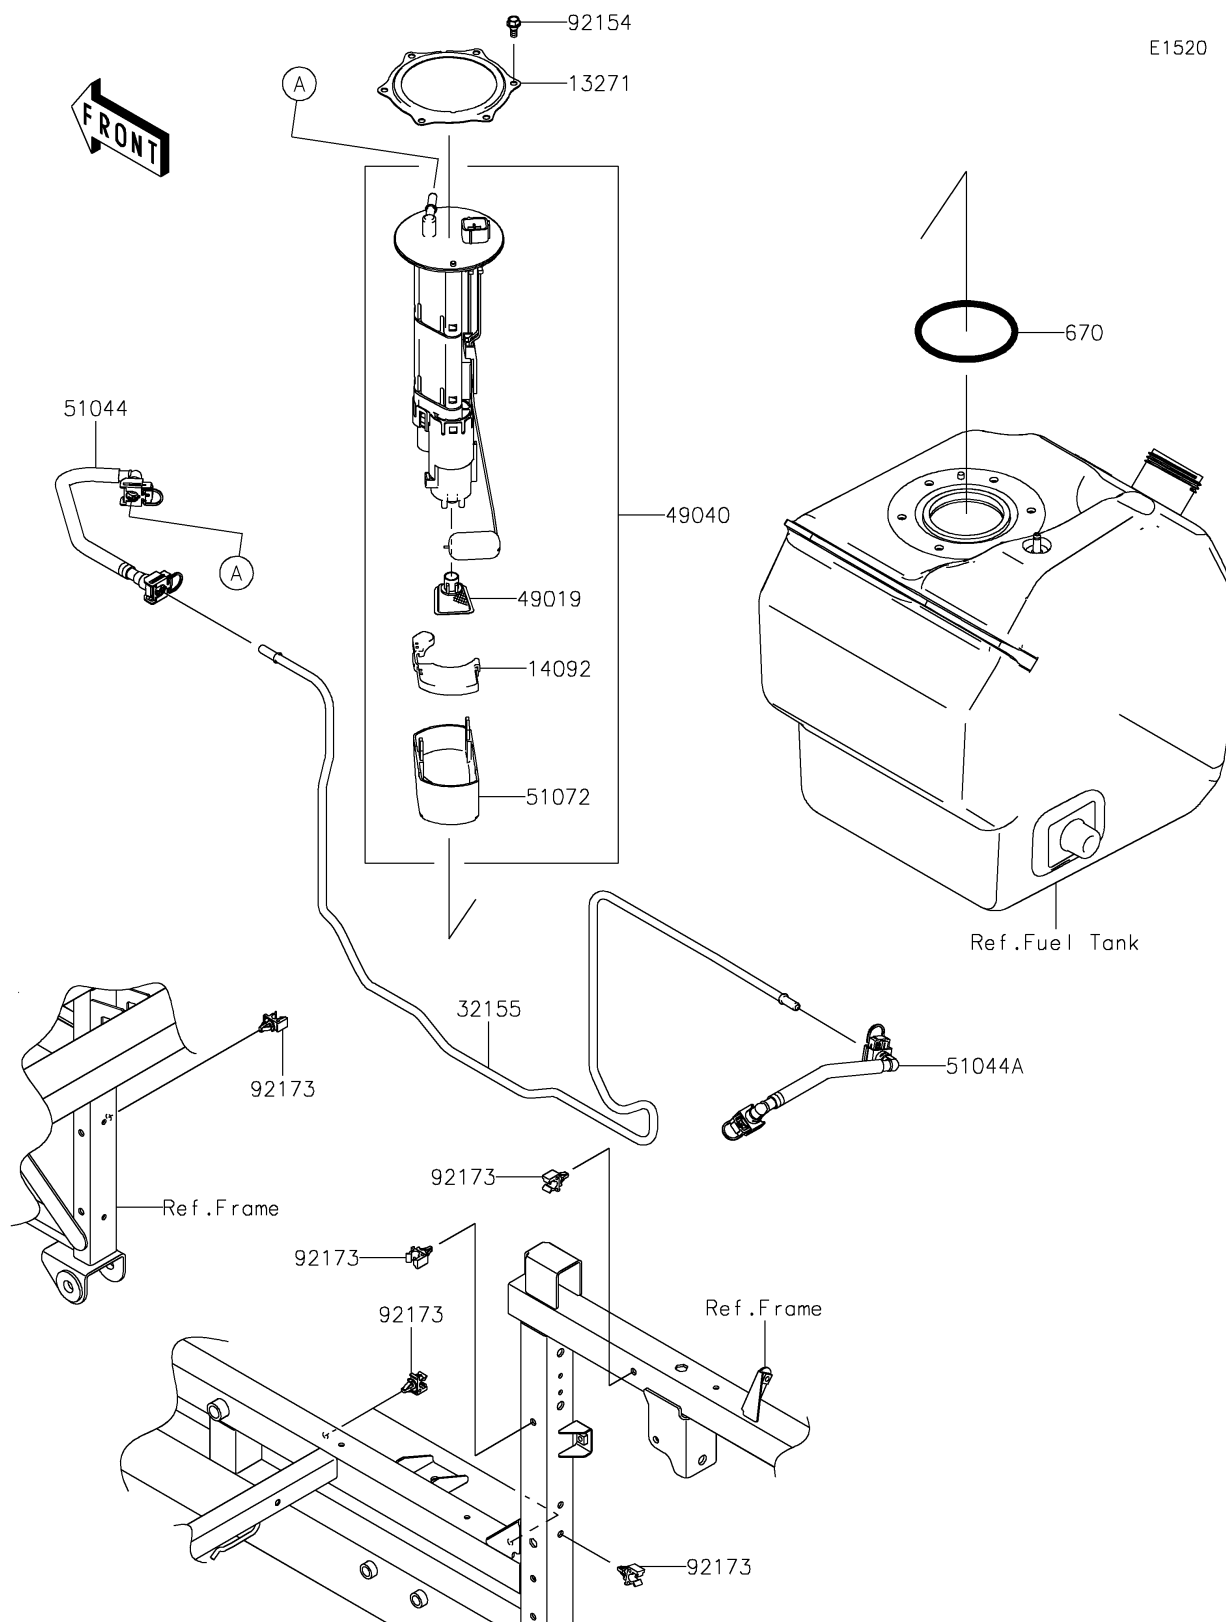

2020 MULE PRO-FXT™ RANCH EDITION

PARTS DIAGRAM

Fuel Pump

2020 MULE PRO-FXT™ RANCH EDITION

Kawasaki
Let the Good Times Roll®

PARTS LIST

Fuel Pump

ITEM NAME	PART NUMBER	QUANTITY
-----------	-------------	----------
