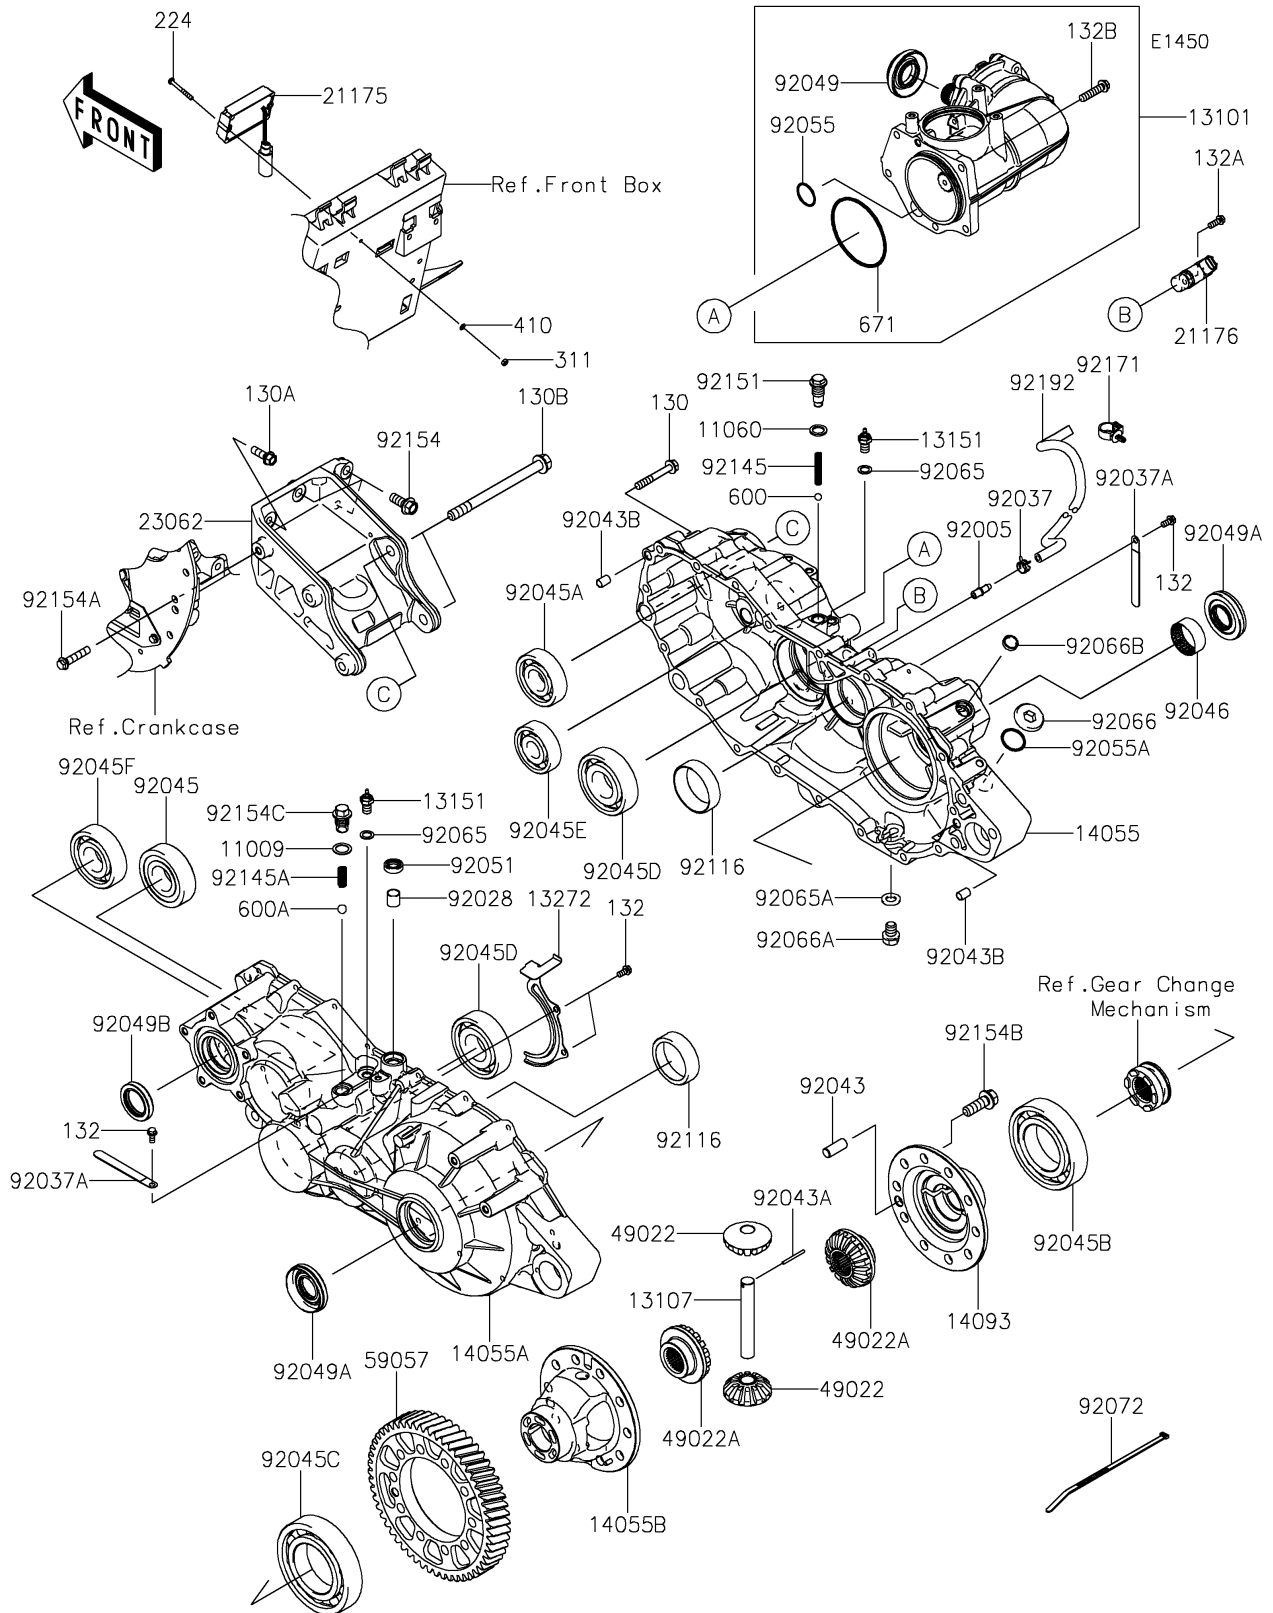

2020 MULE PRO-FXT™ RANCH EDITION

PARTS DIAGRAM

Gear Box

2020 MULE PRO-FXT™ RANCH EDITION

Kawasaki
Let the Good Times Roll®

PARTS LIST

Gear Box

ITEM NAME	PART NUMBER	QUANTITY
-----------	-------------	----------
