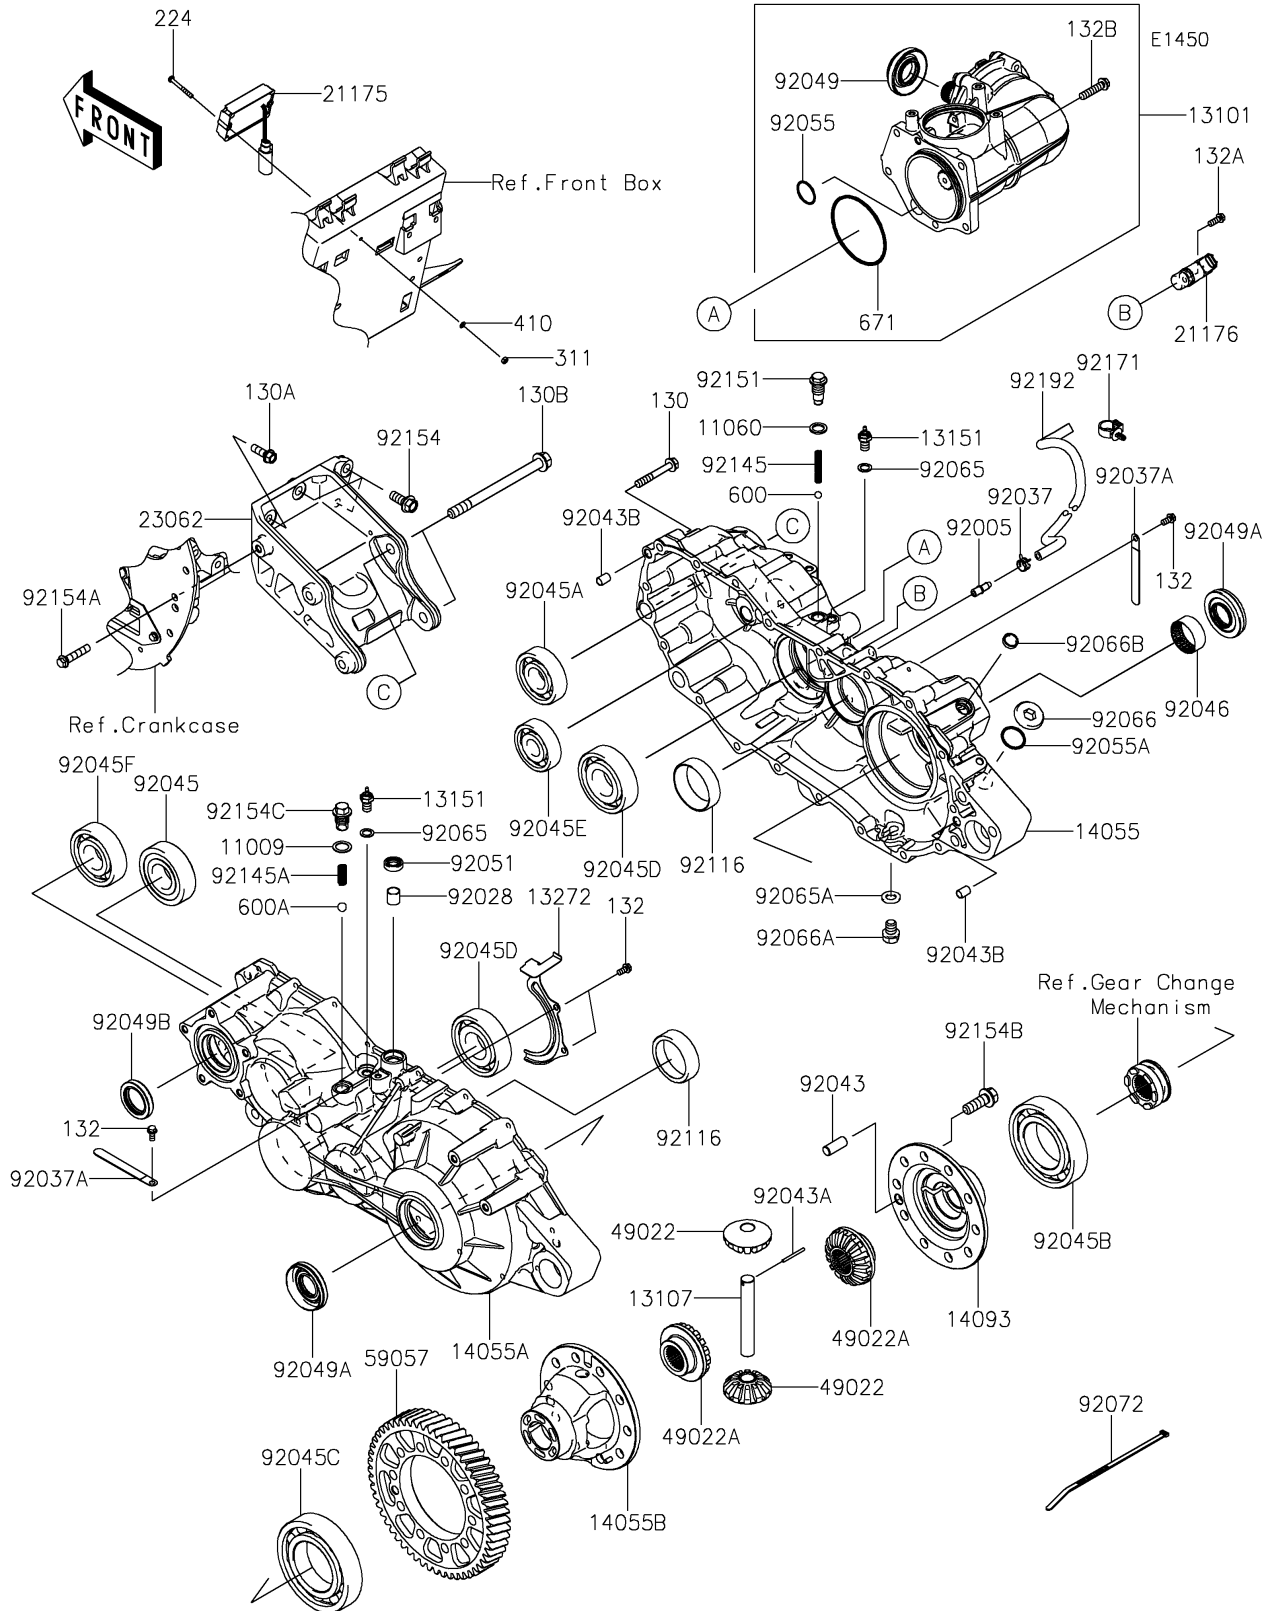

2019 MULE PRO-FXT™ RANCH EDITION

PARTS DIAGRAM

Gear Box

2019 MULE PRO-FXT™ RANCH EDITION

Kawasaki
Let the Good Times Roll®

PARTS LIST

Gear Box

ITEM NAME	PART NUMBER	QUANTITY
-----------	-------------	----------
