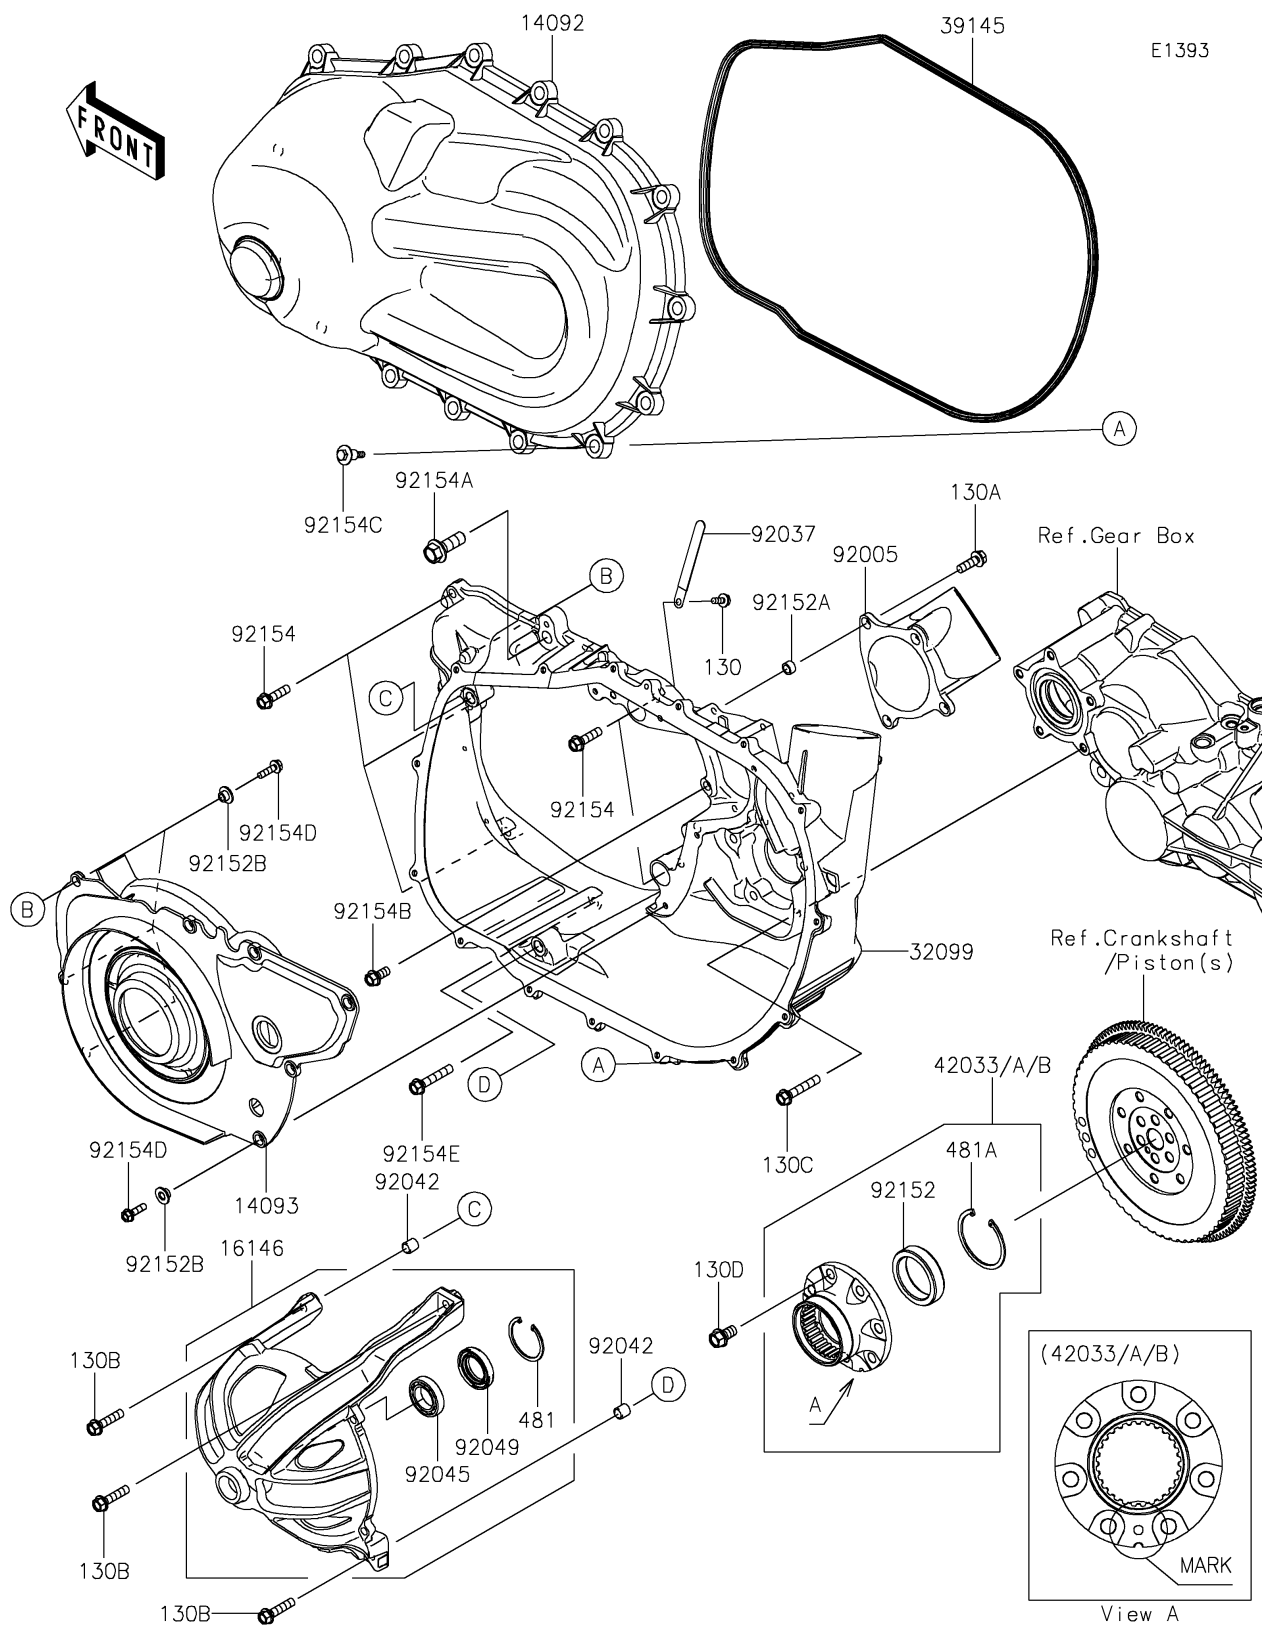

2019 MULE PRO-FXT™ RANCH EDITION

Kawasaki
Let the Good Times Roll®

PARTS DIAGRAM

Converter Cover

2019 MULE PRO-FXT™ RANCH EDITION

Kawasaki
Let the Good Times Roll®

PARTS LIST

Converter Cover

ITEM NAME	PART NUMBER	QUANTITY
-----------	-------------	----------
