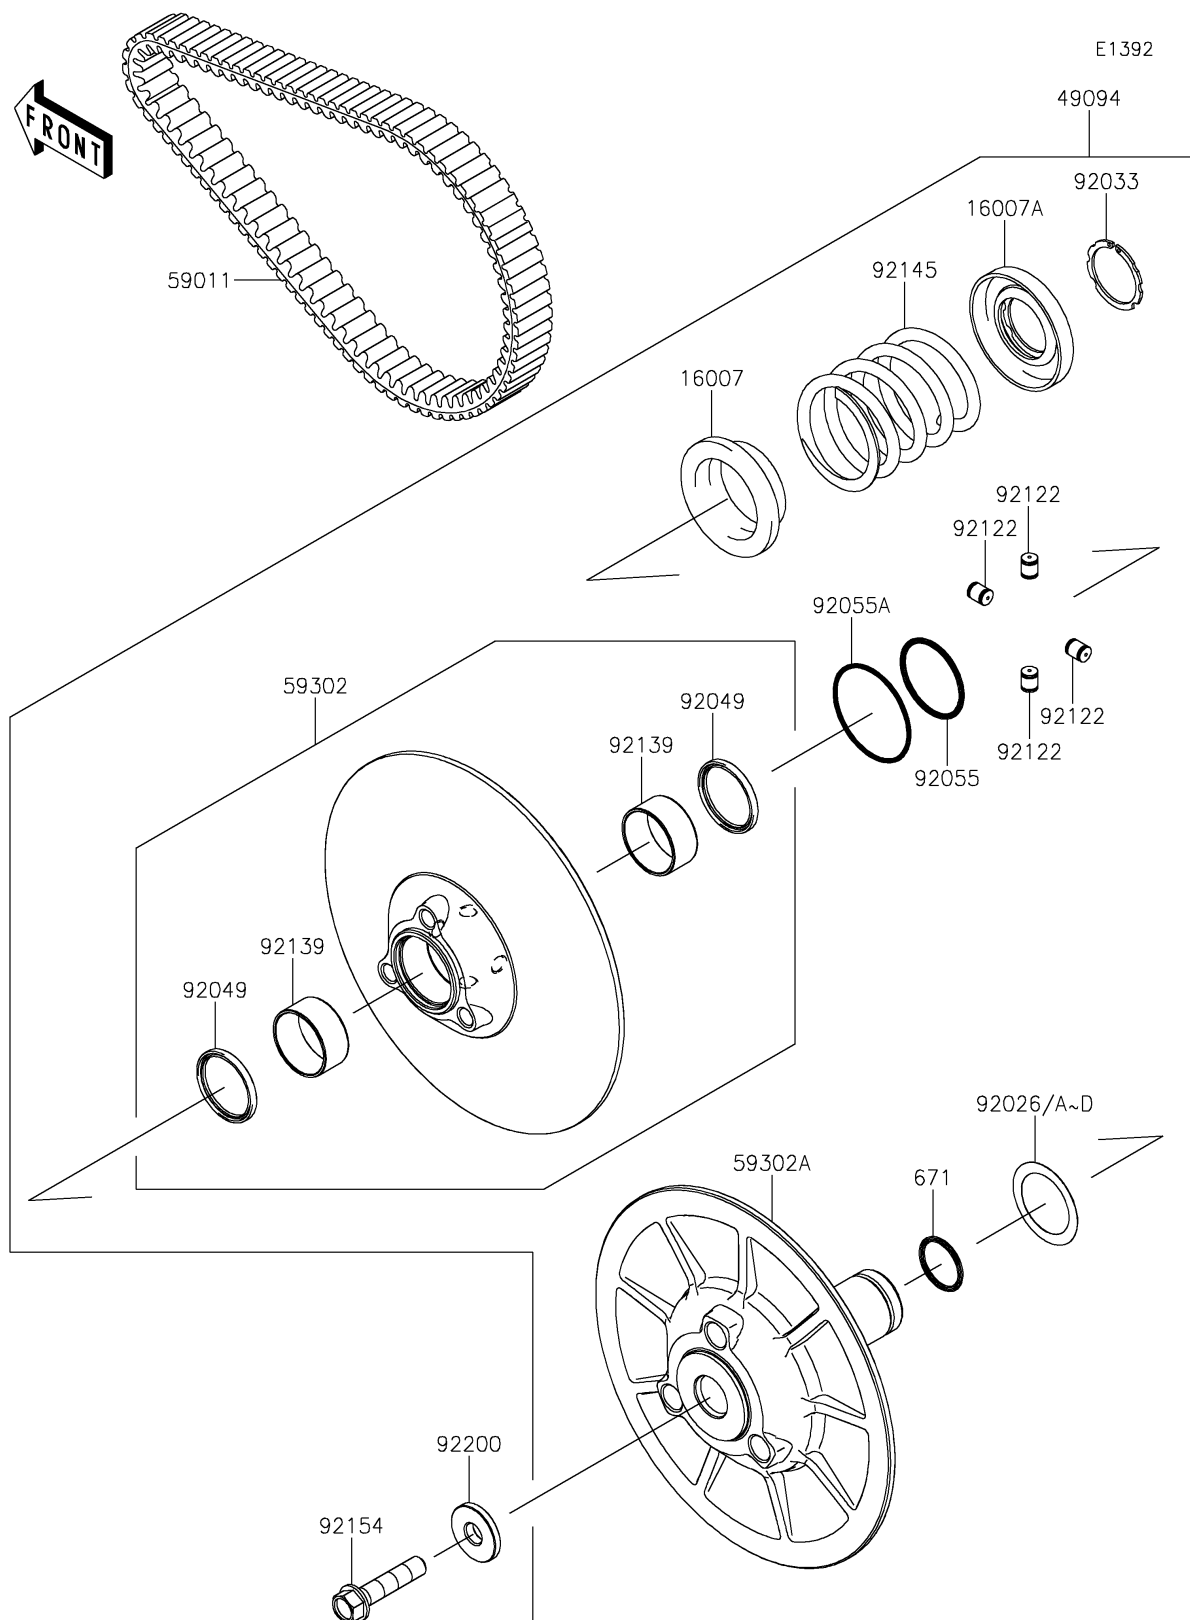

2020 MULE PRO-FXT™ RANCH EDITION

Kawasaki
Let the Good Times Roll®

PARTS DIAGRAM

Driven Converter/Drive Belt

2020 MULE PRO-FXT™ RANCH EDITION

Kawasaki
Let the Good Times Roll®

PARTS LIST

Driven Converter/Drive Belt

ITEM NAME	PART NUMBER	QUANTITY
-----------	-------------	----------
