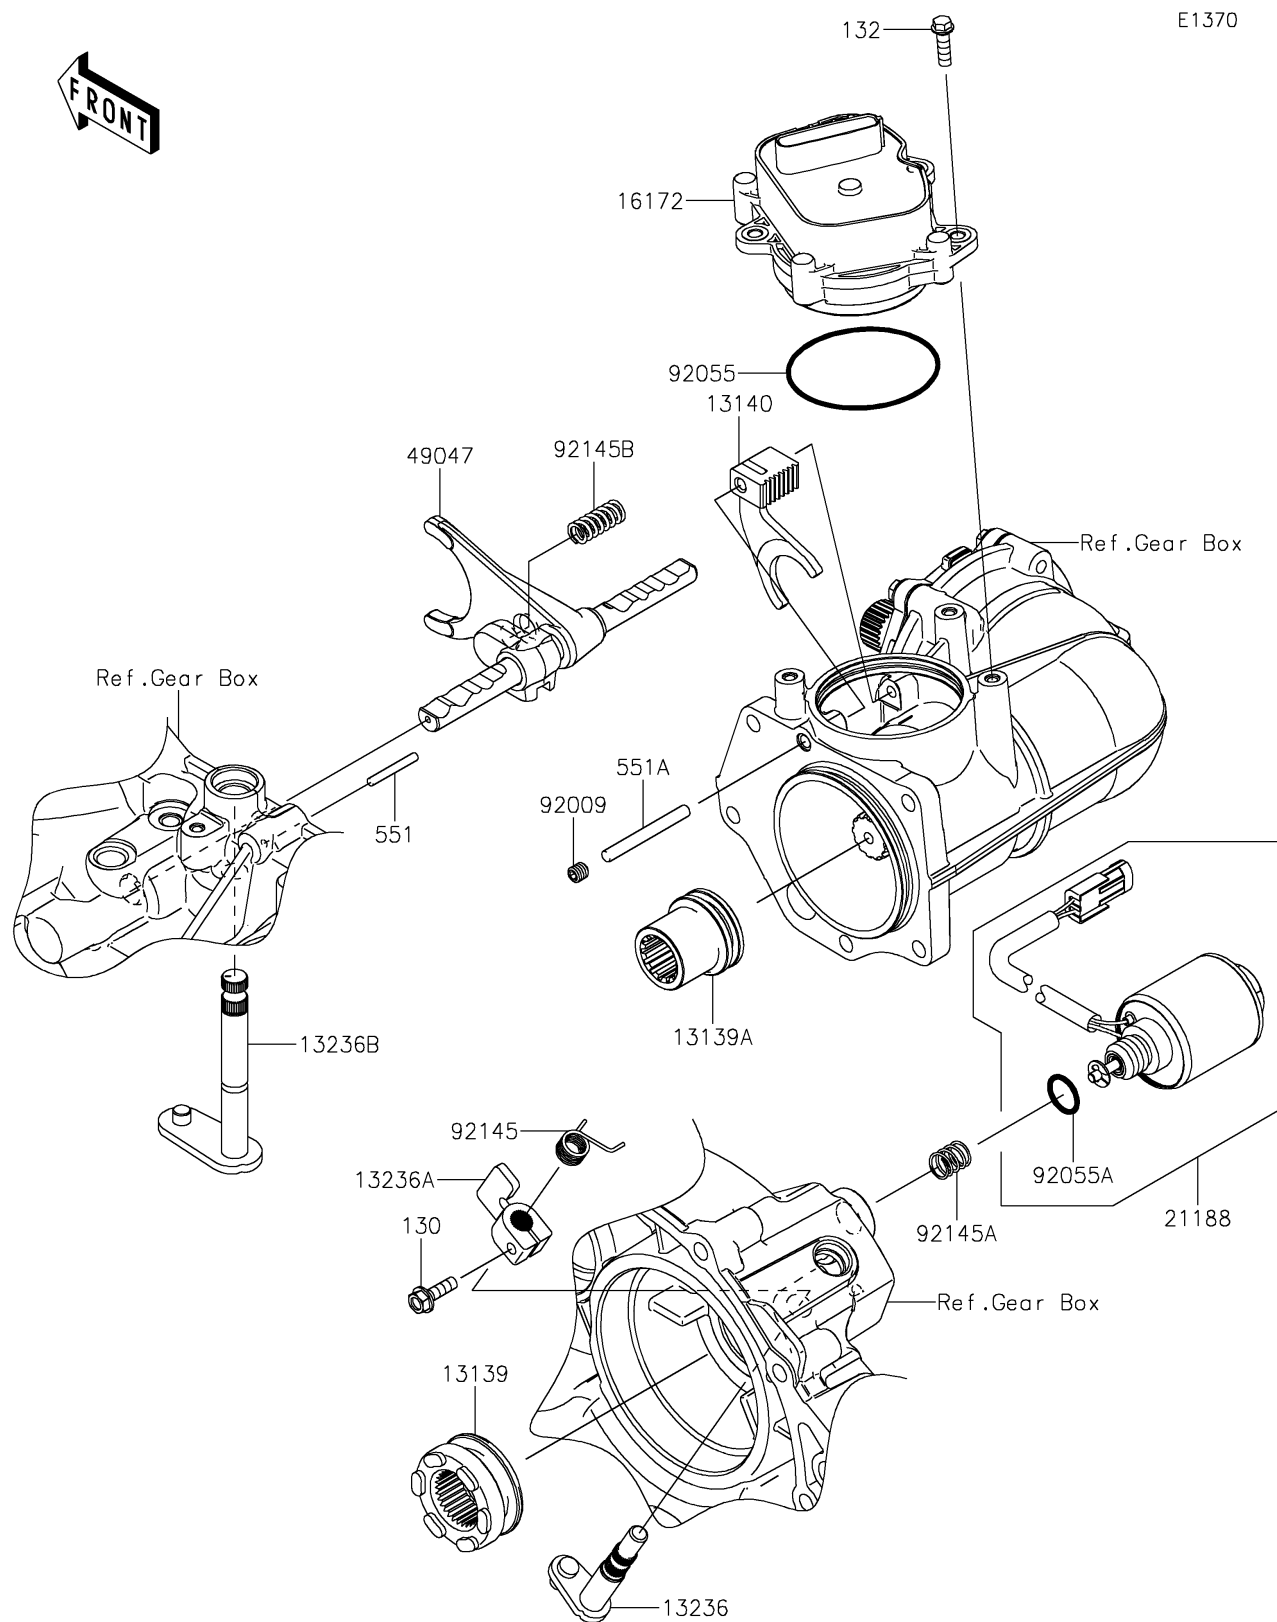

2019 MULE PRO-FXT™ RANCH EDITION

PARTS DIAGRAM

Gear Change Mechanism

2019 MULE PRO-FXT™ RANCH EDITION

PARTS LIST

Gear Change Mechanism

ITEM NAME	PART NUMBER	QUANTITY
-----------	-------------	----------
