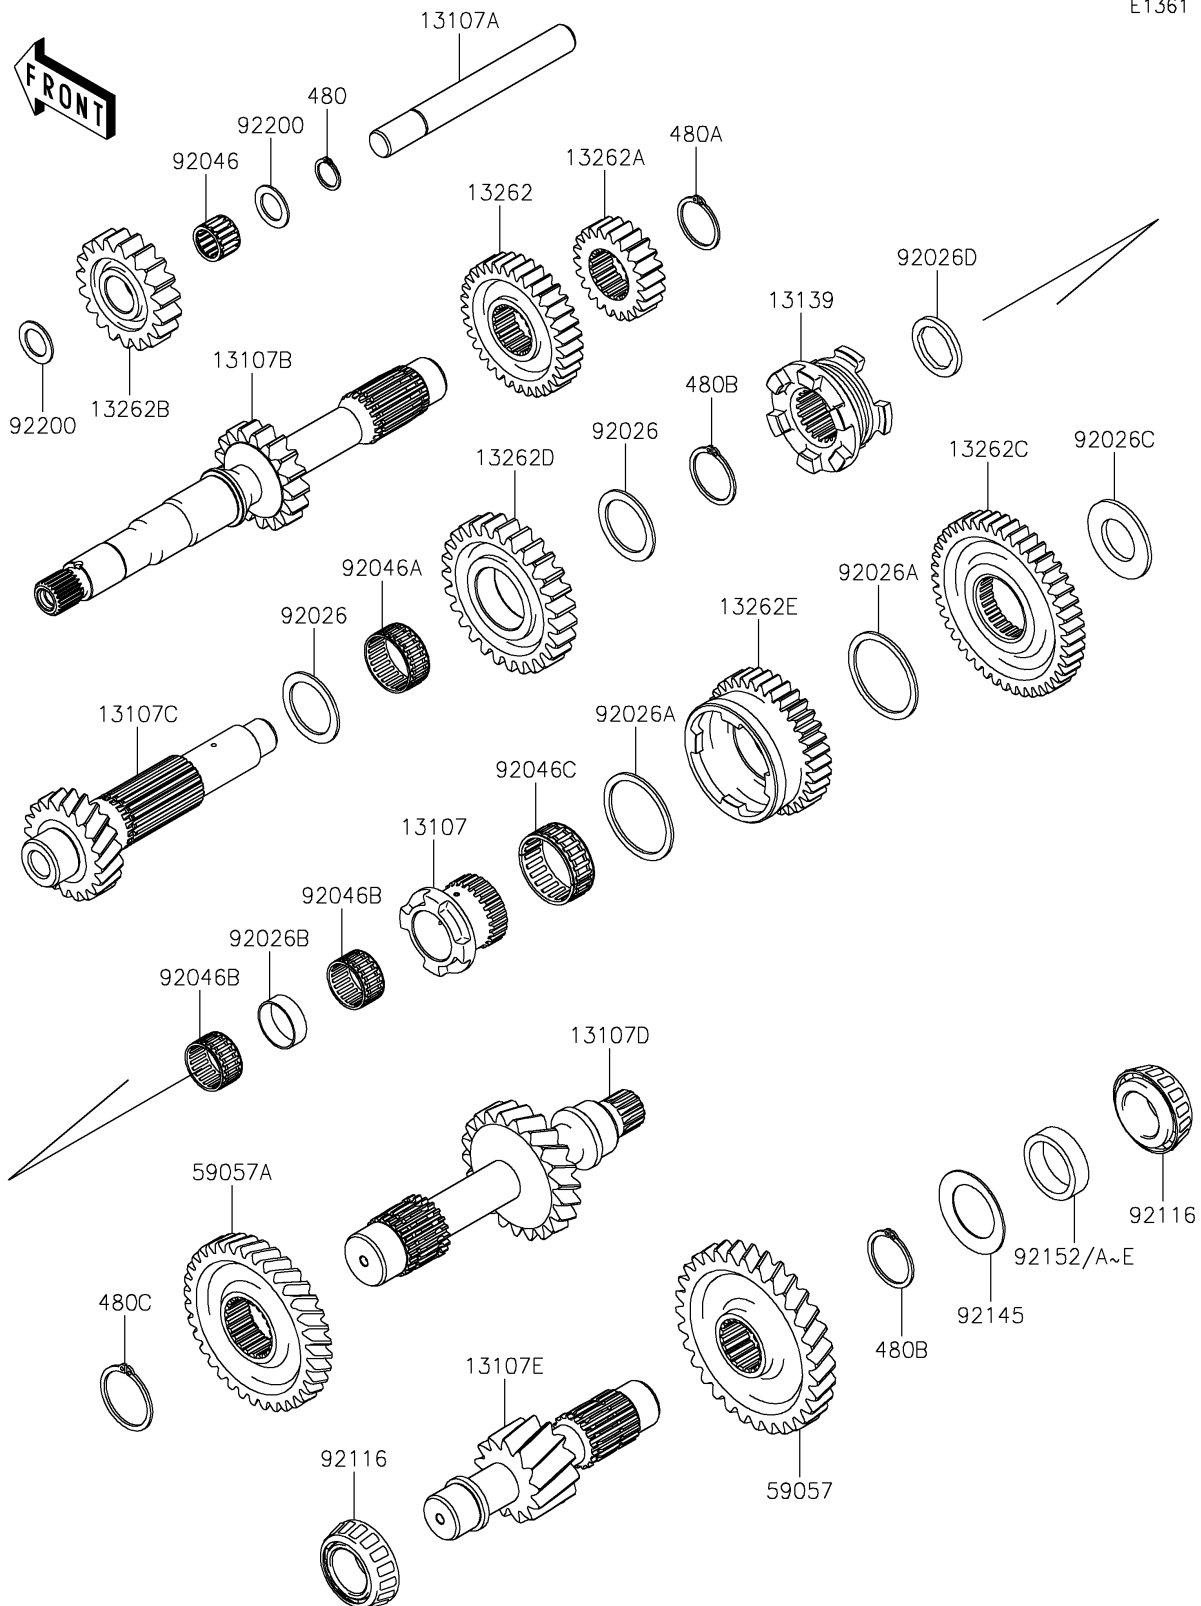

2020 MULE PRO-FXT™ RANCH EDITION

PARTS DIAGRAM

Transmission

E1361

2020 MULE PRO-FXT™ RANCH EDITION

Kawasaki
Let the Good Times Roll®

PARTS LIST

Transmission

ITEM NAME	PART NUMBER	QUANTITY
-----------	-------------	----------
