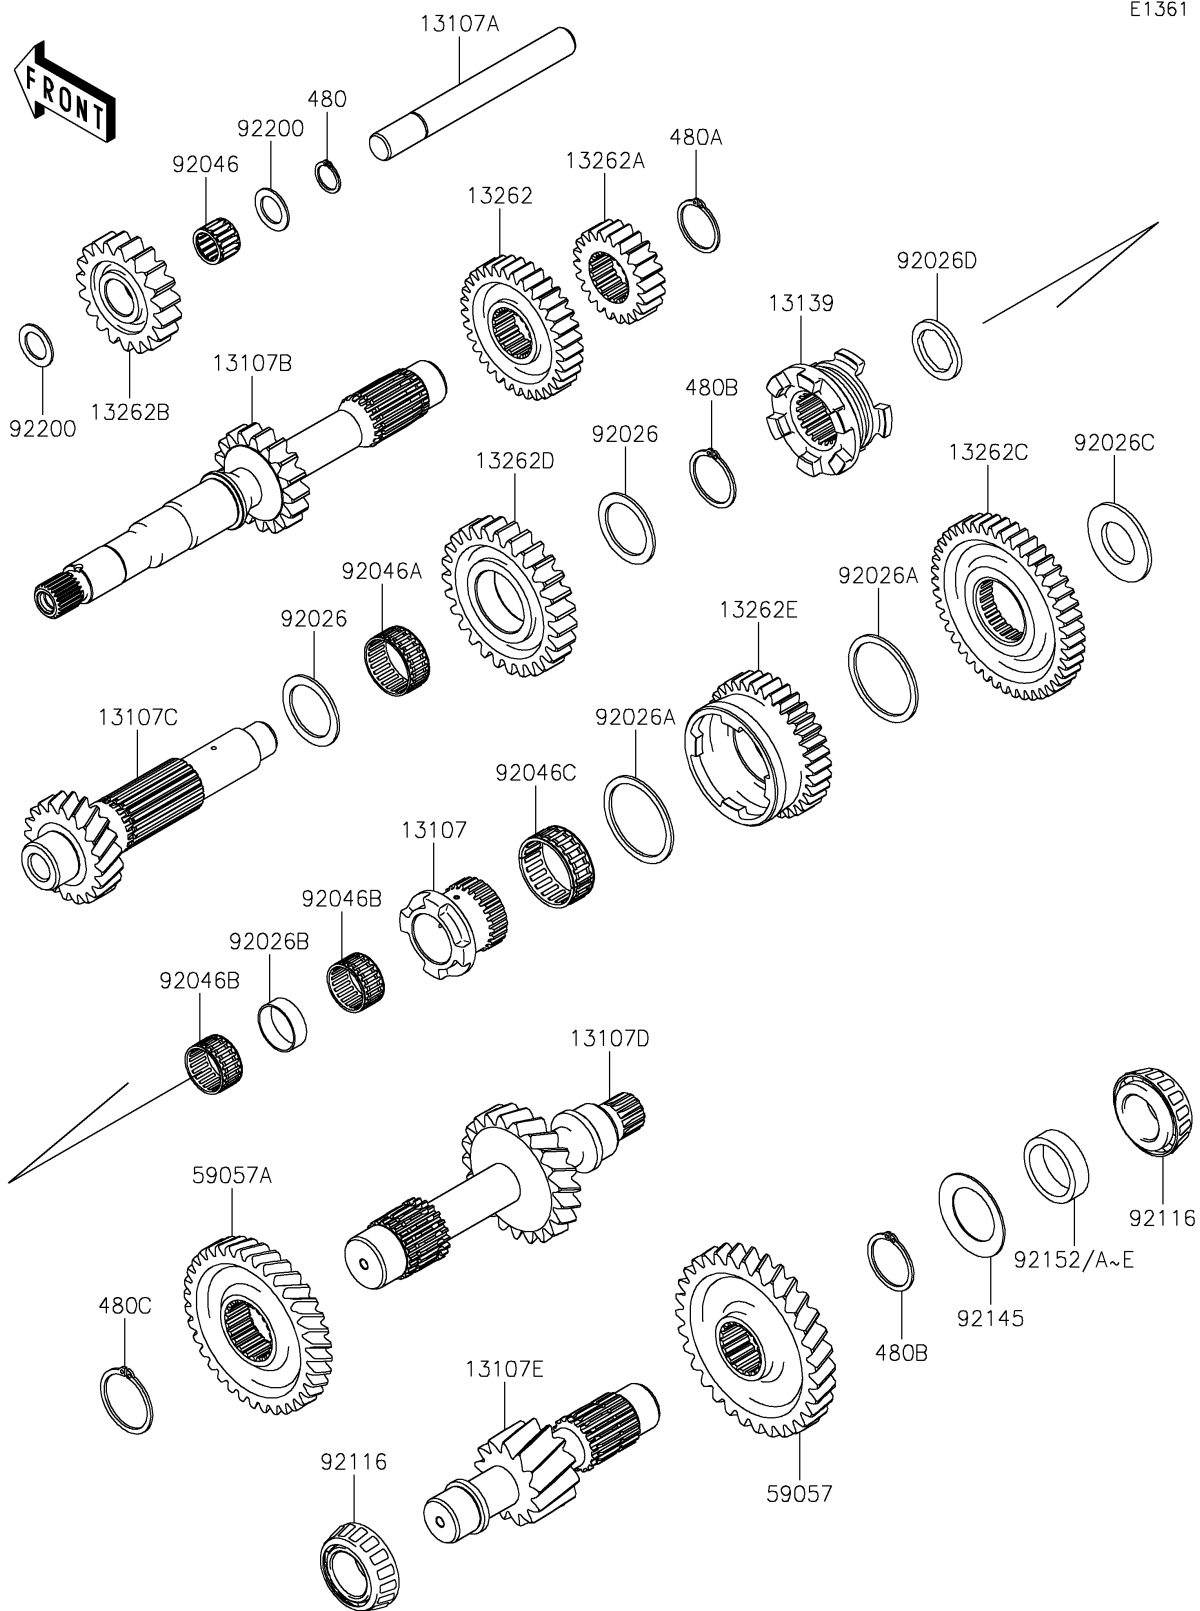

2019 MULE PRO-FXT™ RANCH EDITION

Kawasaki
Let the Good Times Roll®

PARTS DIAGRAM

Transmission

E1361

2019 MULE PRO-FXT™ RANCH EDITION

Kawasaki
Let the Good Times Roll®

PARTS LIST

Transmission

ITEM NAME	PART NUMBER	QUANTITY
-----------	-------------	----------
