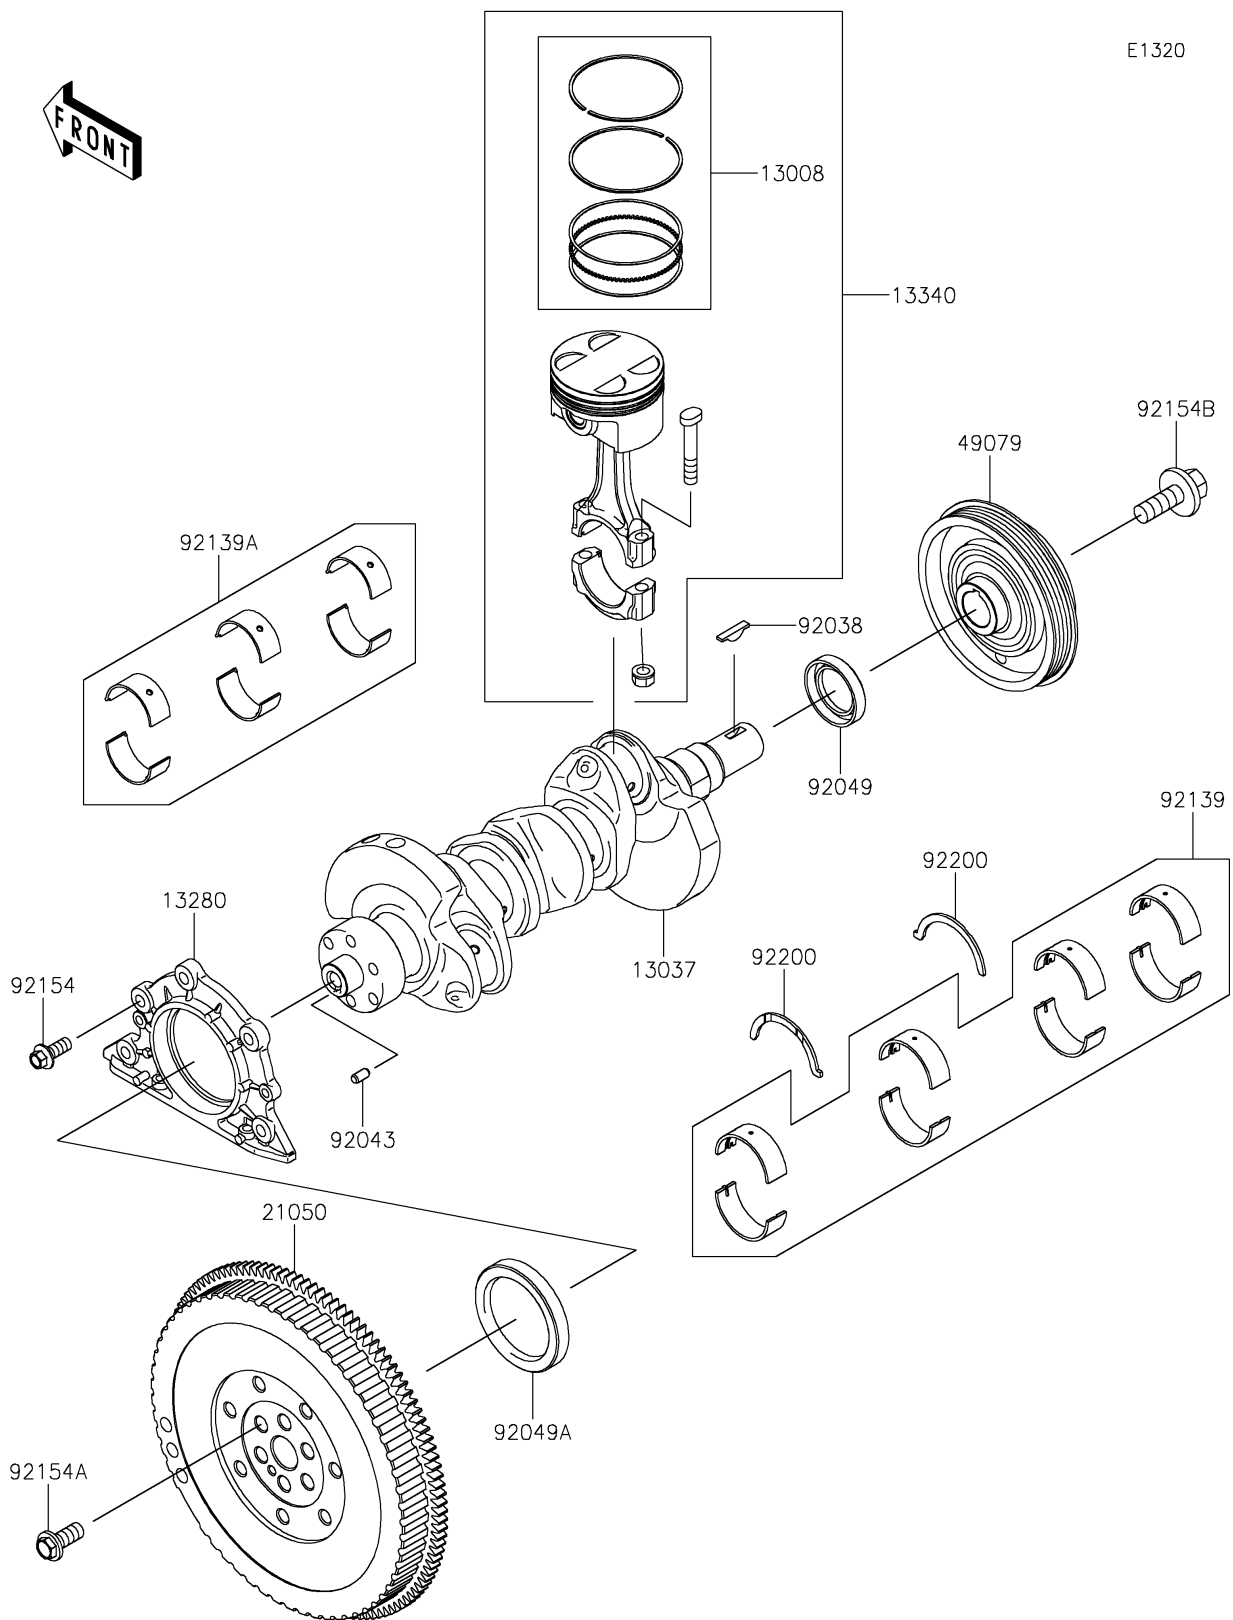

2020 MULE PRO-FXT™ RANCH EDITION

Kawasaki
Let the Good Times Roll®

PARTS DIAGRAM Crankshaft/Piston(s)

2020 MULE PRO-FXT™ RANCH EDITION

Kawasaki
Let the Good Times Roll®

PARTS LIST

Crankshaft/Piston(s)

ITEM NAME	PART NUMBER	QUANTITY
-----------	-------------	----------
