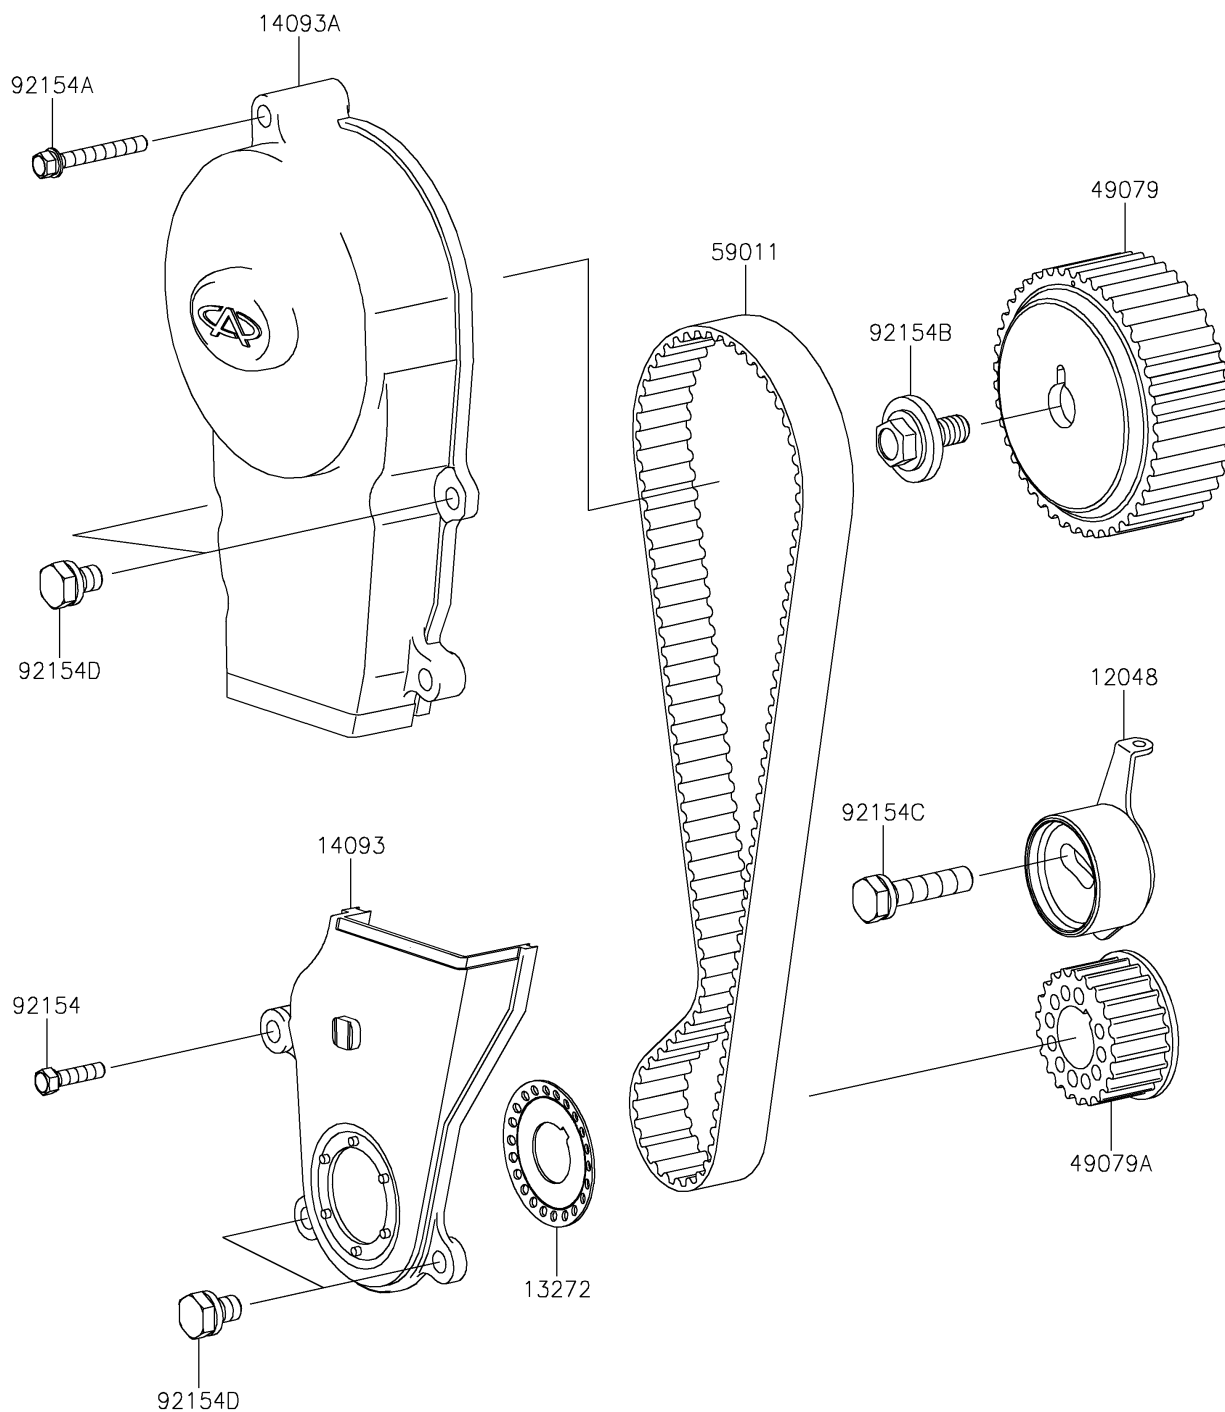

2020 MULE PRO-FXT™ RANCH EDITION

PARTS DIAGRAM

Timing Belt

E1215

2020 MULE PRO-FXT™ RANCH EDITION

Kawasaki
Let the Good Times Roll®

PARTS LIST

Timing Belt

ITEM NAME	PART NUMBER	QUANTITY
-----------	-------------	----------
