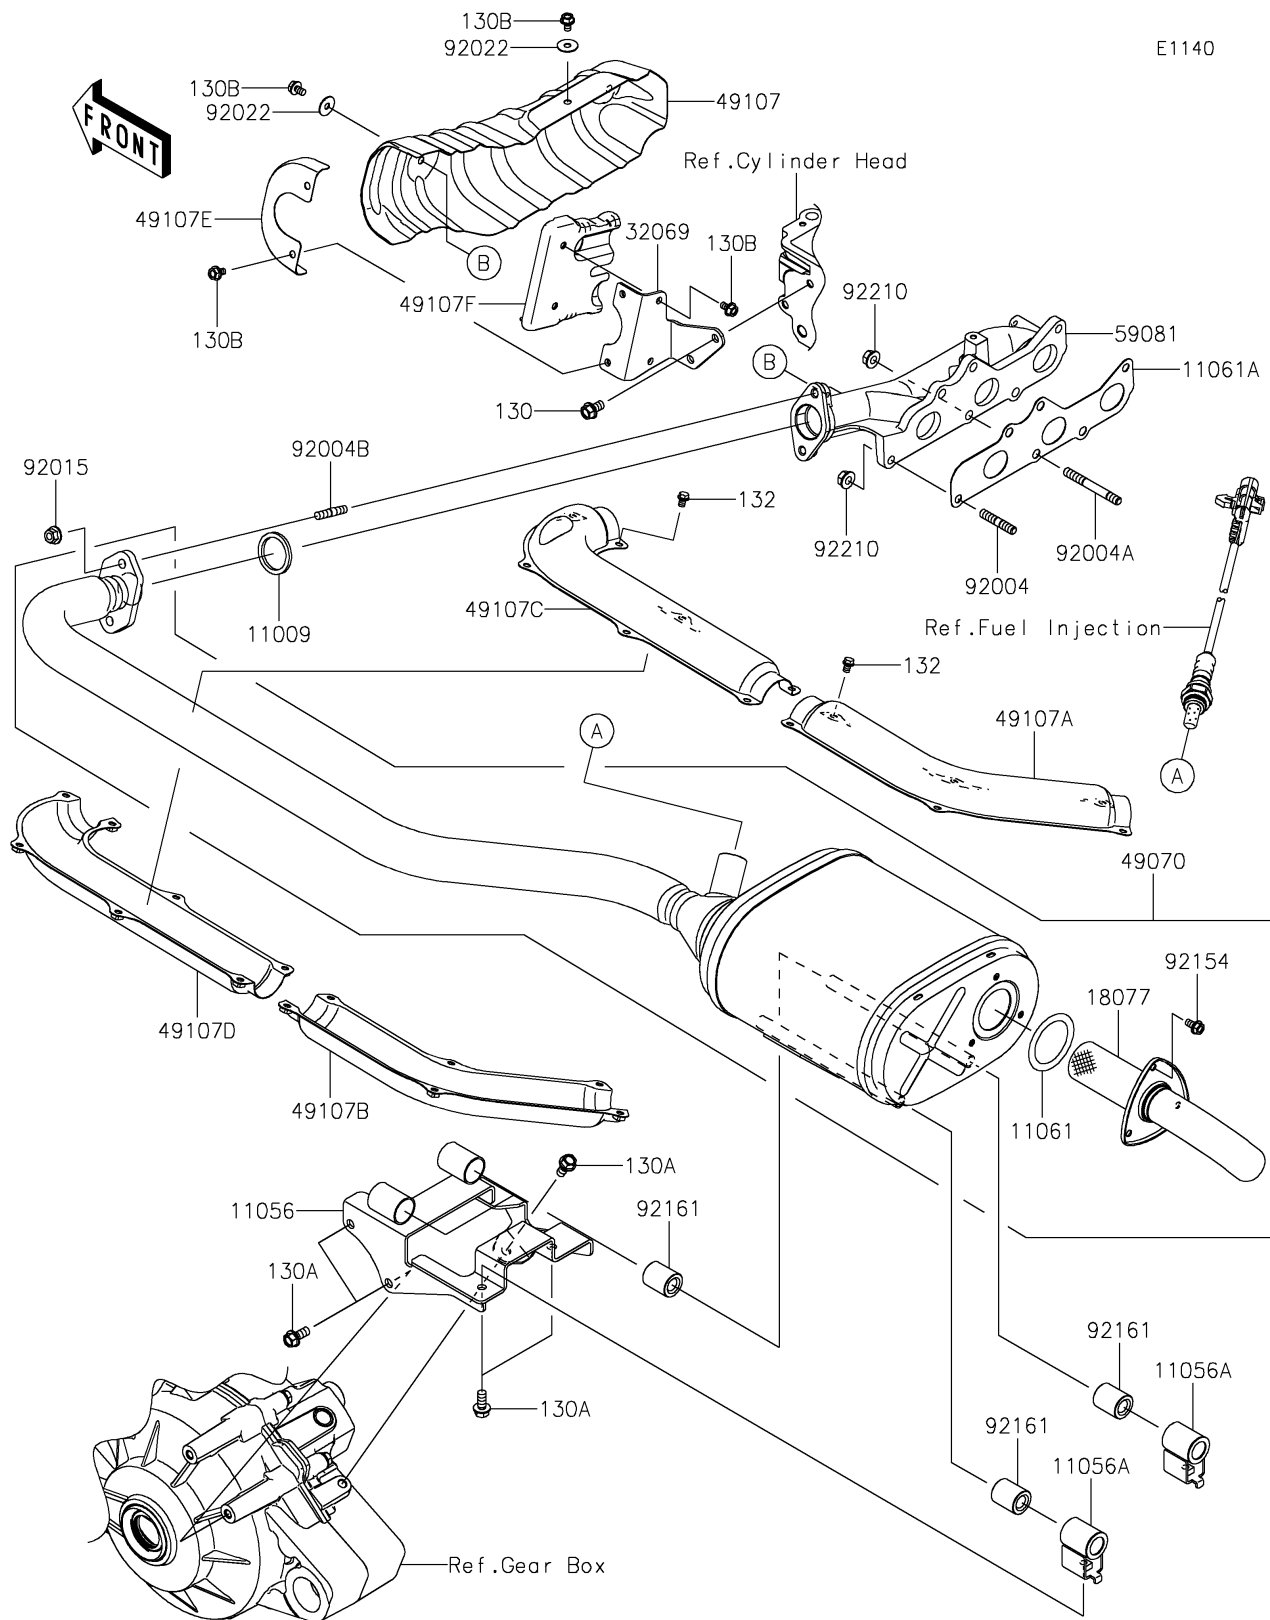

2020 MULE PRO-FXT™ RANCH EDITION

PARTS DIAGRAM

Muffler(s)

2020 MULE PRO-FXT™ RANCH EDITION

Kawasaki
Let the Good Times Roll®

PARTS LIST

Muffler(s)

ITEM NAME

PART NUMBER

QUANTITY
