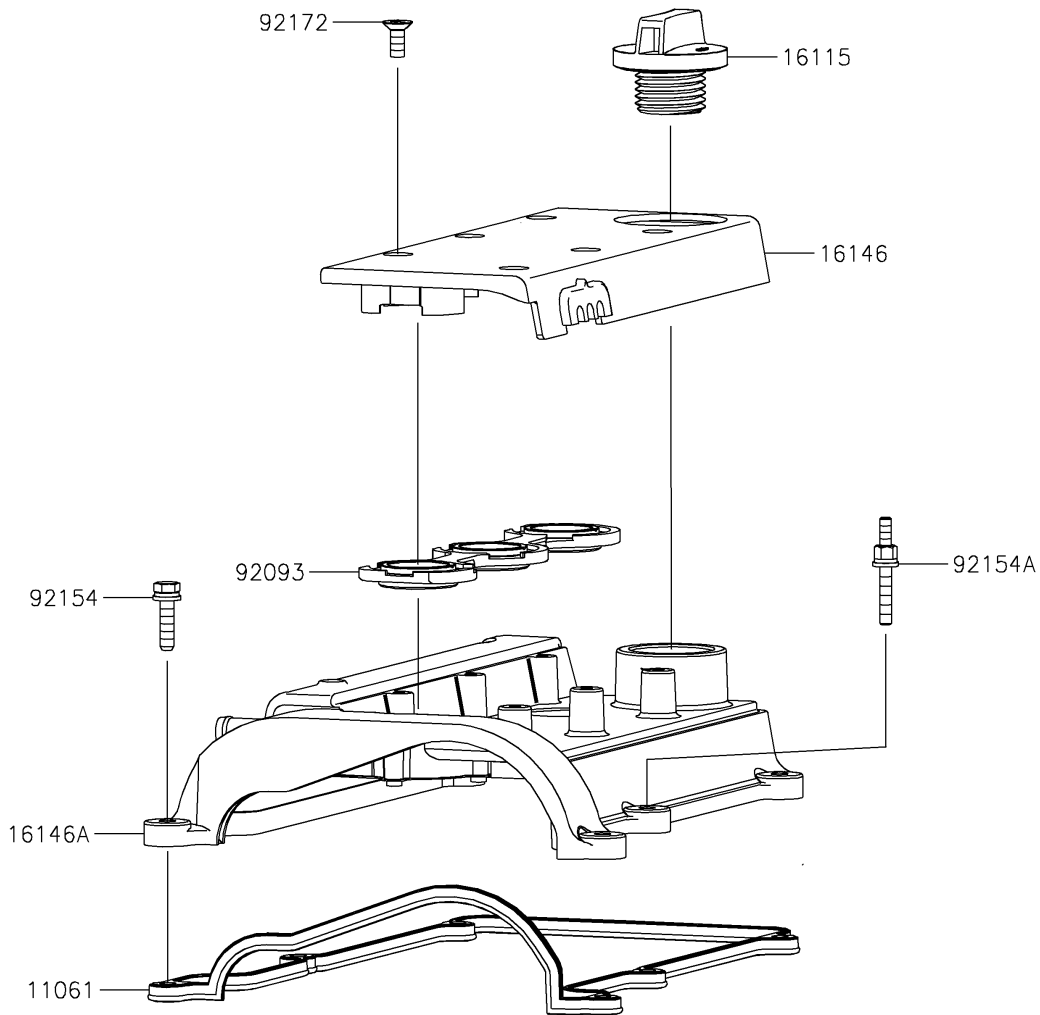

2019 MULE PRO-FXT™ RANCH EDITION

PARTS DIAGRAM Cylinder Head Cover

E1112

2019 MULE PRO-FXT™ RANCH EDITION

Kawasaki
Let the Good Times Roll®

PARTS LIST

Cylinder Head Cover

ITEM NAME	PART NUMBER	QUANTITY
-----------	-------------	----------
