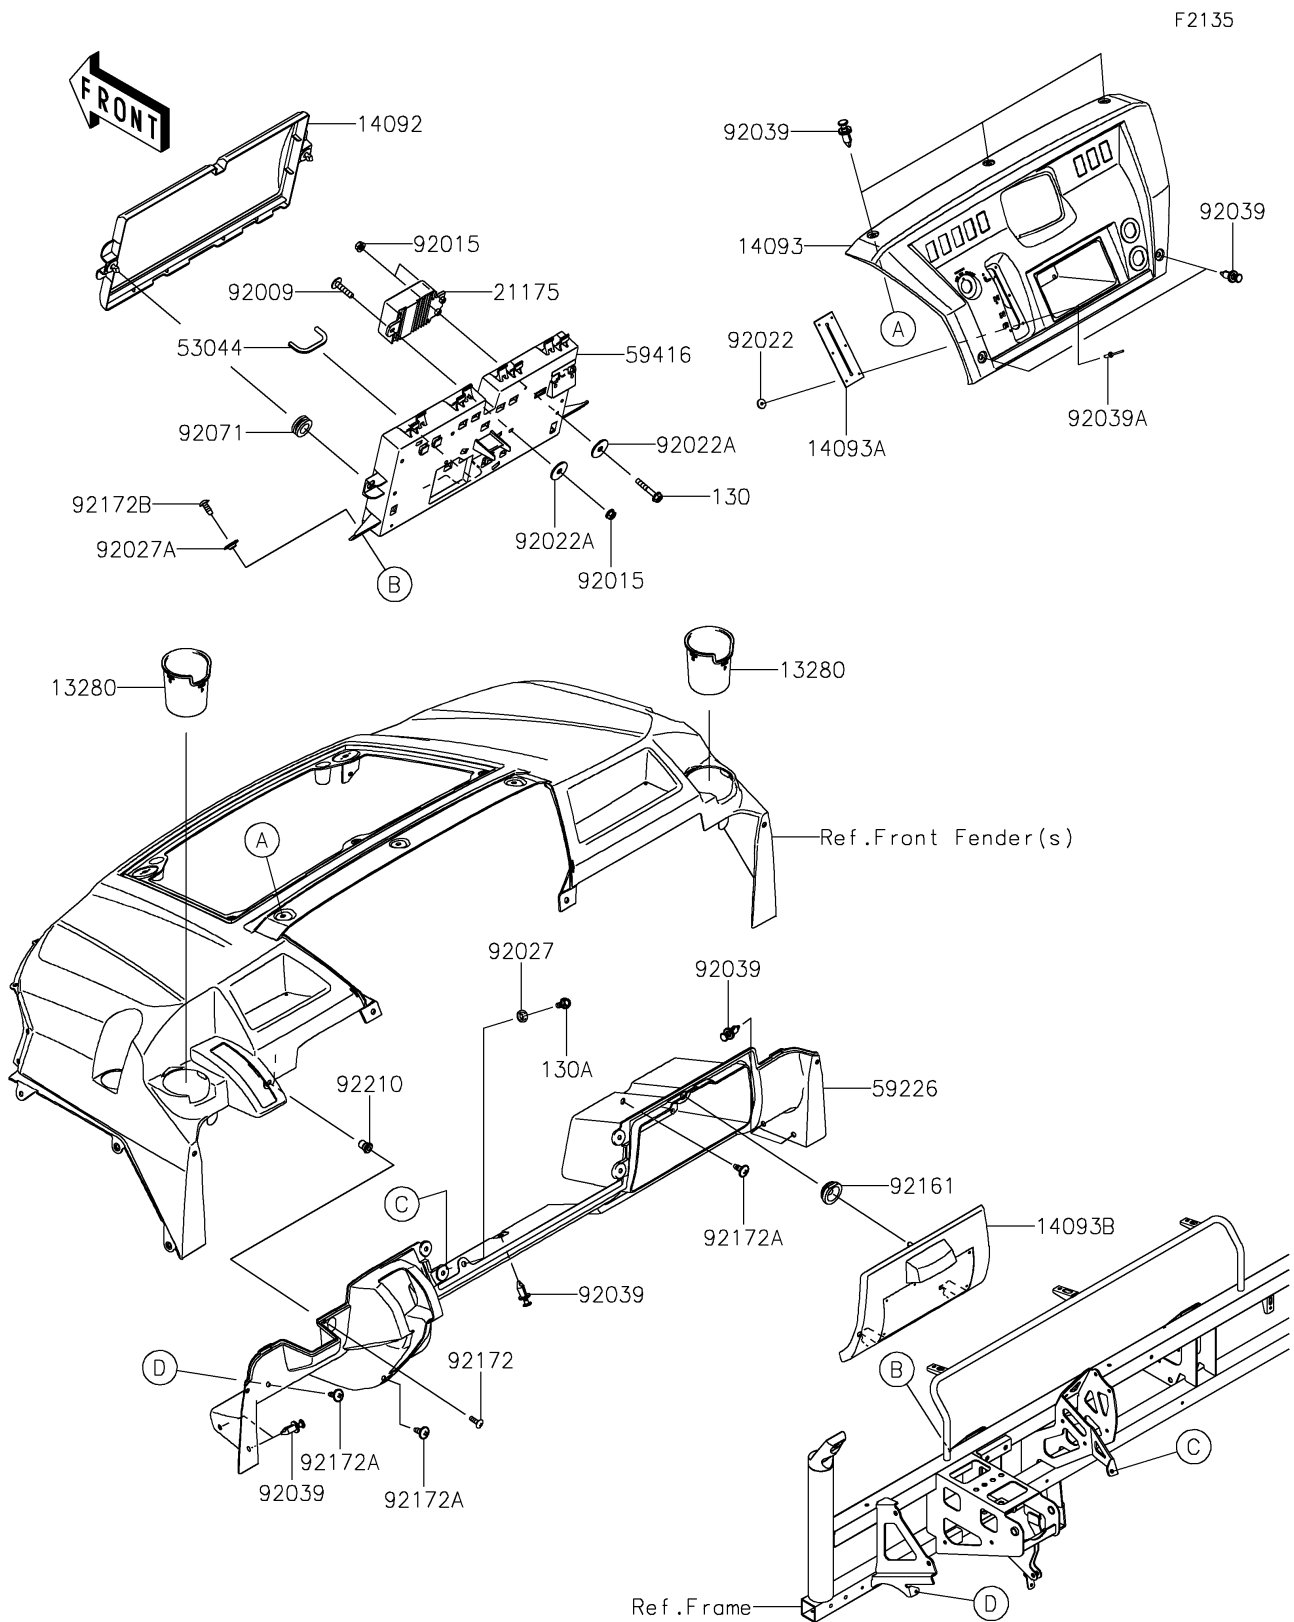

2018 MULE PRO-FXT™ EPS CAMO

PARTS DIAGRAM

Front Box

2018 MULE PRO-FXT™ EPS CAMO

PARTS LIST

Front Box

ITEM NAME	PART NUMBER	QUANTITY
-----------	-------------	----------
