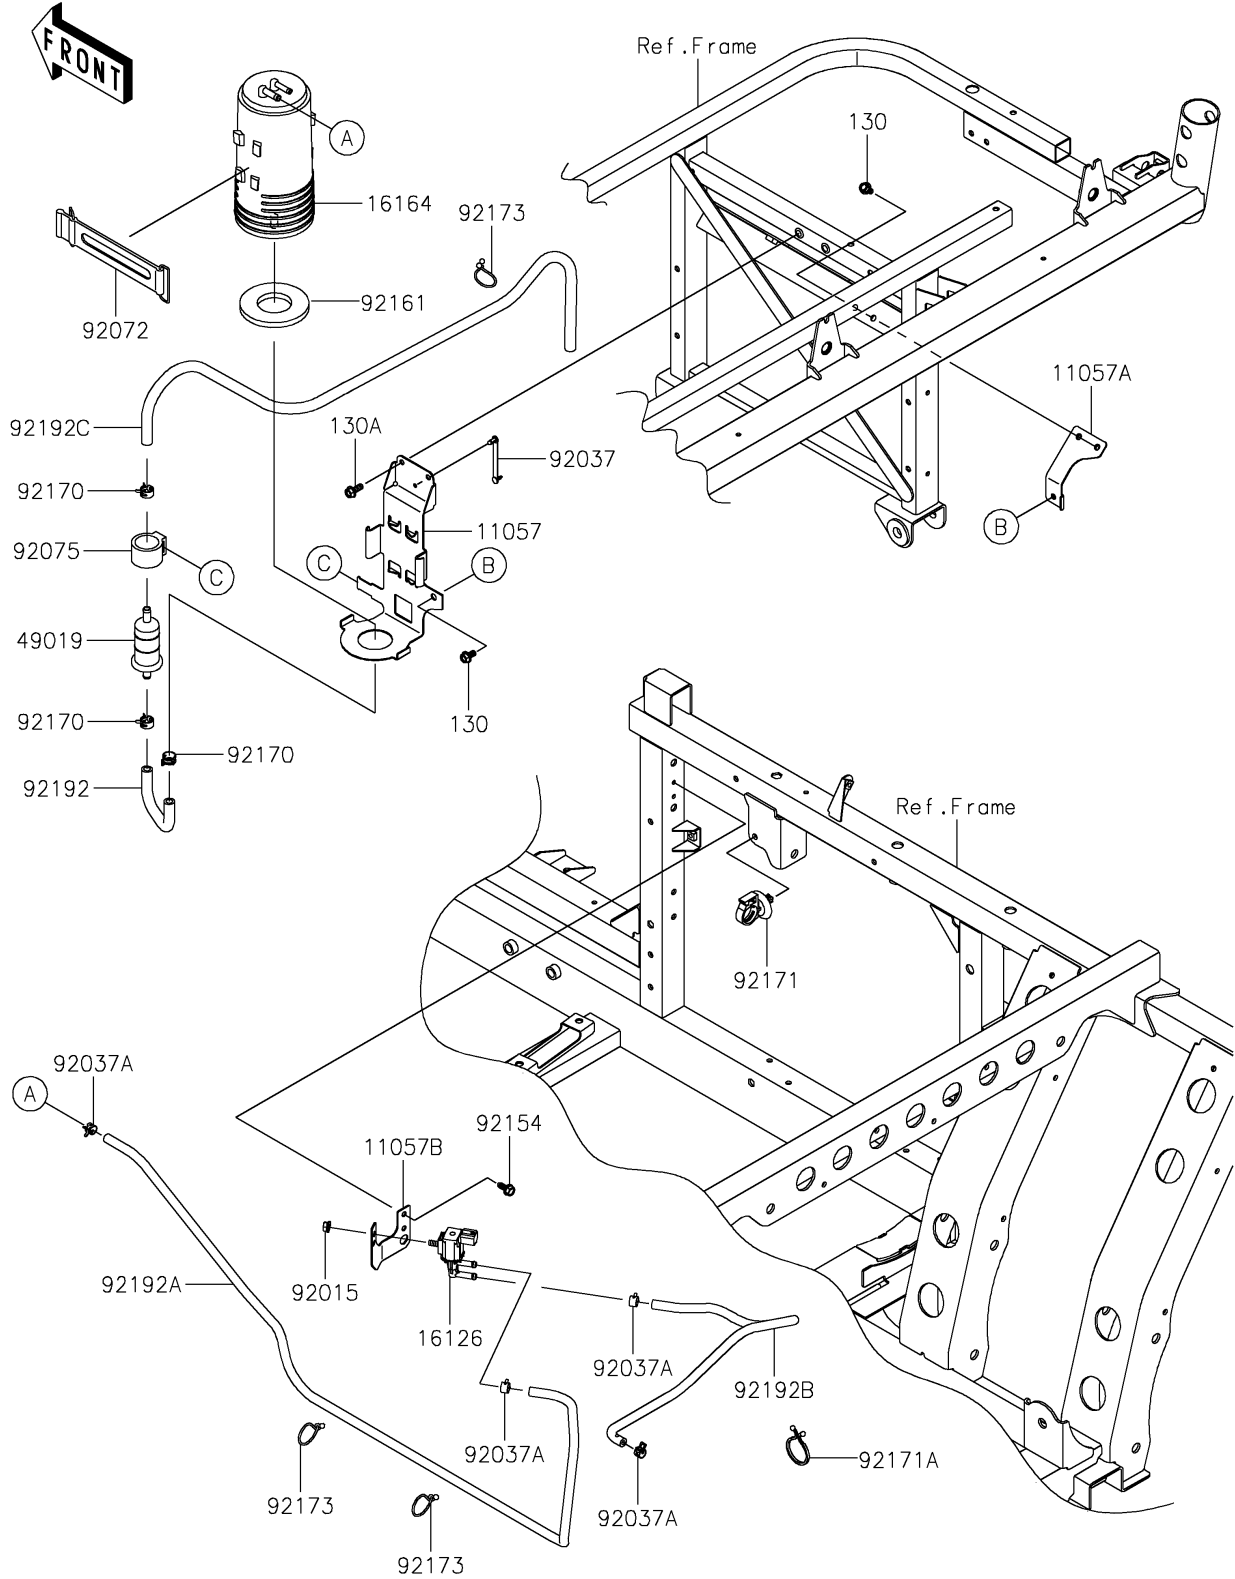

2019 MULE PRO-FXT™ EPS CAMO

PARTS DIAGRAM

Fuel Evaporative System(DJF/DKF)(CA)

E1650

2019 MULE PRO-FXT™ EPS CAMO

PARTS LIST

Fuel Evaporative System(DJF/DKF)(CA)

ITEM NAME

PART NUMBER

QUANTITY
