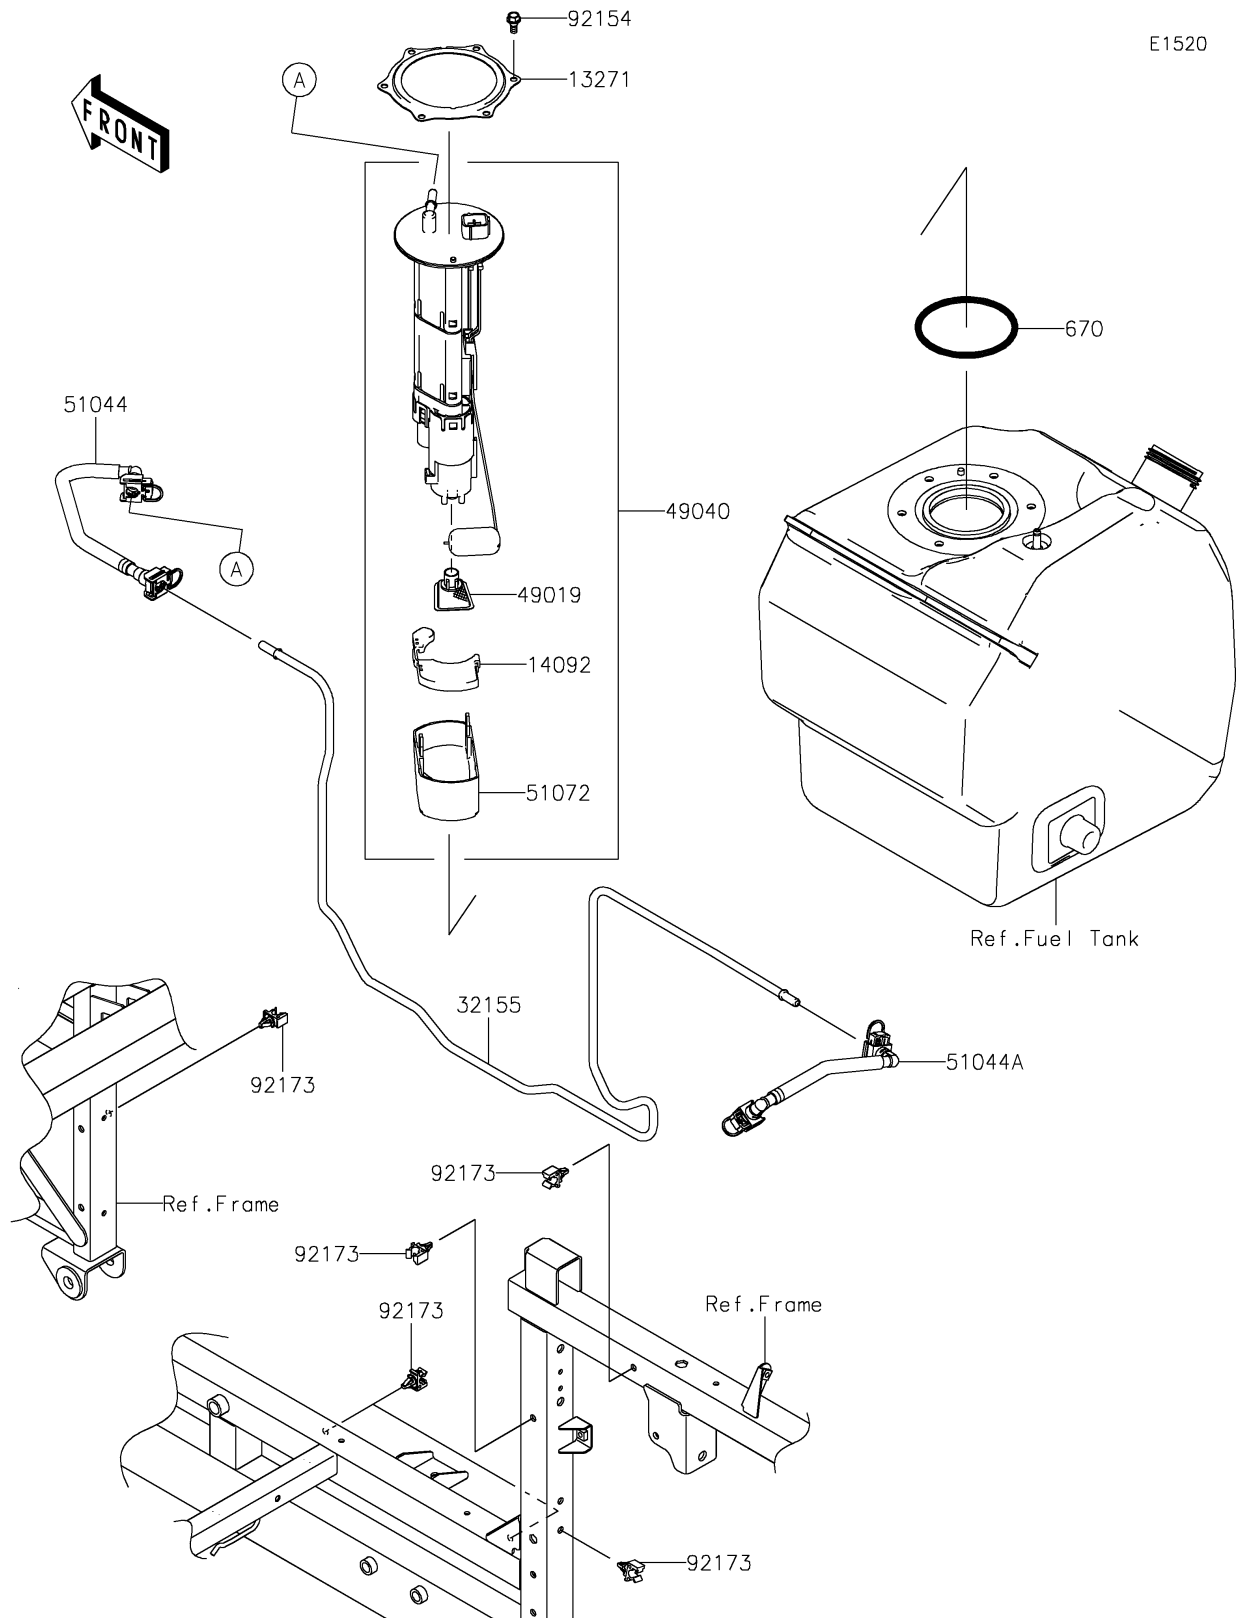

2019 MULE PRO-FXT™ EPS CAMO

PARTS DIAGRAM

Fuel Pump

2019 MULE PRO-FXT™ EPS CAMO

PARTS LIST

Fuel Pump

ITEM NAME	PART NUMBER	QUANTITY
-----------	-------------	----------
