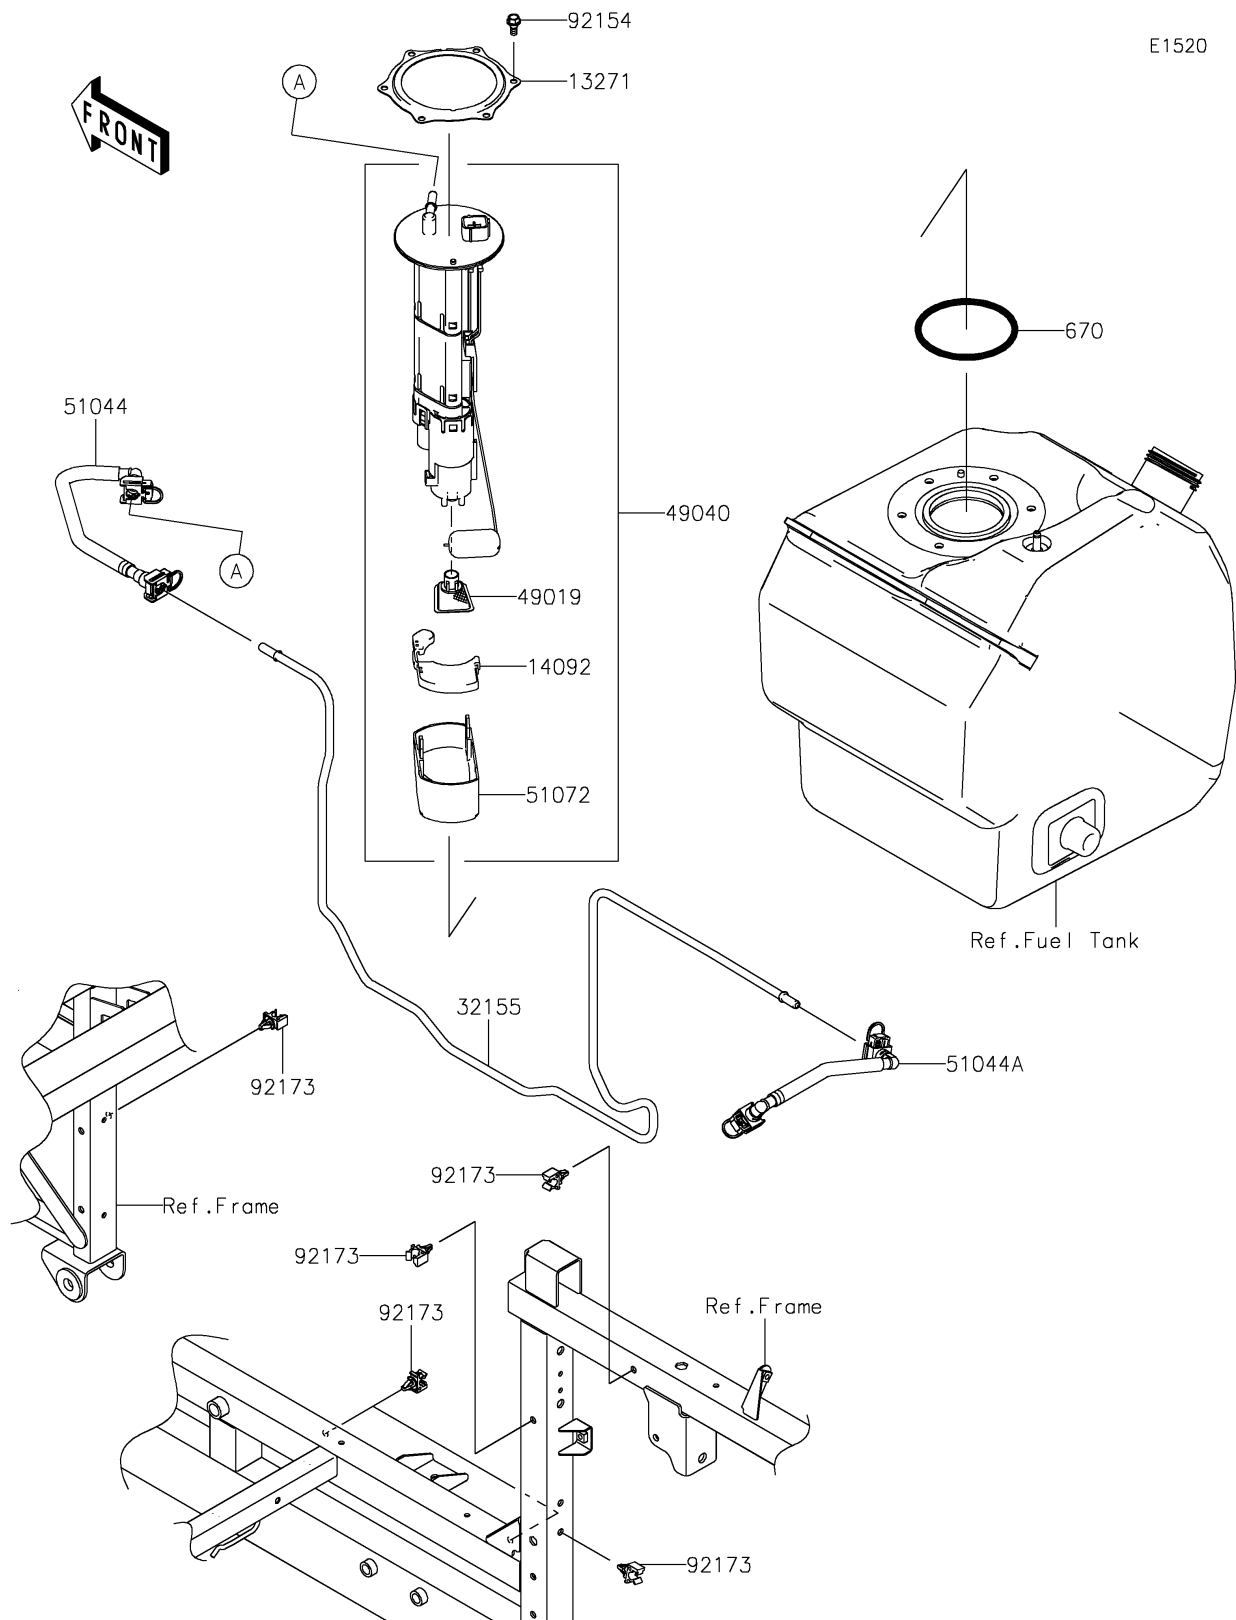

2018 MULE PRO-FXT™ EPS CAMO

PARTS DIAGRAM

Fuel Pump

2018 MULE PRO-FXT™ EPS CAMO

PARTS LIST

Fuel Pump

ITEM NAME	PART NUMBER	QUANTITY
-----------	-------------	----------
