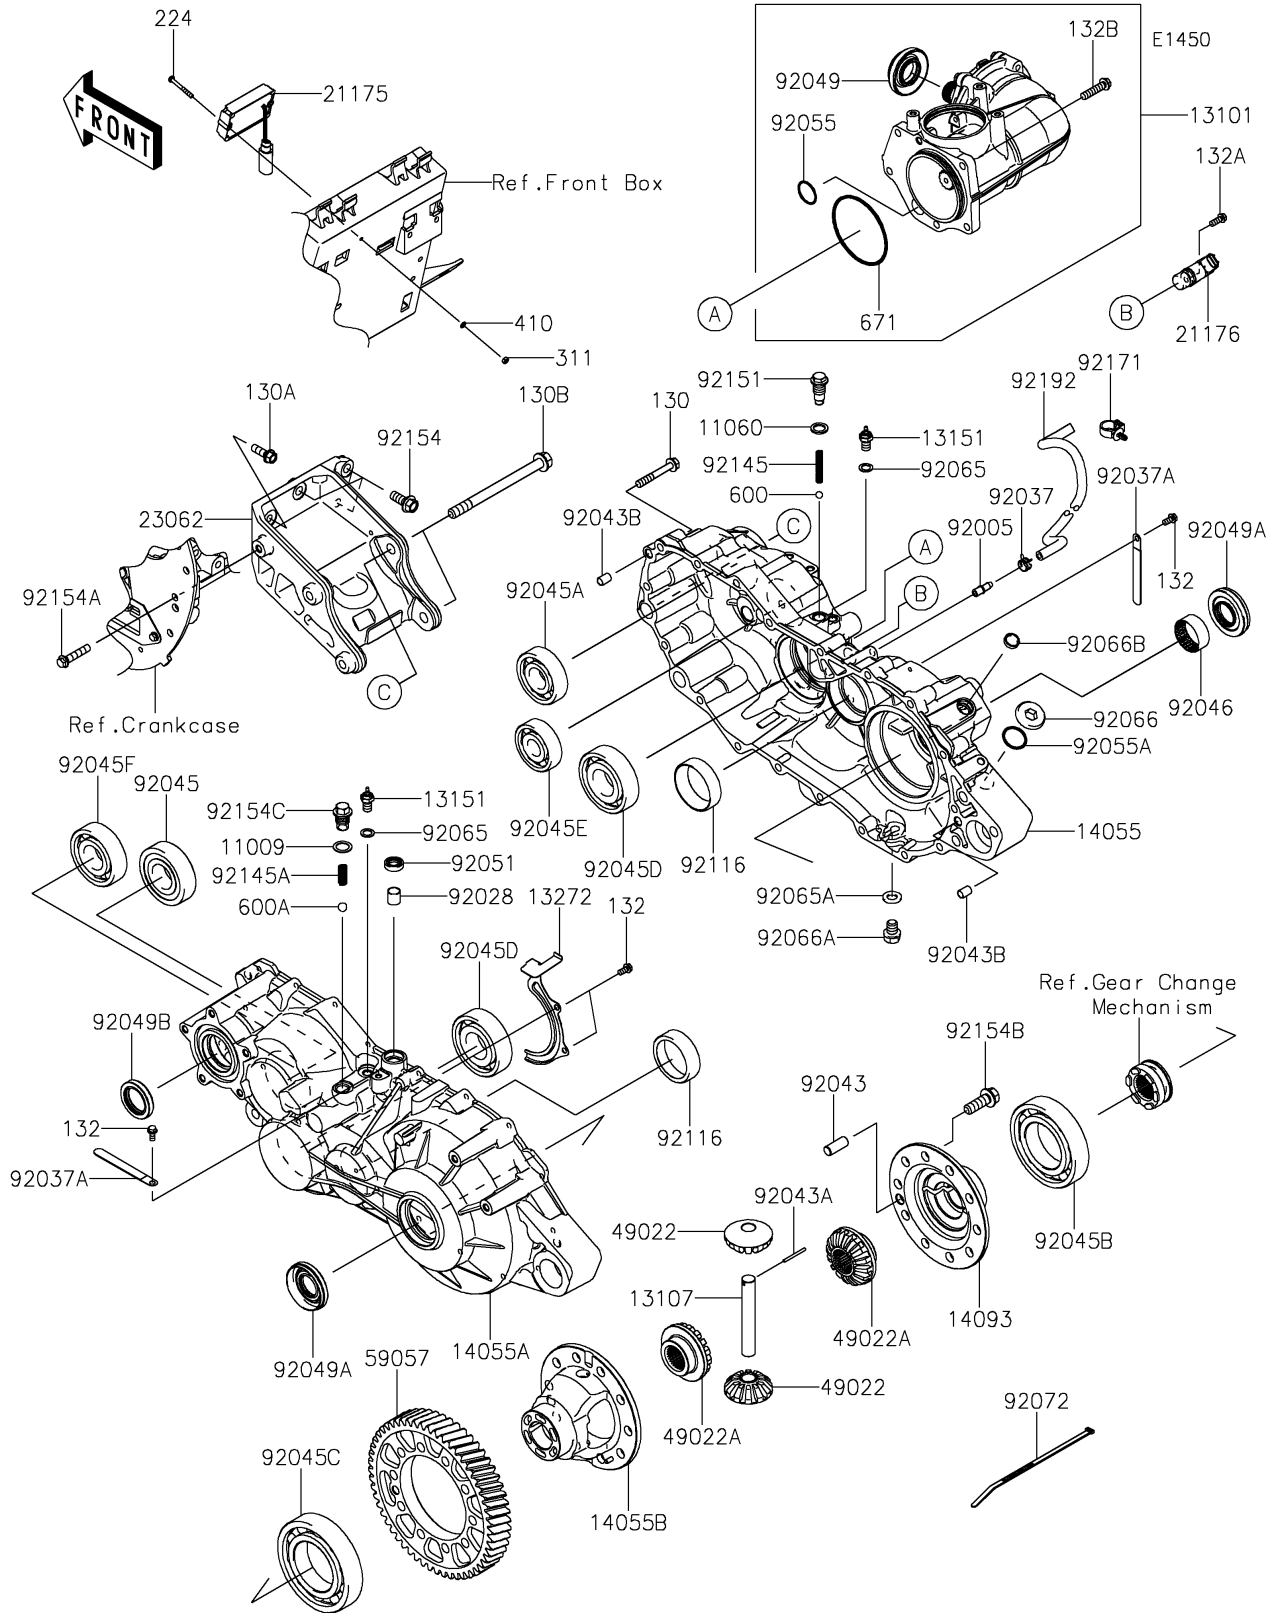

2019 MULE PRO-FXT™ EPS CAMO

PARTS DIAGRAM

Gear Box

2019 MULE PRO-FXT™ EPS CAMO

PARTS LIST

Gear Box

ITEM NAME	PART NUMBER	QUANTITY
-----------	-------------	----------
