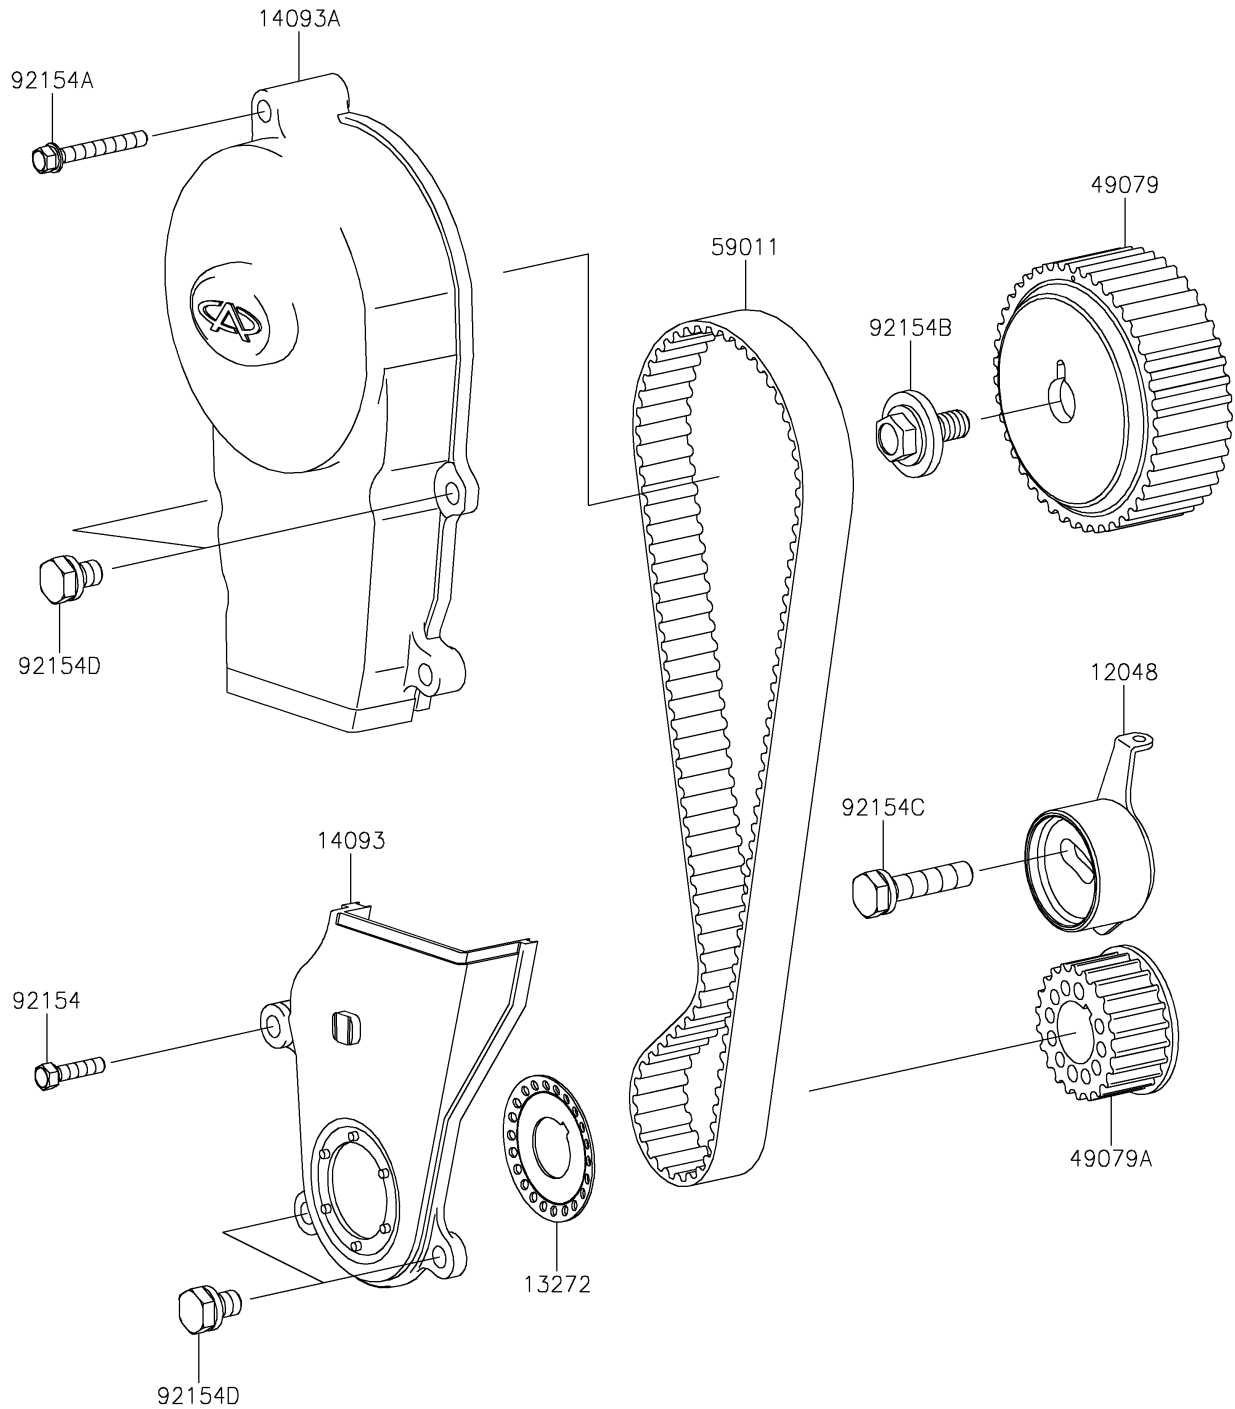

2018 MULE PRO-FXT™ EPS CAMO

PARTS DIAGRAM

Timing Belt

E1215

2018 MULE PRO-FXT™ EPS CAMO

PARTS LIST

Timing Belt

ITEM NAME	PART NUMBER	QUANTITY
-----------	-------------	----------
