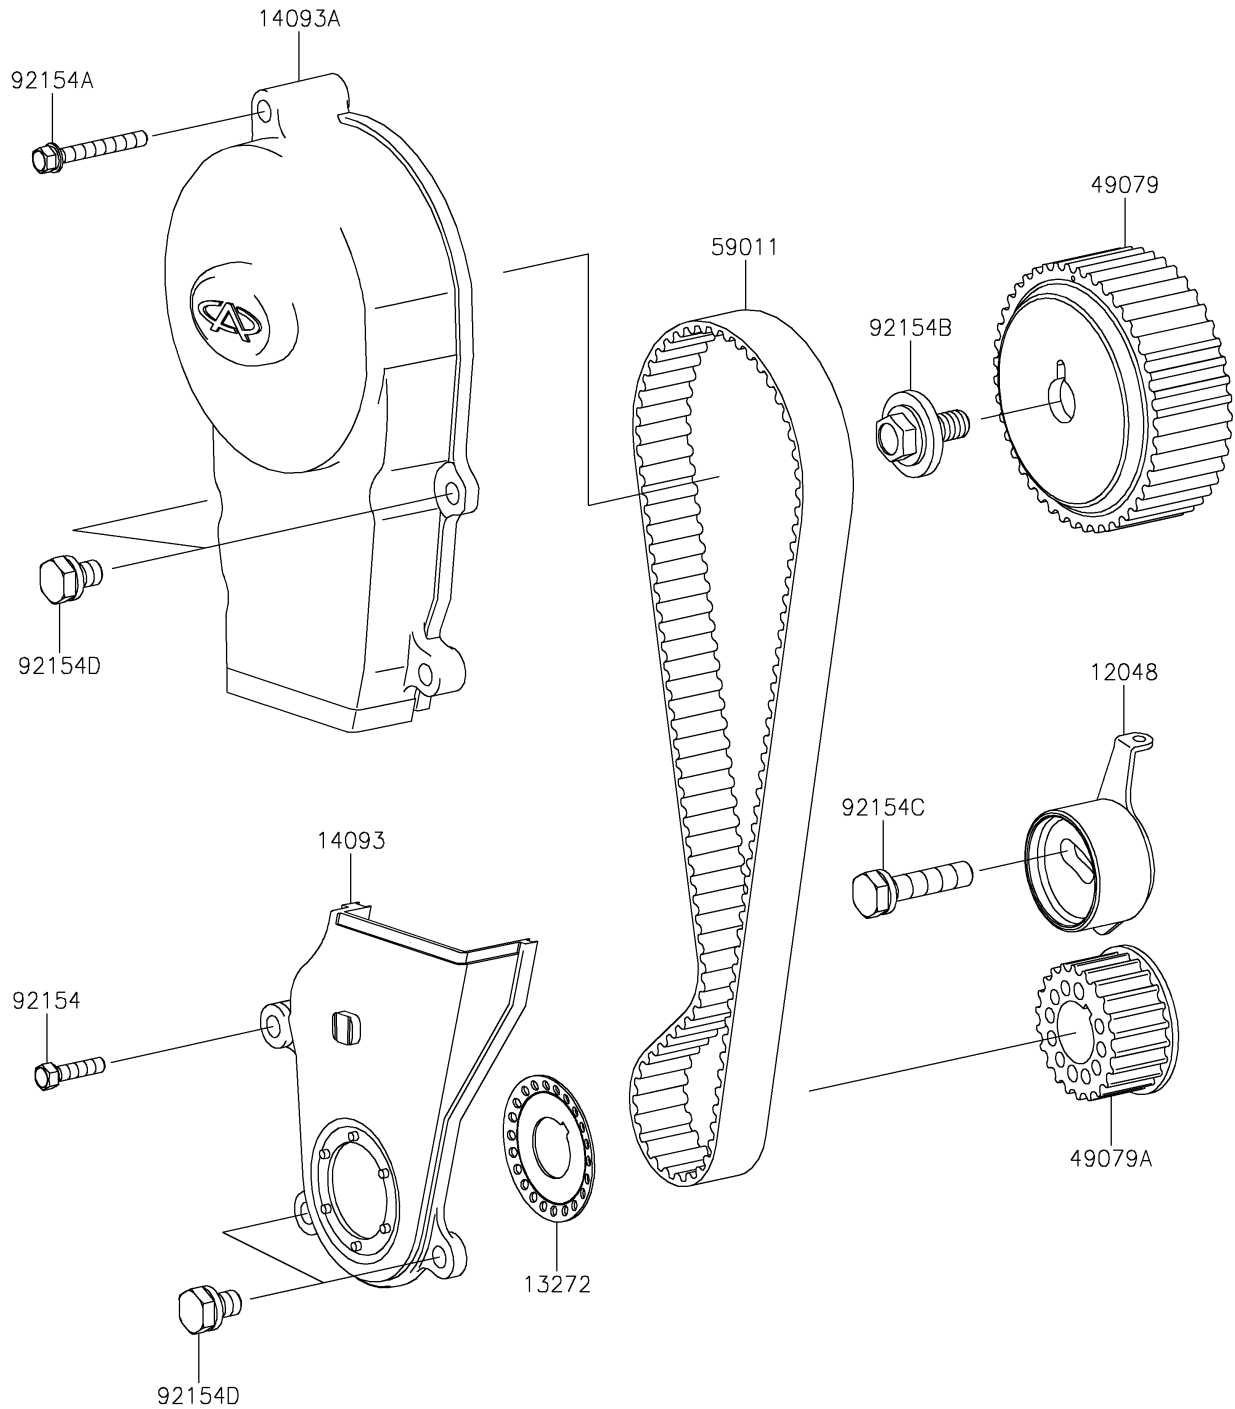

2019 MULE PRO-FXT™ EPS CAMO

PARTS DIAGRAM

Timing Belt

E1215

2019 MULE PRO-FXT™ EPS CAMO

PARTS LIST

Timing Belt

ITEM NAME	PART NUMBER	QUANTITY
-----------	-------------	----------
