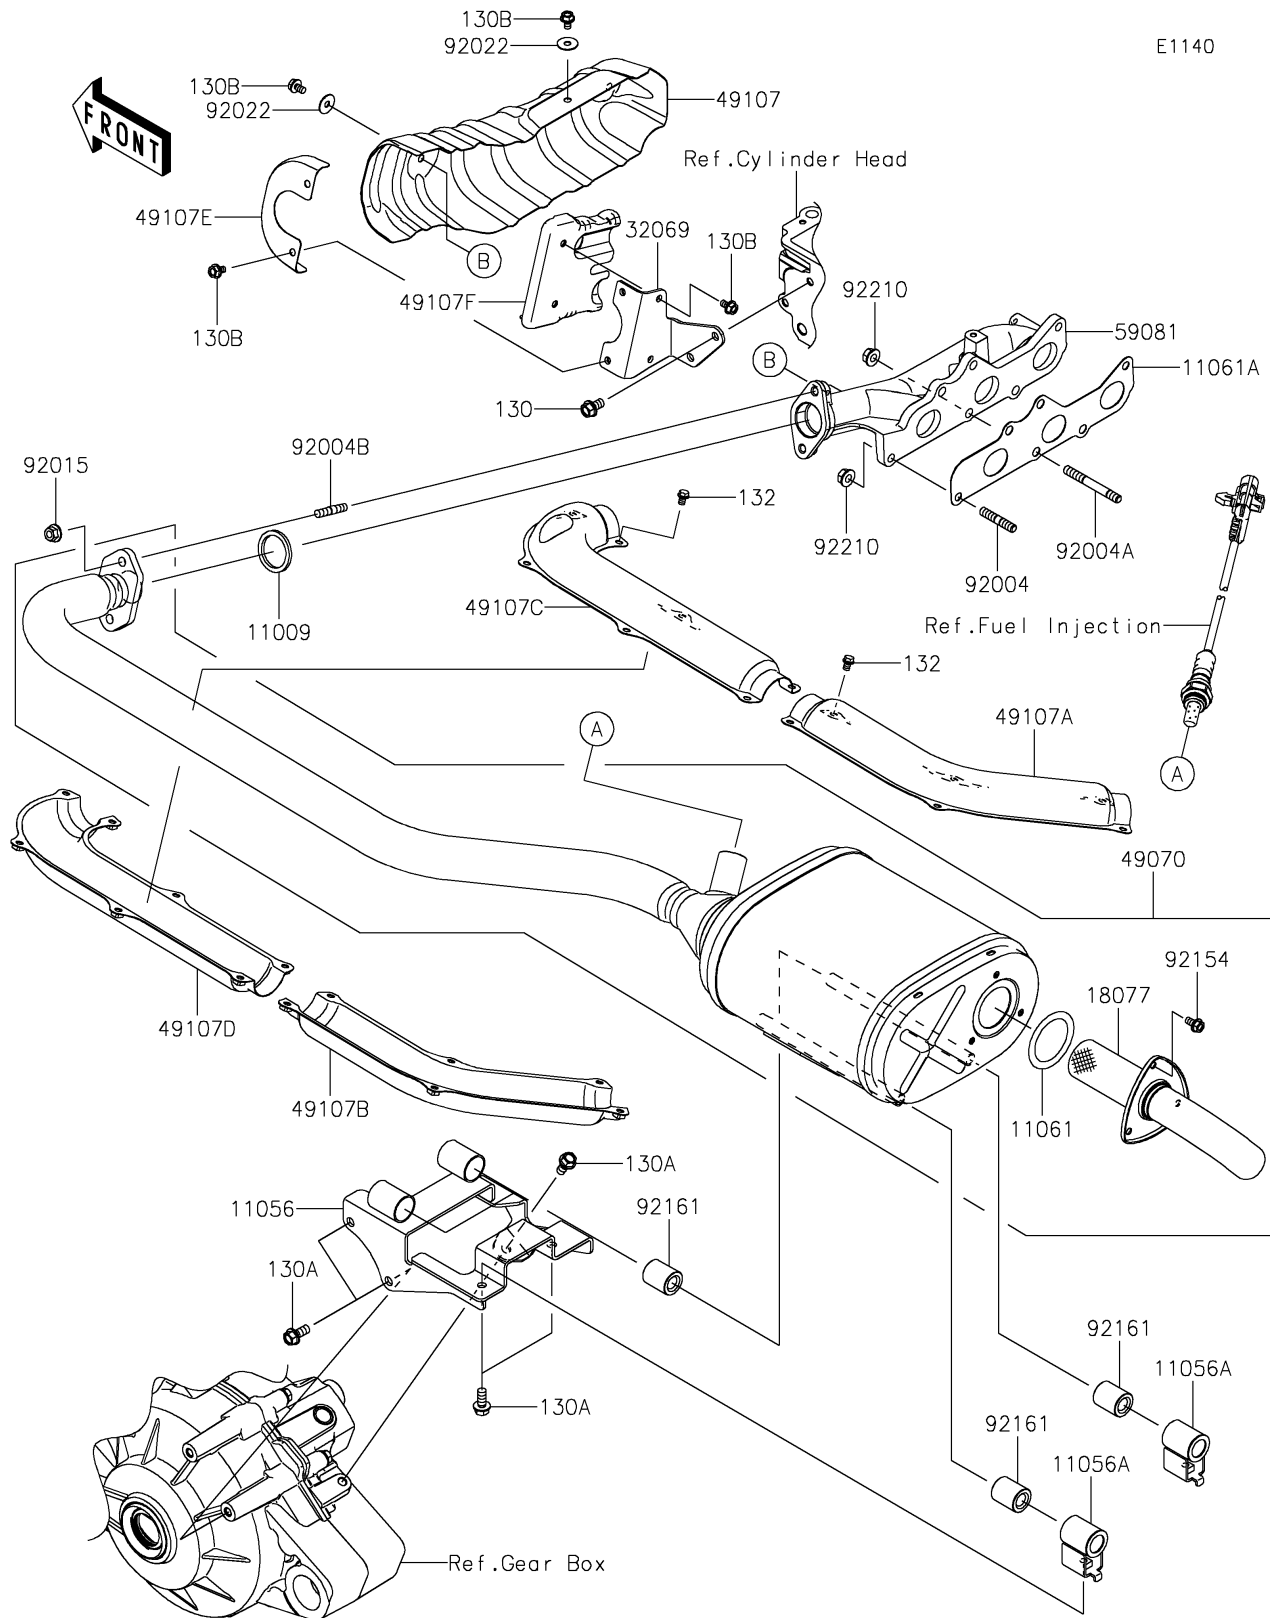

2018 MULE PRO-FXT™ EPS CAMO

PARTS DIAGRAM

Muffler(s)

2018 MULE PRO-FXT™ EPS CAMO

PARTS LIST

Muffler(s)

ITEM NAME	PART NUMBER	QUANTITY
-----------	-------------	----------
