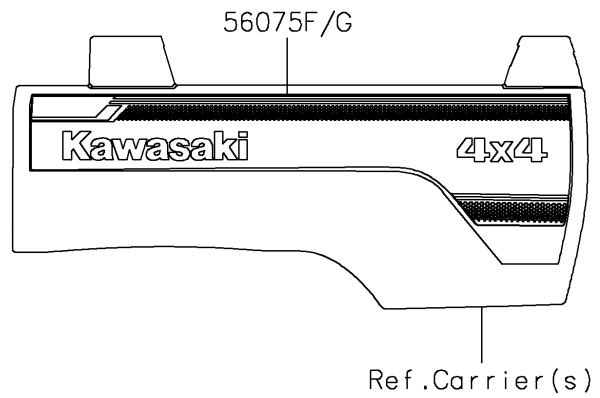

2019 MULE PRO-FXT™ EPS LE

PARTS DIAGRAM

Decals(Black)

F2861A

2019 MULE PRO-FXT™ EPS LE

PARTS LIST

Decals(Black)

ITEM NAME

PART NUMBER

QUANTITY
