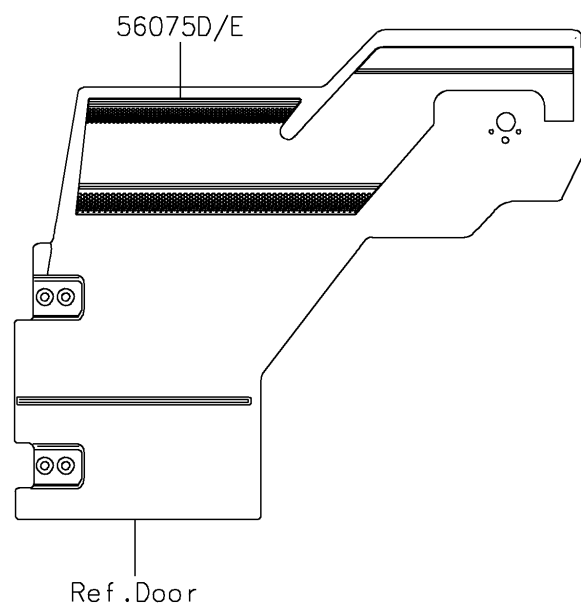

2019 MULE PRO-FXT™ EPS LE

PARTS DIAGRAM

Decals(Black)

F2861A

2019 MULE PRO-FXT™ EPS LE

PARTS LIST

Decals(Black)

ITEM NAME

PART NUMBER

QUANTITY
