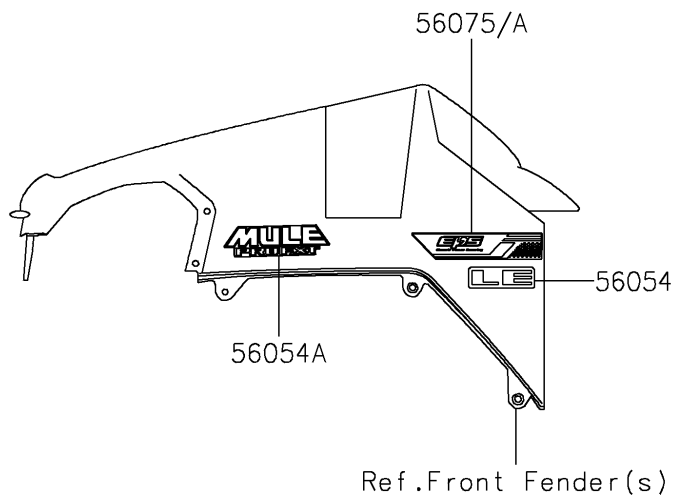

2019 MULE PRO-FXT™ EPS LE

PARTS DIAGRAM

Decals(Black)

F2861A

2019 MULE PRO-FXT™ EPS LE

PARTS LIST

Decals(Black)

ITEM NAME

PART NUMBER

QUANTITY
