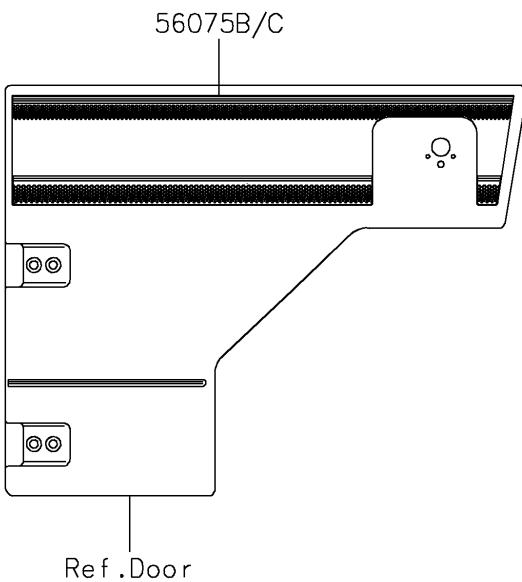

2019 MULE PRO-FXT™ EPS LE

PARTS DIAGRAM

Decals(Black)

F2861A

2019 MULE PRO-FXT™ EPS LE

PARTS LIST

Decals(Black)

ITEM NAME

PART NUMBER

QUANTITY
