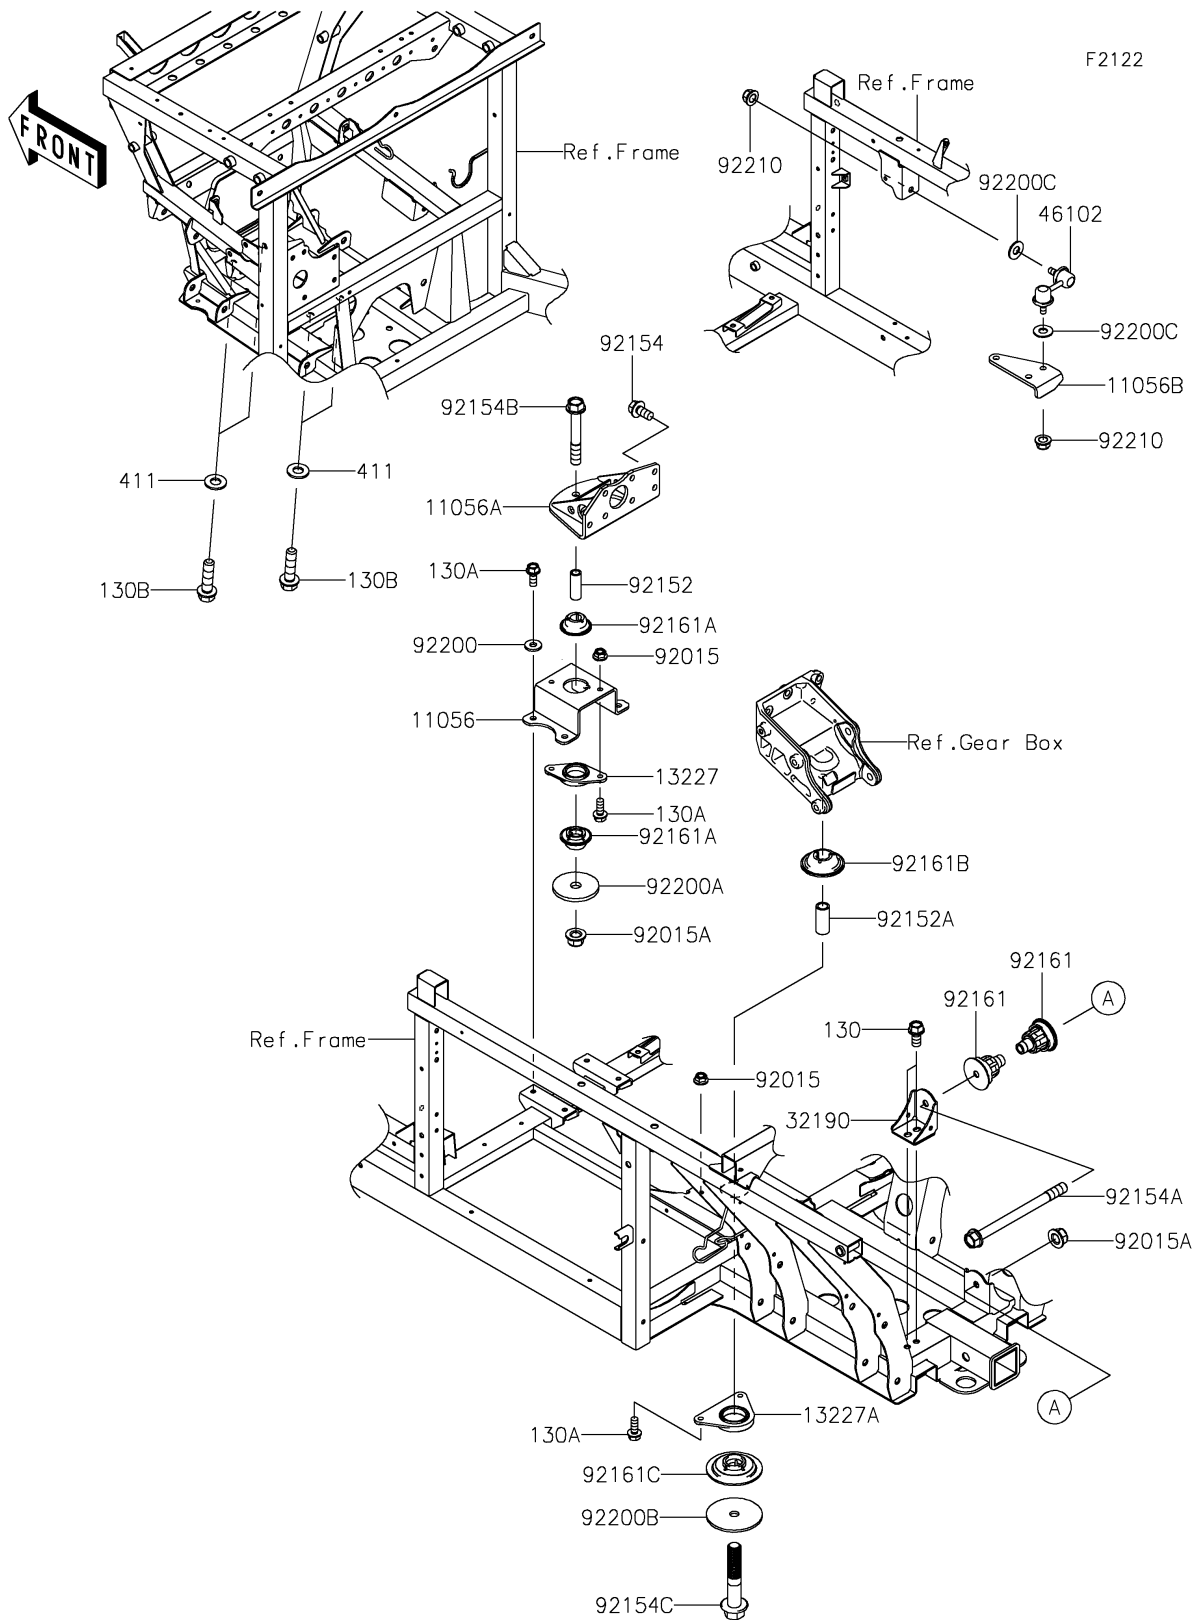

2019 MULE PRO-FXT™ EPS LE

PARTS DIAGRAM

Engine Mount

2019 MULE PRO-FXT™ EPS LE

PARTS LIST Engine Mount

ITEM NAME	PART NUMBER	QUANTITY
-----------	-------------	----------
