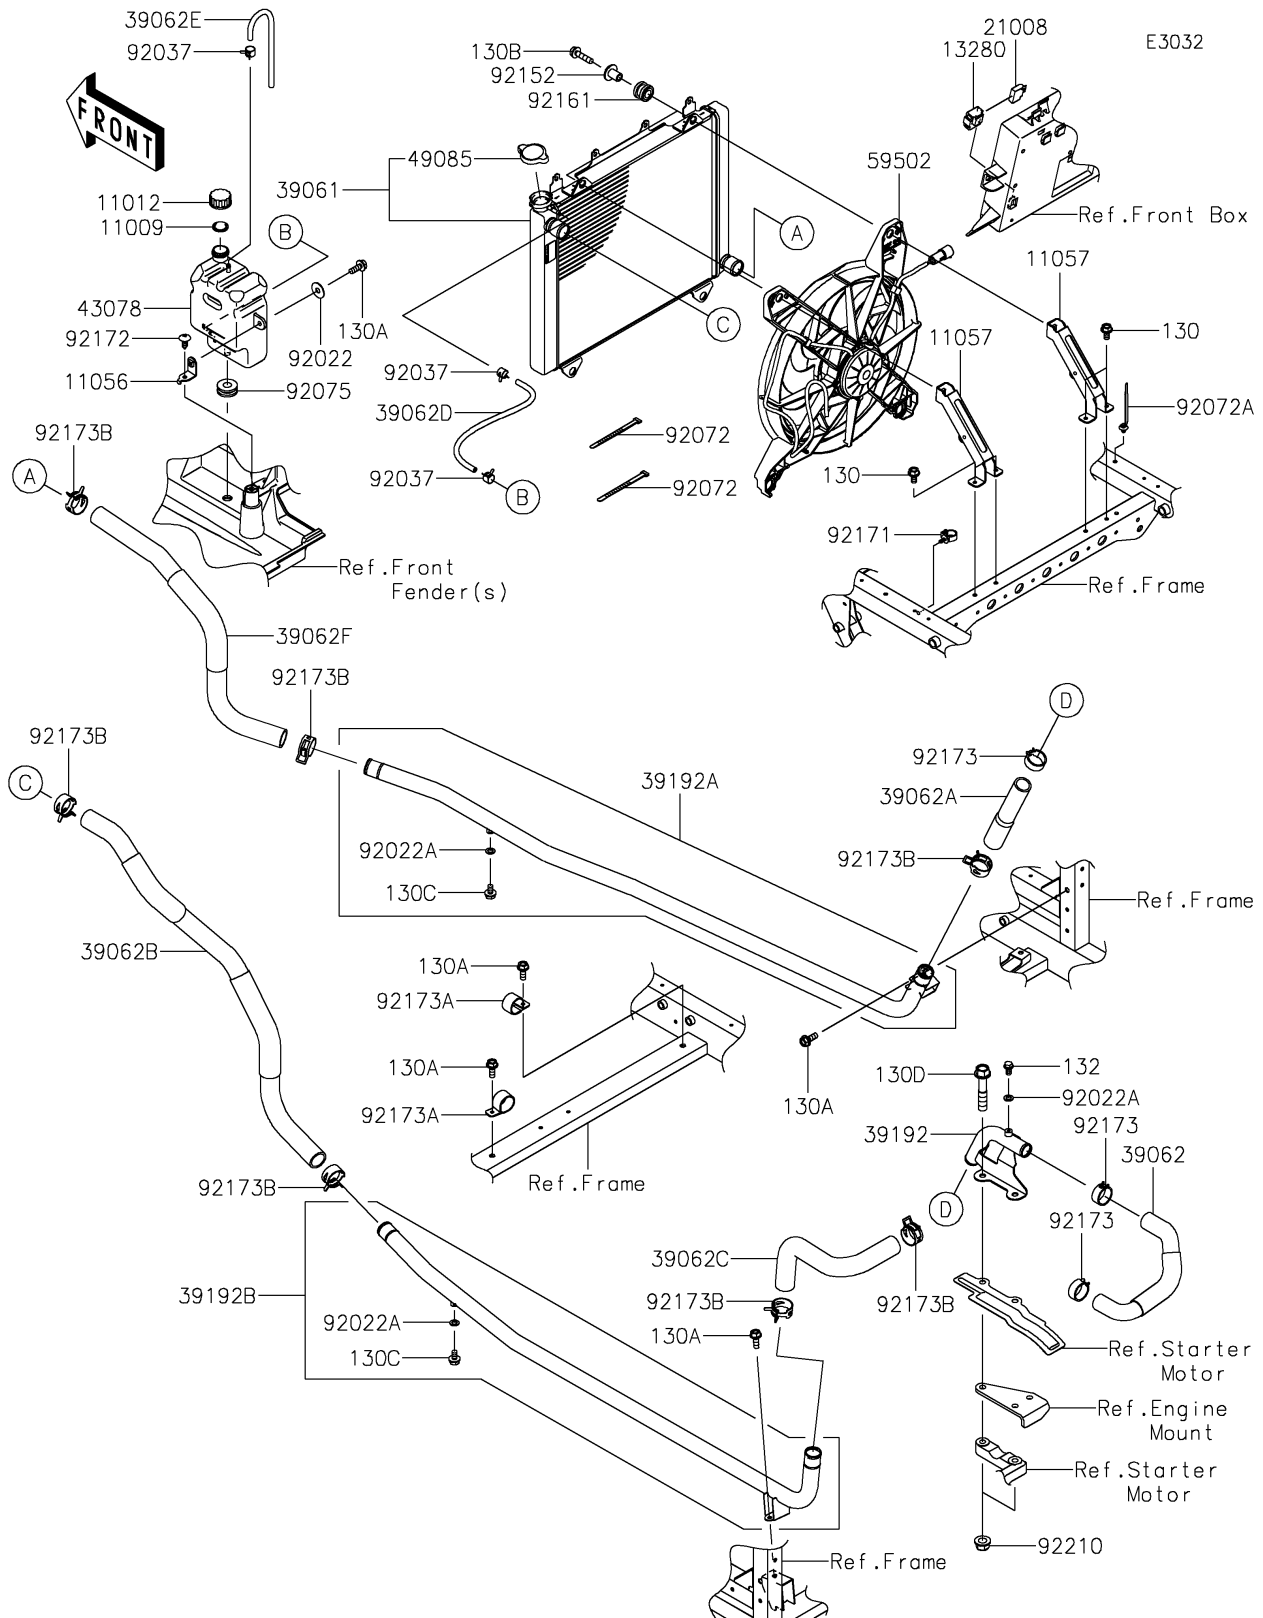

2019 MULE PRO-FXT™ EPS LE

PARTS DIAGRAM

Radiator

2019 MULE PRO-FXT™ EPS LE

PARTS LIST

Radiator

ITEM NAME

PART NUMBER

QUANTITY
