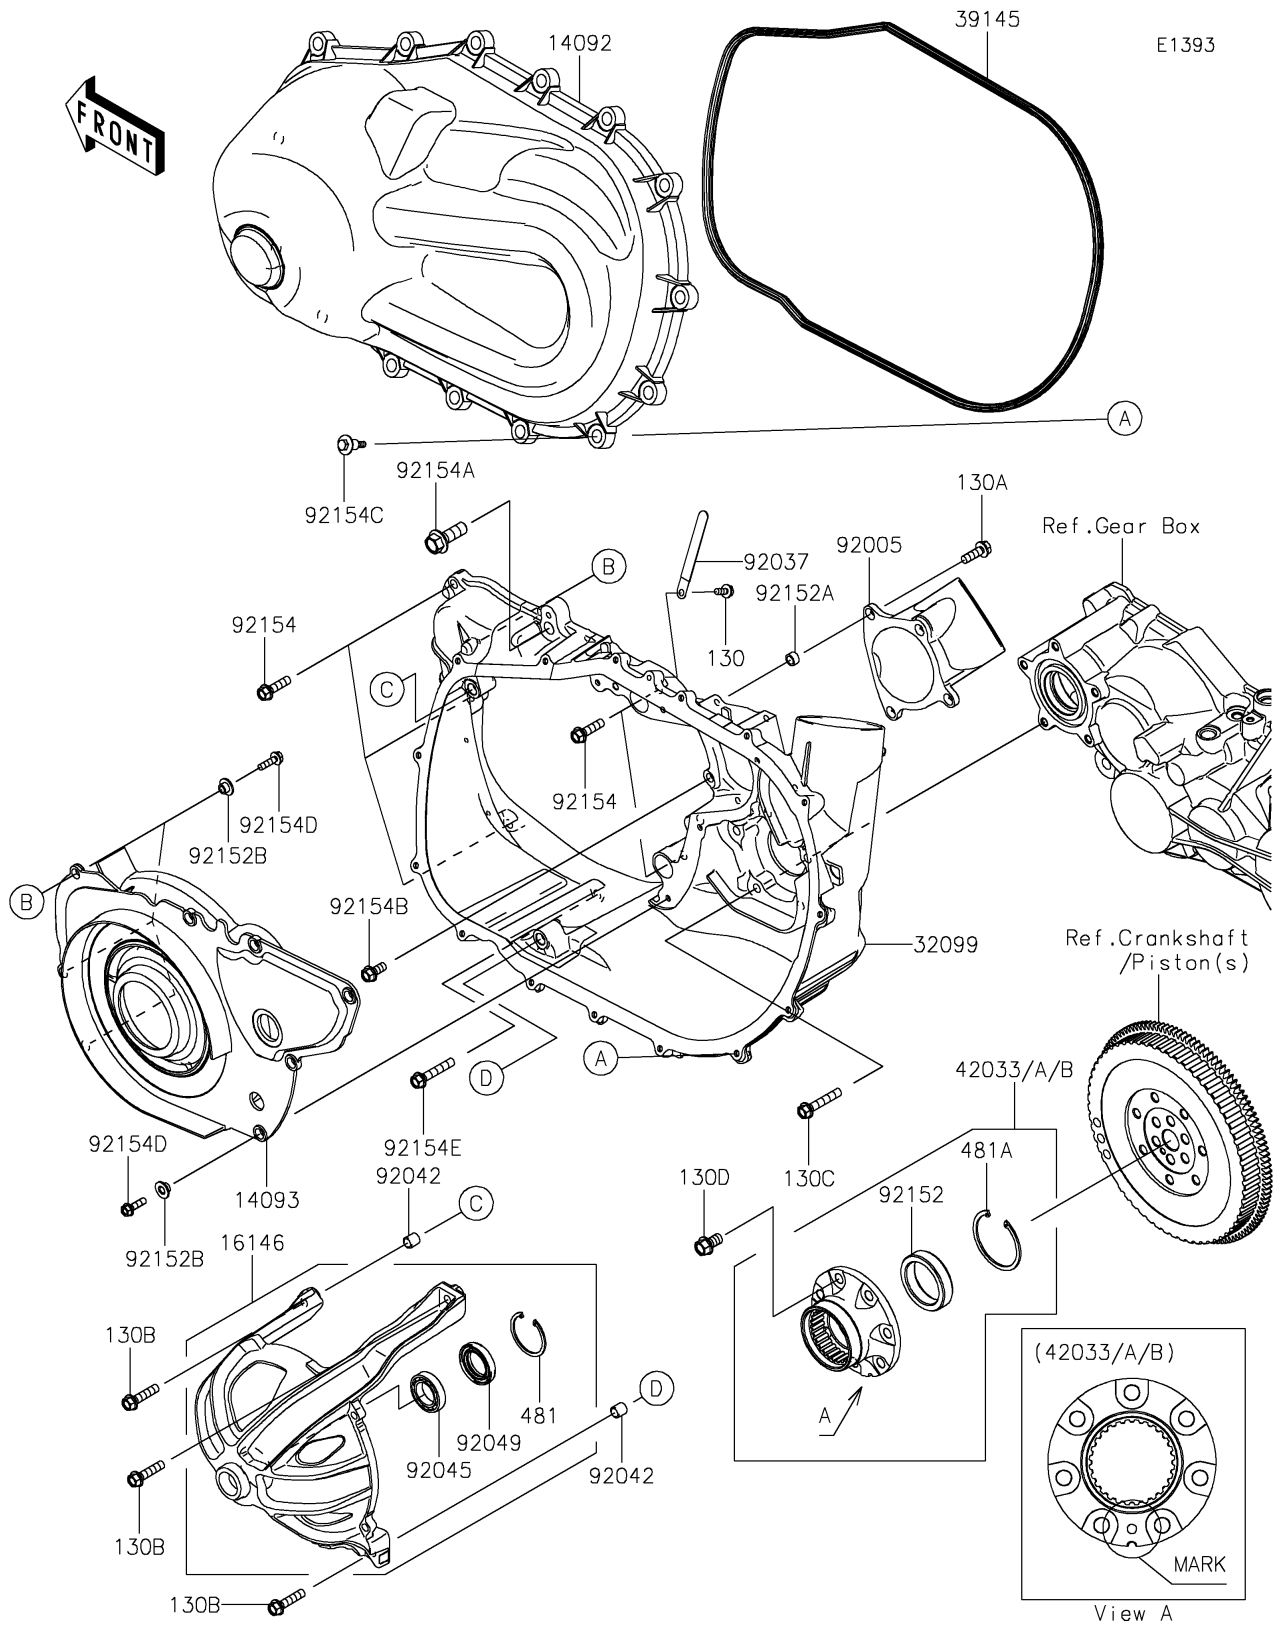

2020 MULE PRO-FXT™ EPS LE

PARTS DIAGRAM

Converter Cover

2020 MULE PRO-FXT™ EPS LE

PARTS LIST

Converter Cover

ITEM NAME	PART NUMBER	QUANTITY
BOLT-FLANGED,6X14 (Ref # 130)	130BA0614	1
BOLT-FLANGED,8X25 (Ref # 130A)	130BA0825	4
BOLT-FLANGED,8X35 (Ref # 130B)	130BA0835	3
BOLT-FLANGED,8X45 (Ref # 130C)	130BA0845	5
BOLT-FLANGED,10X18 (Ref # 130D)	130CA1018	7
COVER,CVT (Ref # 14092)	14092-1202	1
COVER (Ref # 14093)	14093-0717	1
COVER-ASSY (Ref # 16146)	16146-0734	1
CASE,CVT (Ref # 32099)	32099-0746	1
TRIM-SEAL (Ref # 39145)	39145-0047	1
COUPLING-ASSY,B MARK,WHITE (Ref # 42033)	42033-0582	1
COUPLING-ASSY,A MARK,BLUE (Ref # 42033A)	42033-0583	1
COUPLING-ASSY,C MARK,YELLOW (Ref # 42033B)	42033-0584	1
CIRCLIP-TYPE-C,45MM (Ref # 481)	481J4500	1
CIRCLIP (Ref # 481A)	481J6200	1
FITTING,INTAKE (Ref # 92005)	92005-0762	1
CLAMP (Ref # 92037)	92037-1993	1
PIN,DOWEL,12X14 (Ref # 92042)	92042-031	2
BEARING-BALL,#6905 (Ref # 92045)	92045-036	1
SEAL-OIL,HTC 28X45X8 (Ref # 92049)	92049-0767	1
COLLAR (Ref # 92152)	92152-1822	1
COLLAR,8.8X12.3X6.9 (Ref # 92152A)	92152-1853	4
COLLAR (Ref # 92152B)	92152-1931	8
BOLT,FLANGED,8X30 (Ref # 92154)	92154-0850	5
BOLT,FLANGED,12X35 (Ref # 92154A)	92154-1337	1
BOLT,FLANGED,8X18 (Ref # 92154B)	92154-1386	1
BOLT,CVT COVER (Ref # 92154C)	92154-1522	15
BOLT,FLANGED,6X22 (Ref # 92154D)	92154-1525	8
BOLT,FLANGED,8X45 (Ref # 92154E)	92154-1526	1