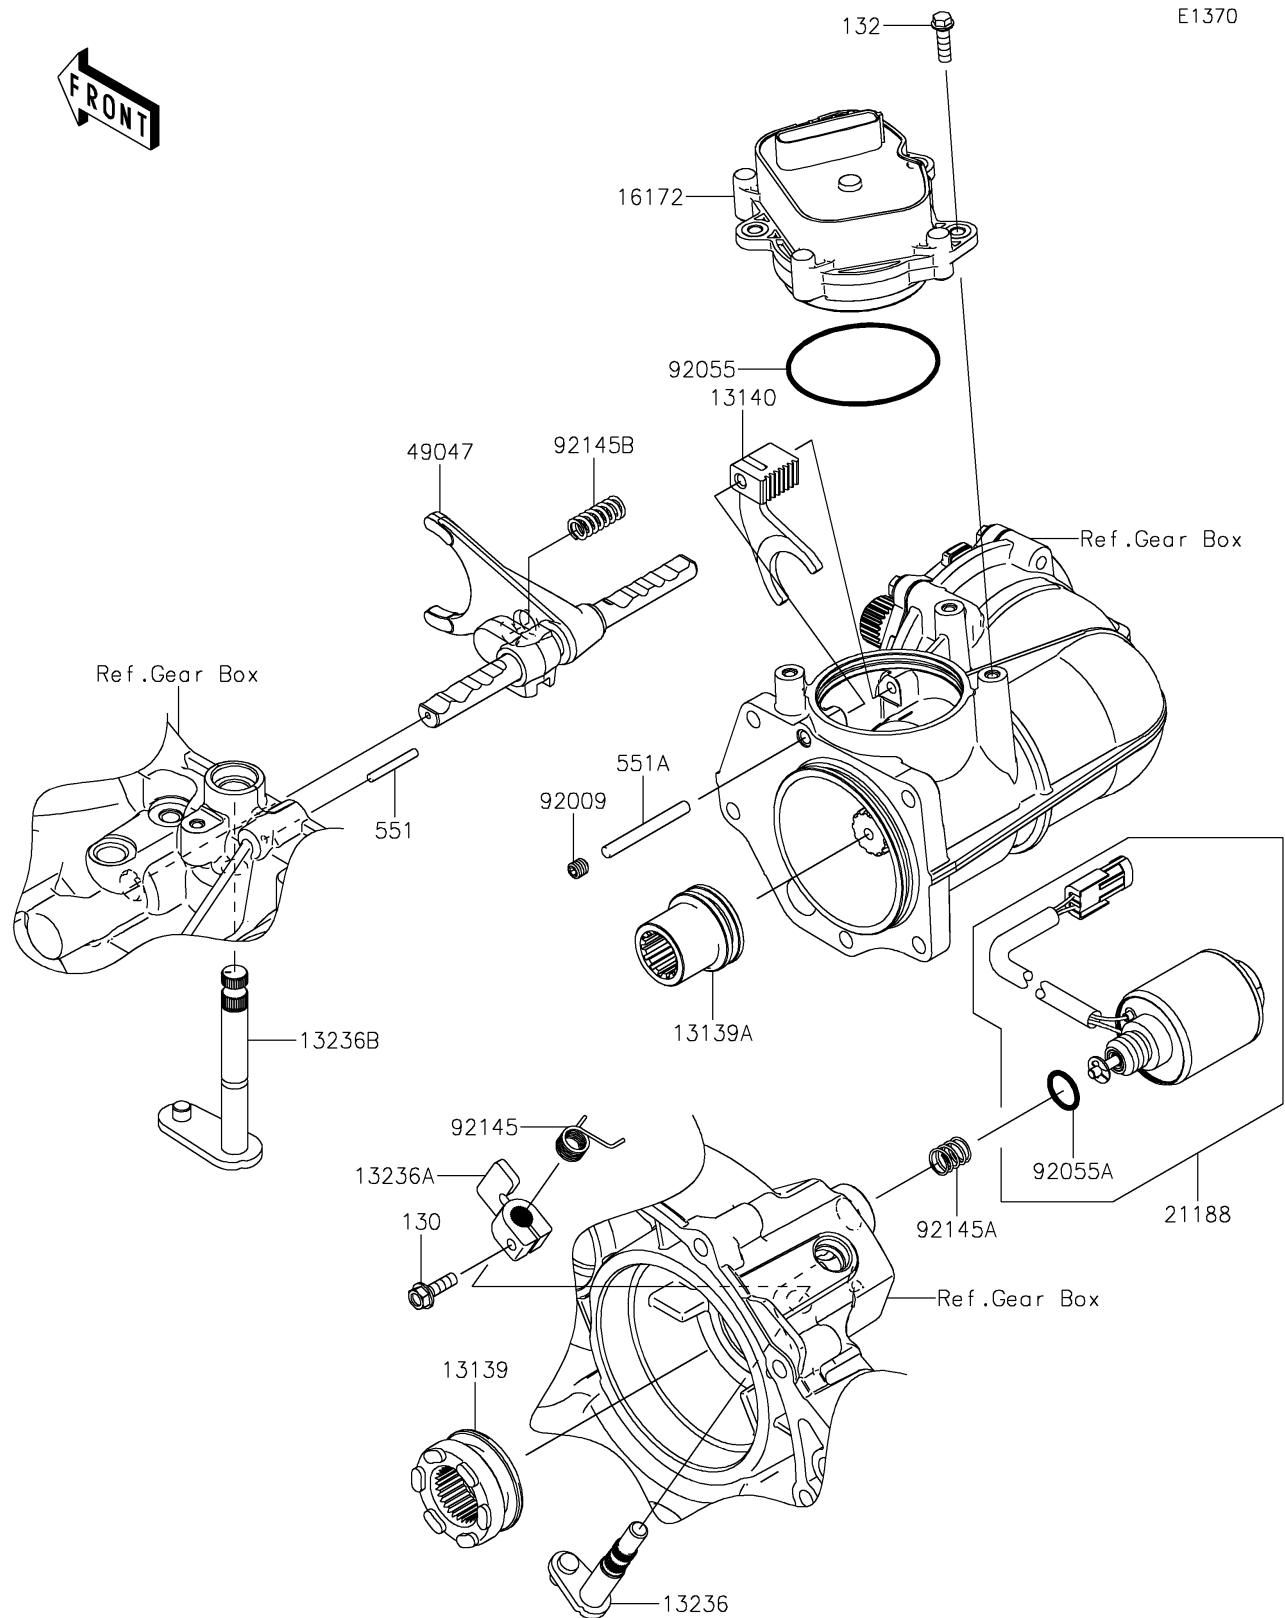

2019 MULE PRO-FXT™ EPS LE

PARTS DIAGRAM

Gear Change Mechanism

E1370

2019 MULE PRO-FXT™ EPS LE

PARTS LIST

Gear Change Mechanism

ITEM NAME

PART NUMBER

QUANTITY
