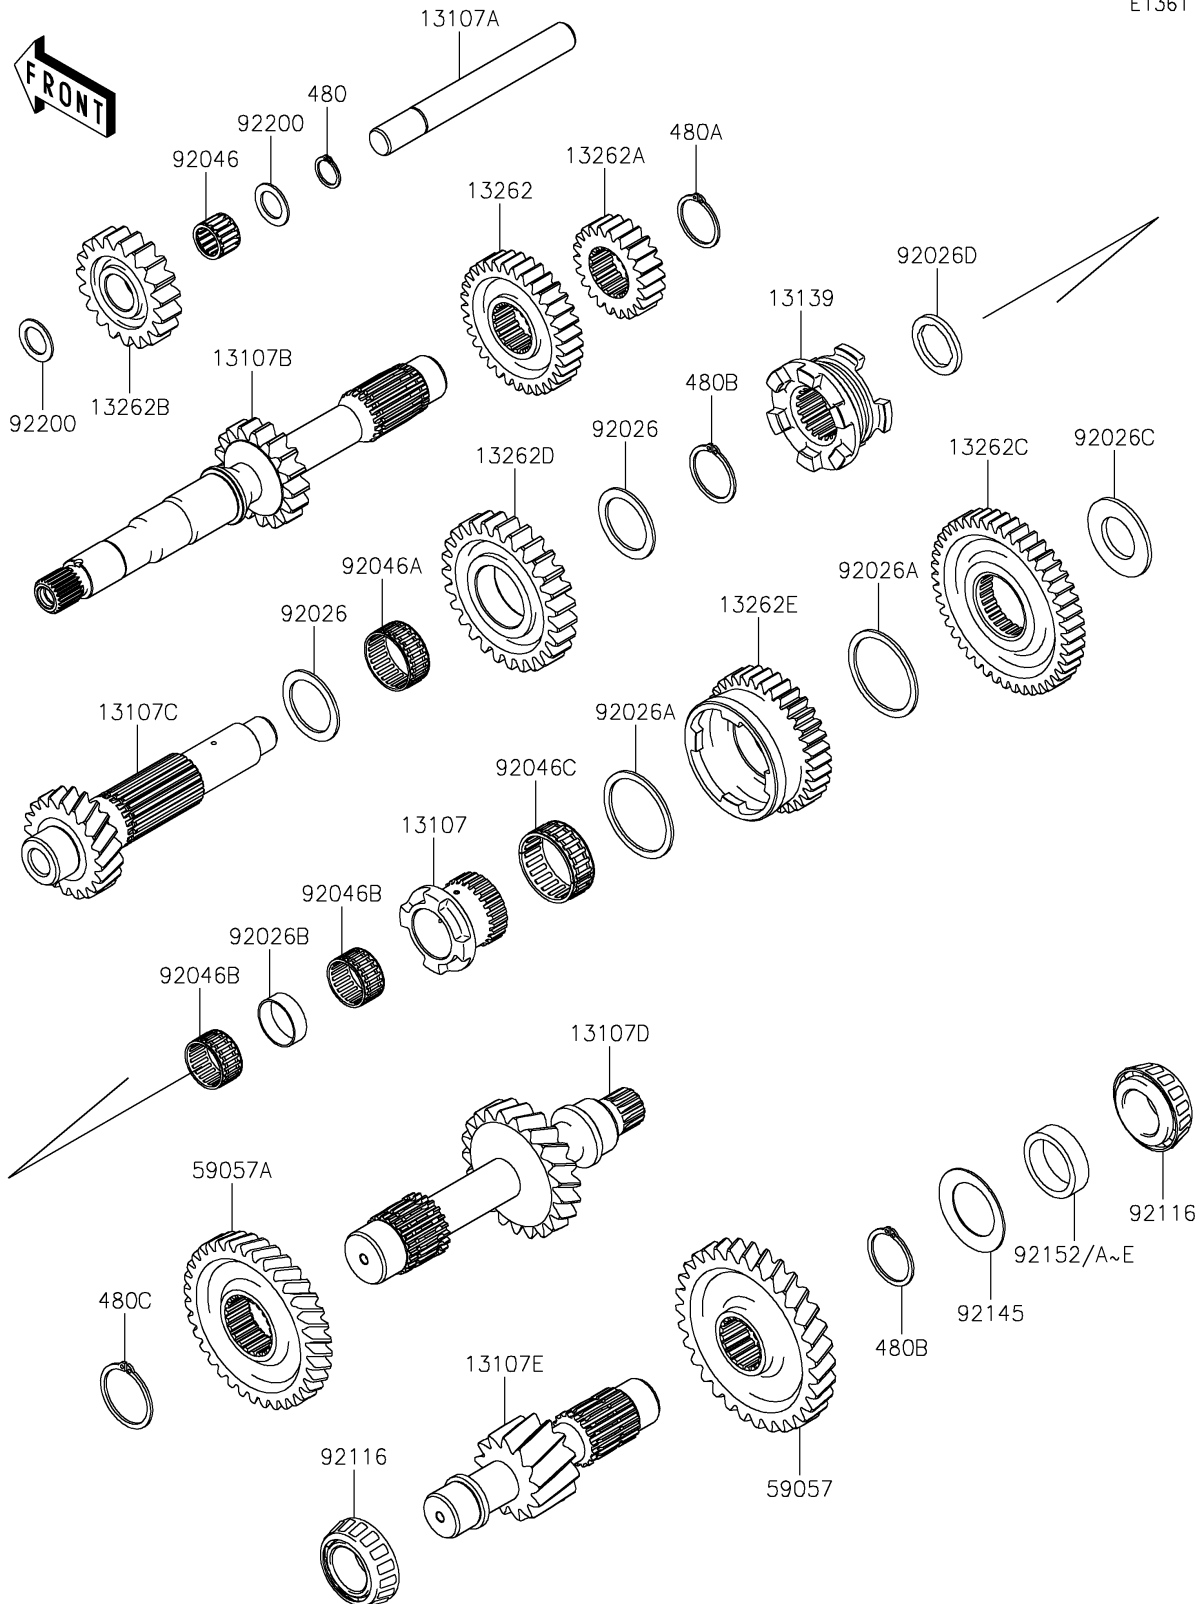

2019 MULE PRO-FXT™ EPS LE

PARTS DIAGRAM

Transmission

E1361

2019 MULE PRO-FXT™ EPS LE

PARTS LIST

Transmission

ITEM NAME

PART NUMBER

QUANTITY
