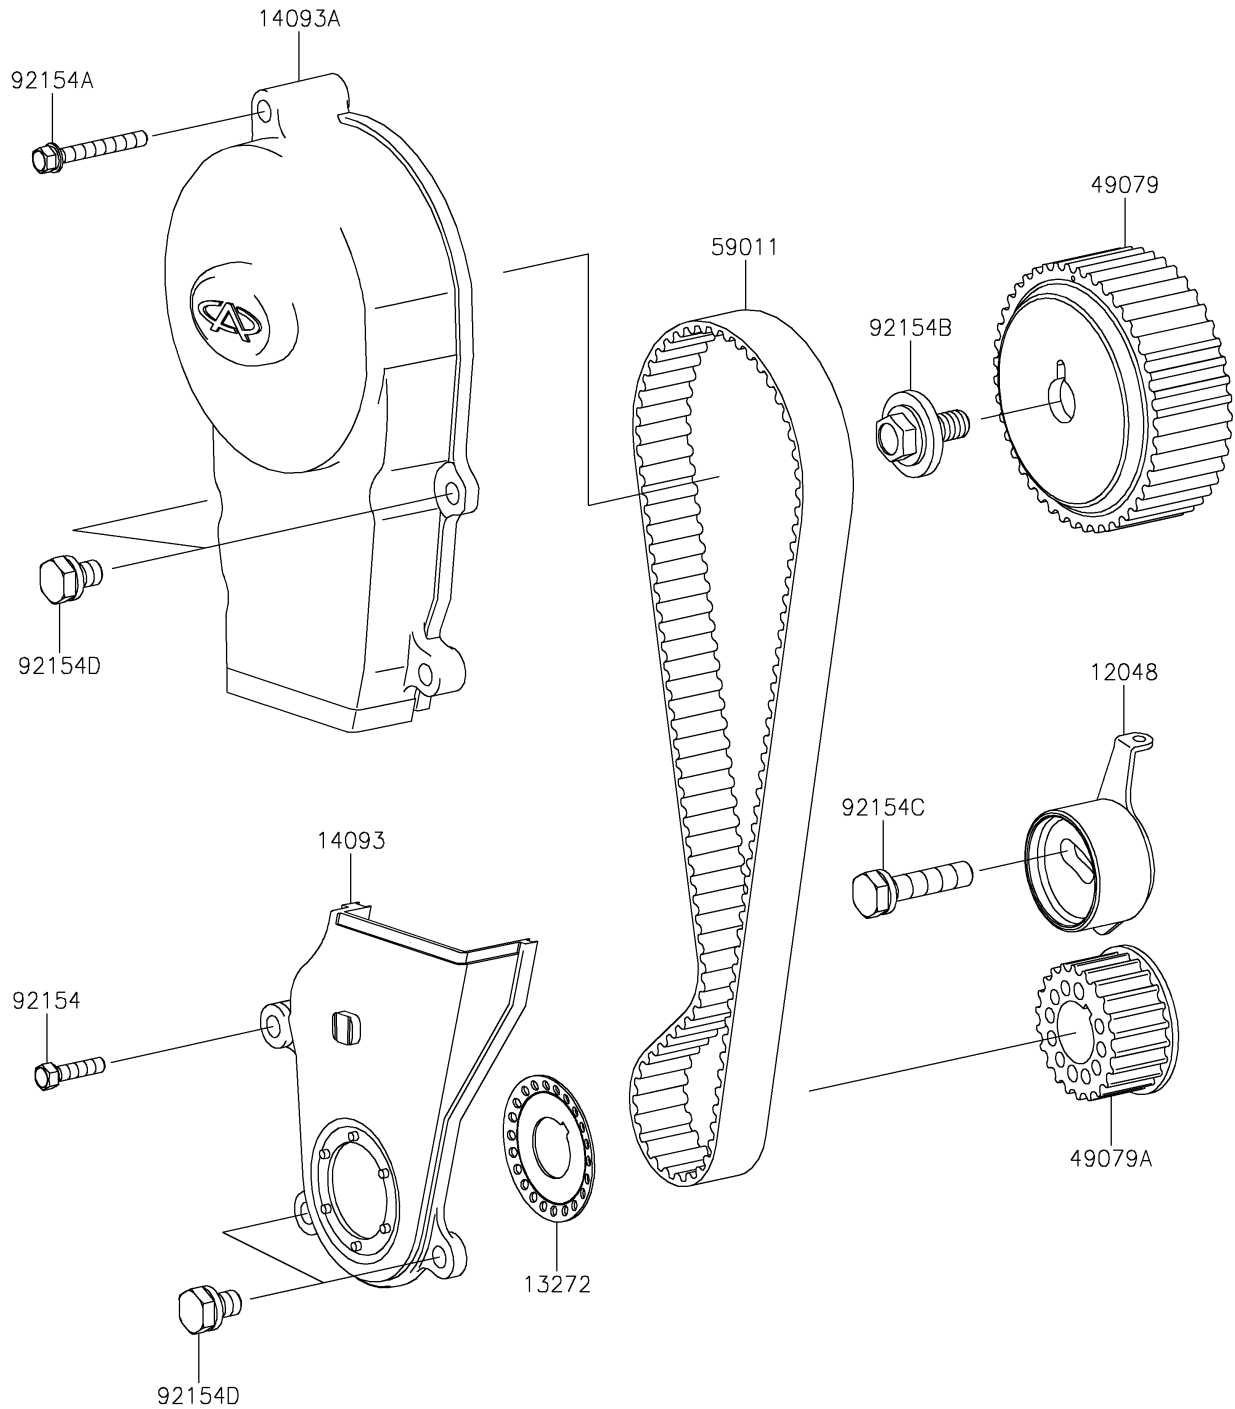

2019 MULE PRO-FXT™ EPS LE

PARTS DIAGRAM

Timing Belt

E1215

2019 MULE PRO-FXT™ EPS LE

PARTS LIST

Timing Belt

ITEM NAME	PART NUMBER	QUANTITY
-----------	-------------	----------
