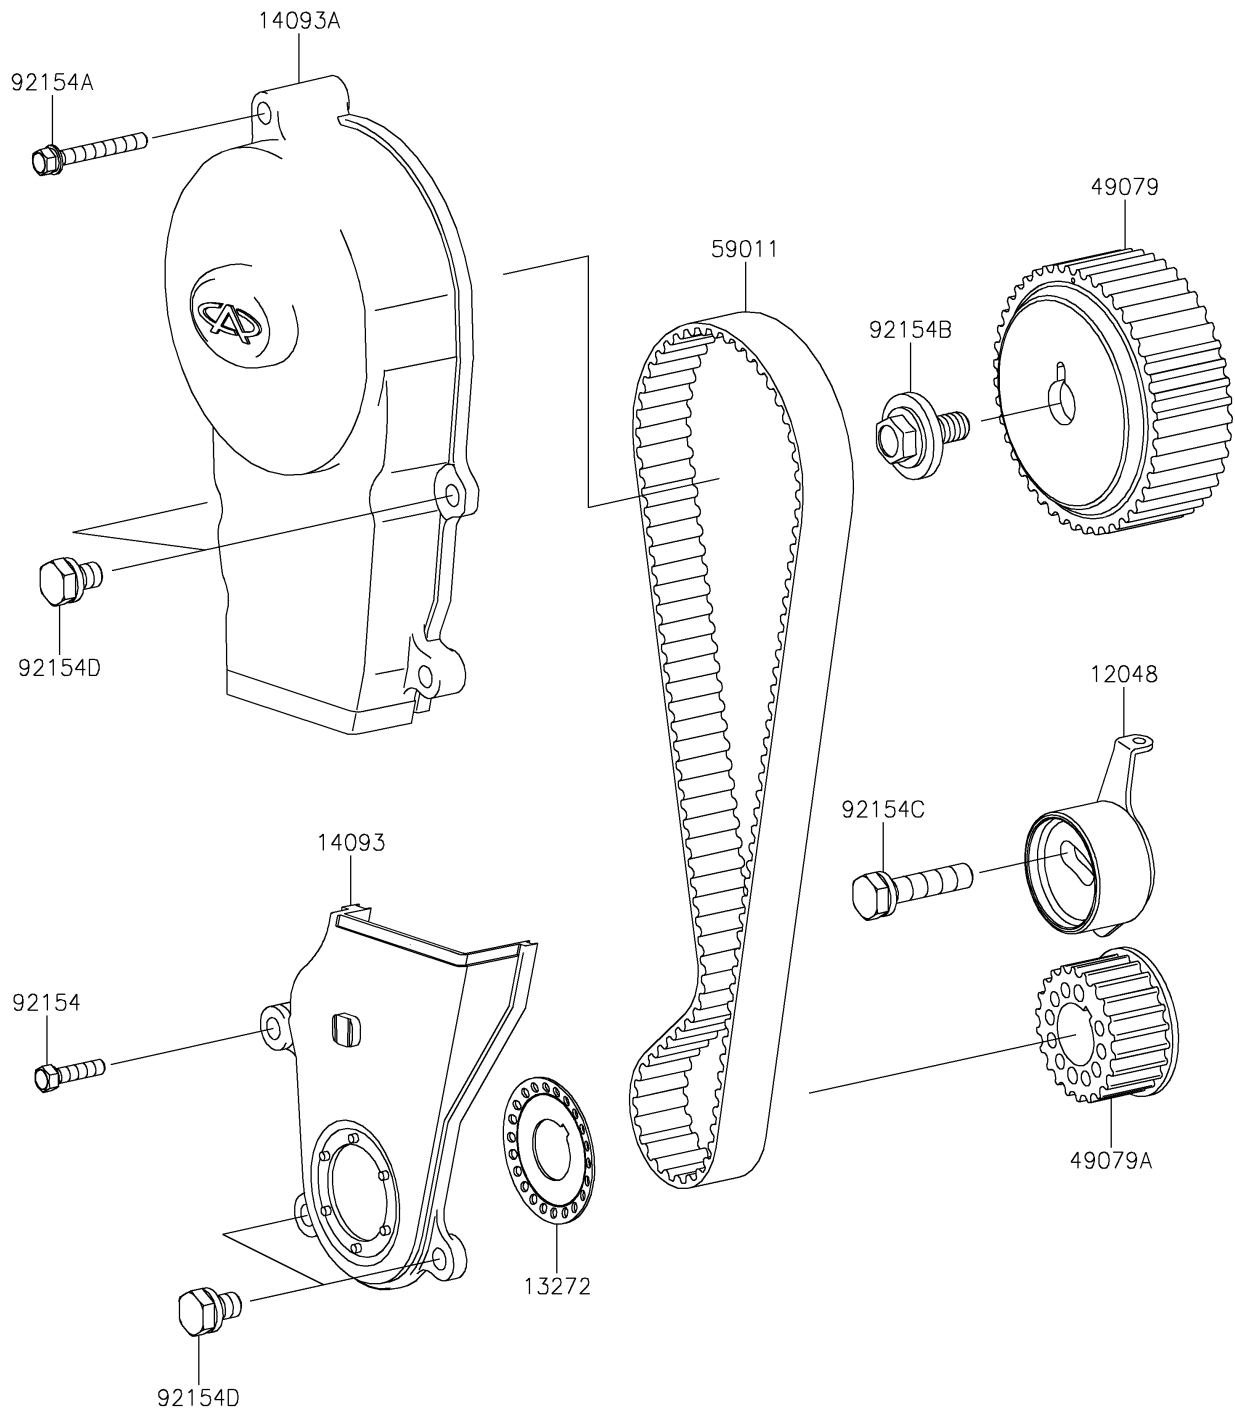

2018 MULE PRO-FXT™ EPS LE

PARTS DIAGRAM

Timing Belt

E1215

2018 MULE PRO-FXT™ EPS LE

PARTS LIST

Timing Belt

ITEM NAME	PART NUMBER	QUANTITY
TENSIONER-ASSY (Ref # 12048)	12048-0093	1
PLATE,TIMING BELT (Ref # 13272)	13272-1872	1
COVER,TIMING BELT,LWR (Ref # 14093)	14093-0200	1
COVER,TIMING BELT,UPP (Ref # 14093A)	14093-0201	1
PULLEY-BELT,CAMSHAFT (Ref # 49079)	49079-0023	1
PULLEY-BELT,CRANKSHAFT (Ref # 49079A)	49079-0024	1
BELT,TIMING (Ref # 59011)	59011-0042	1
BOLT,6X25 (Ref # 92154)	92154-1583	1
BOLT,6X50 (Ref # 92154A)	92154-1591	1
BOLT,FLANGED (Ref # 92154B)	92154-1614	1
BOLT,10X45 (Ref # 92154C)	92154-1615	1
BOLT,6X16 (Ref # 92154D)	92154-1617	4