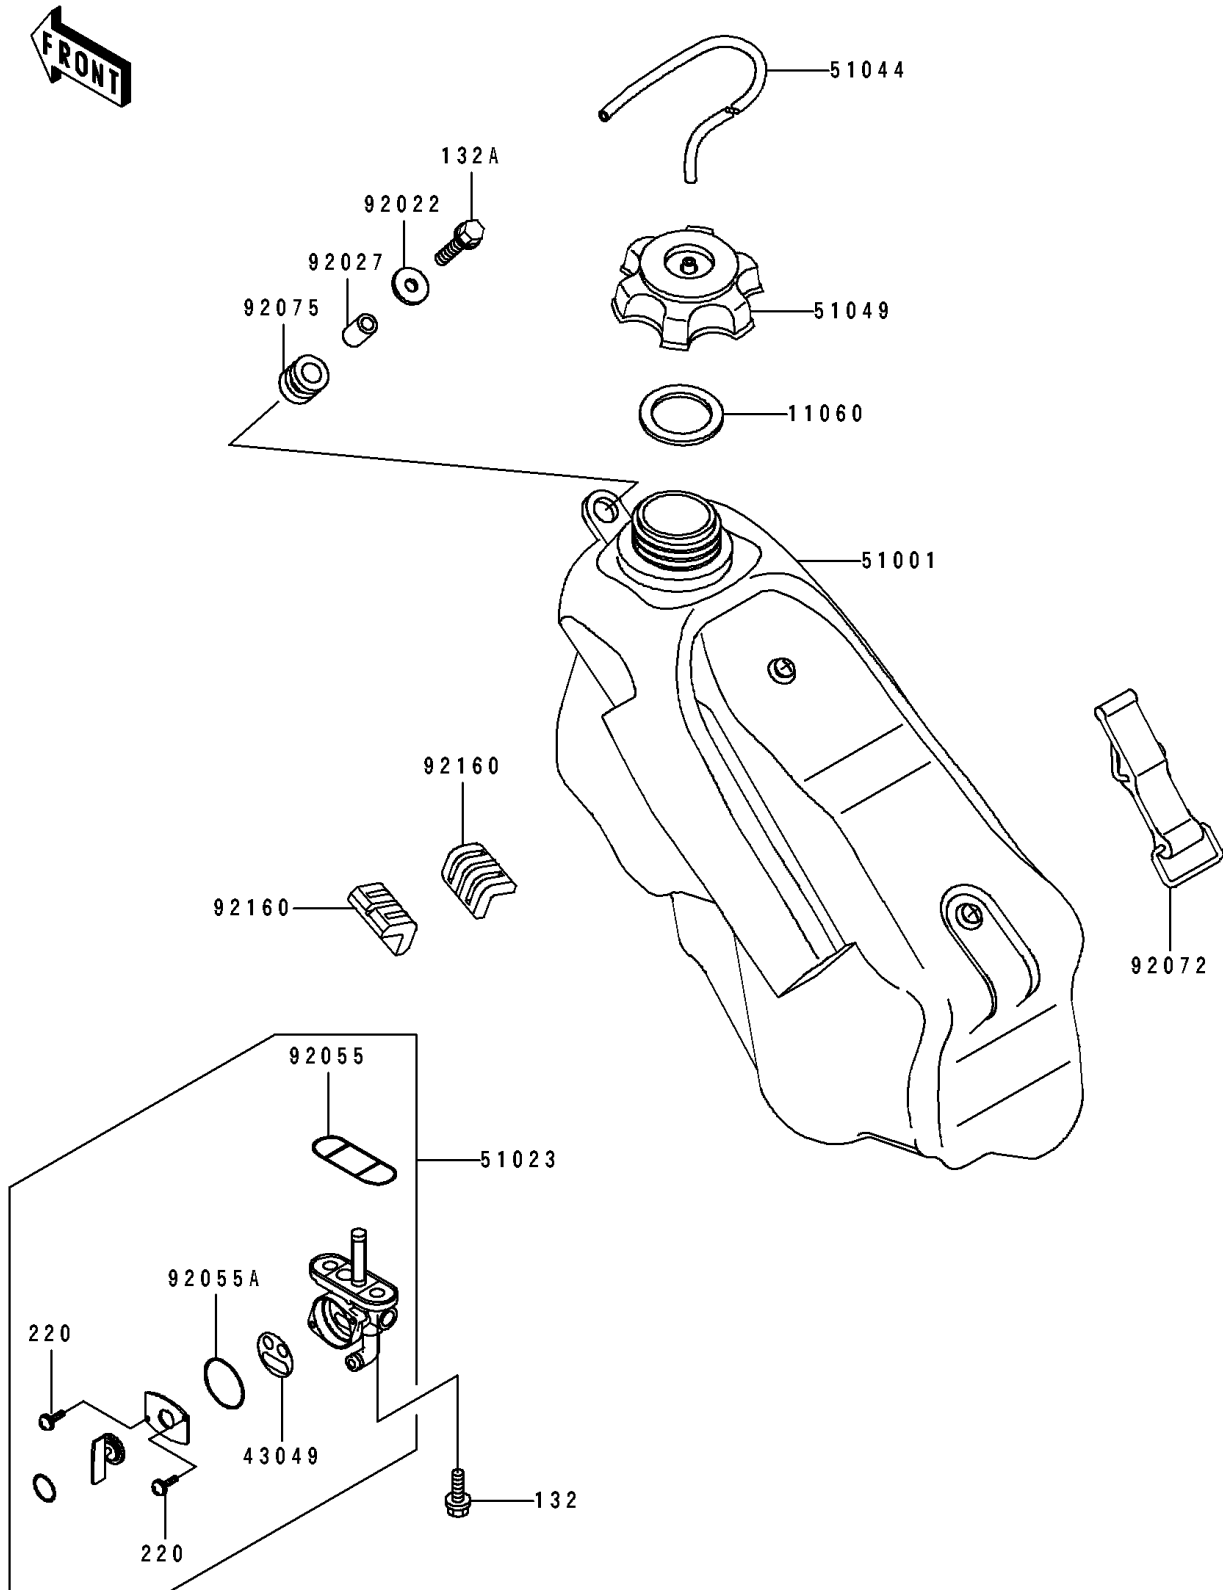

1997 KX125

PARTS DIAGRAM

Fuel Tank

F 2 4 1 0

1997 KX125

PARTS LIST

Fuel Tank

Kawasaki

Let the Good Times Roll®

ITEM NAME

PART NUMBER

QUANTITY
