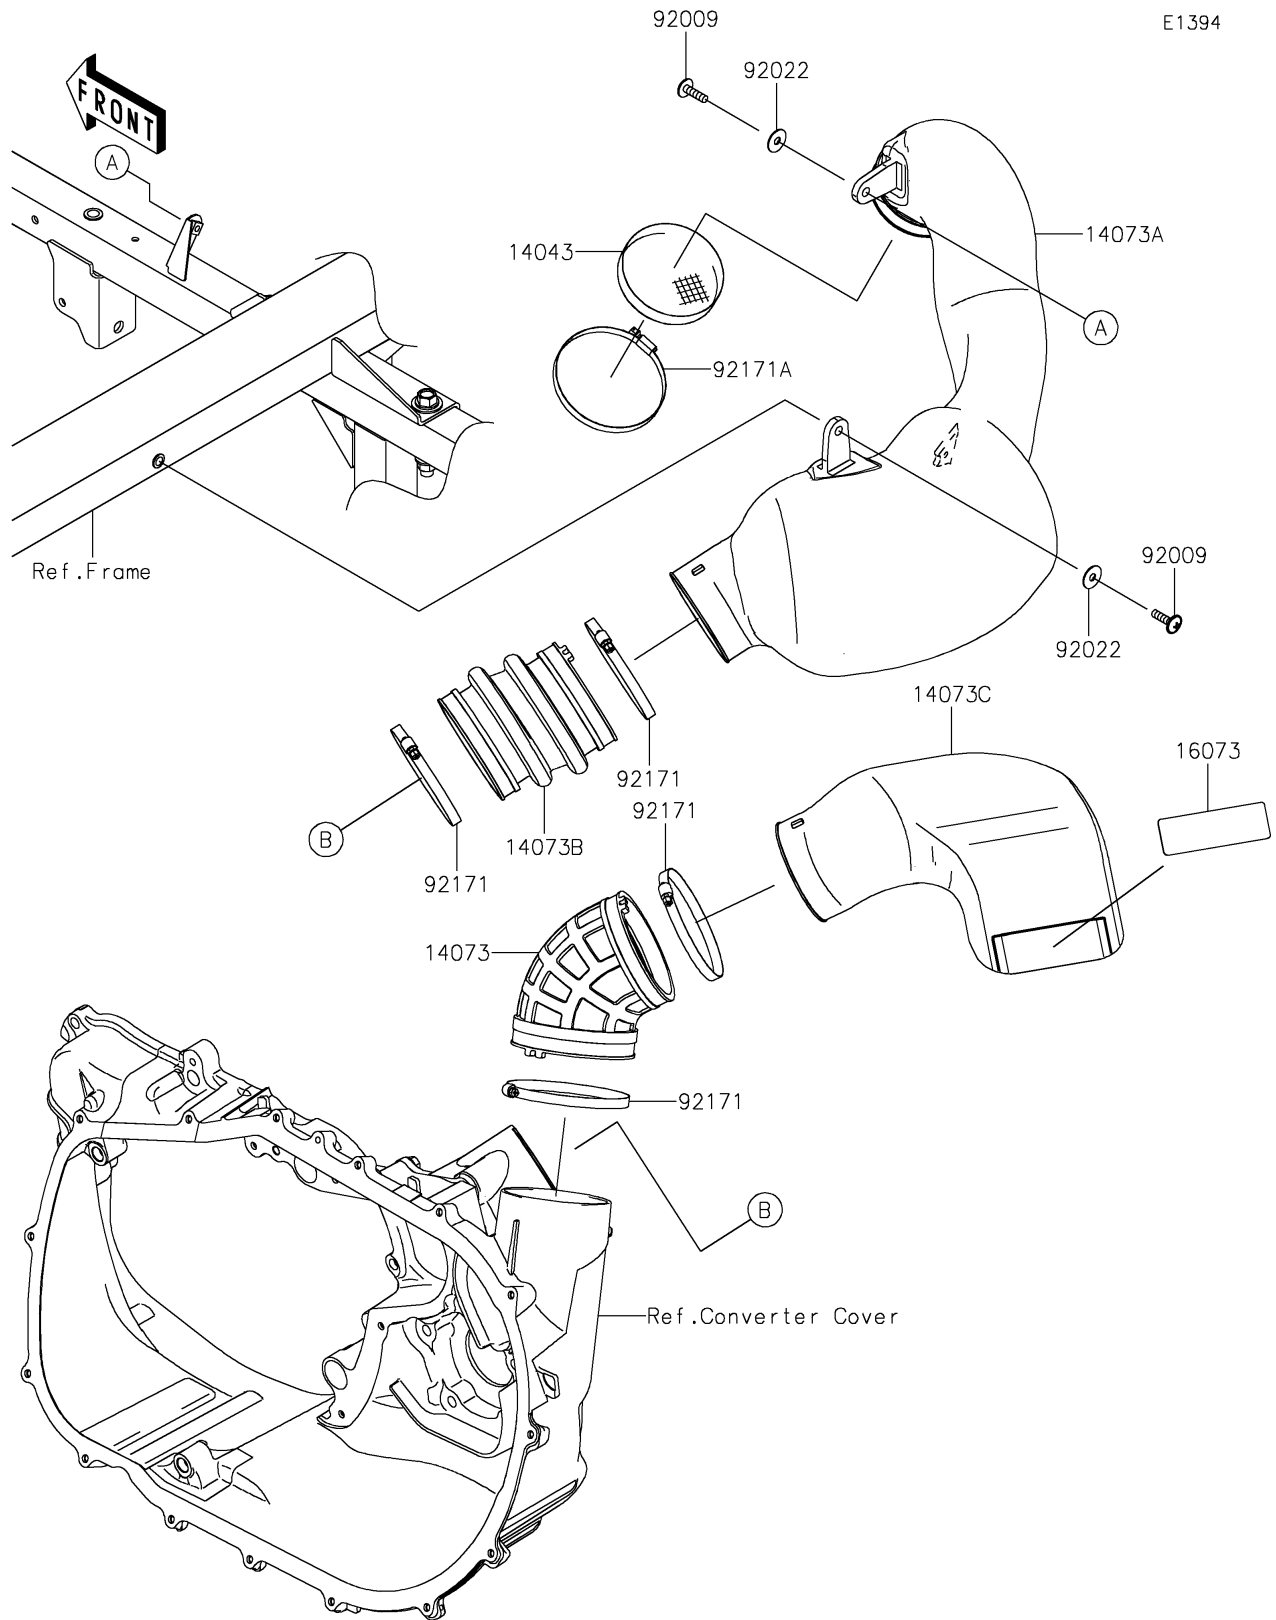

2020 MULE PRO-FXT™ EPS

PARTS DIAGRAM

Air Cleaner-Belt Converter

2020 MULE PRO-FXT™ EPS

PARTS LIST

Air Cleaner-Belt Converter

ITEM NAME	PART NUMBER	QUANTITY
FILTER (Ref # 14043)	14043-0013	1
DUCT,EXHAUST (Ref # 14073)	14073-0788	1
DUCT,INTAKE (Ref # 14073A)	14073-0789	1
DUCT,INTAKE (Ref # 14073B)	14073-0790	1
DUCT,EXHAUST (Ref # 14073C)	14073-0793	1
INSULATOR (Ref # 16073)	16073-0826	1
SCREW,6X22 (Ref # 92009)	92009-1441	2
WASHER,PLAIN,6.5X20X1 (Ref # 92022)	92022-165	2
CLAMP (Ref # 92171)	92171-1383	4
CLAMP (Ref # 92171A)	92171-3716	1