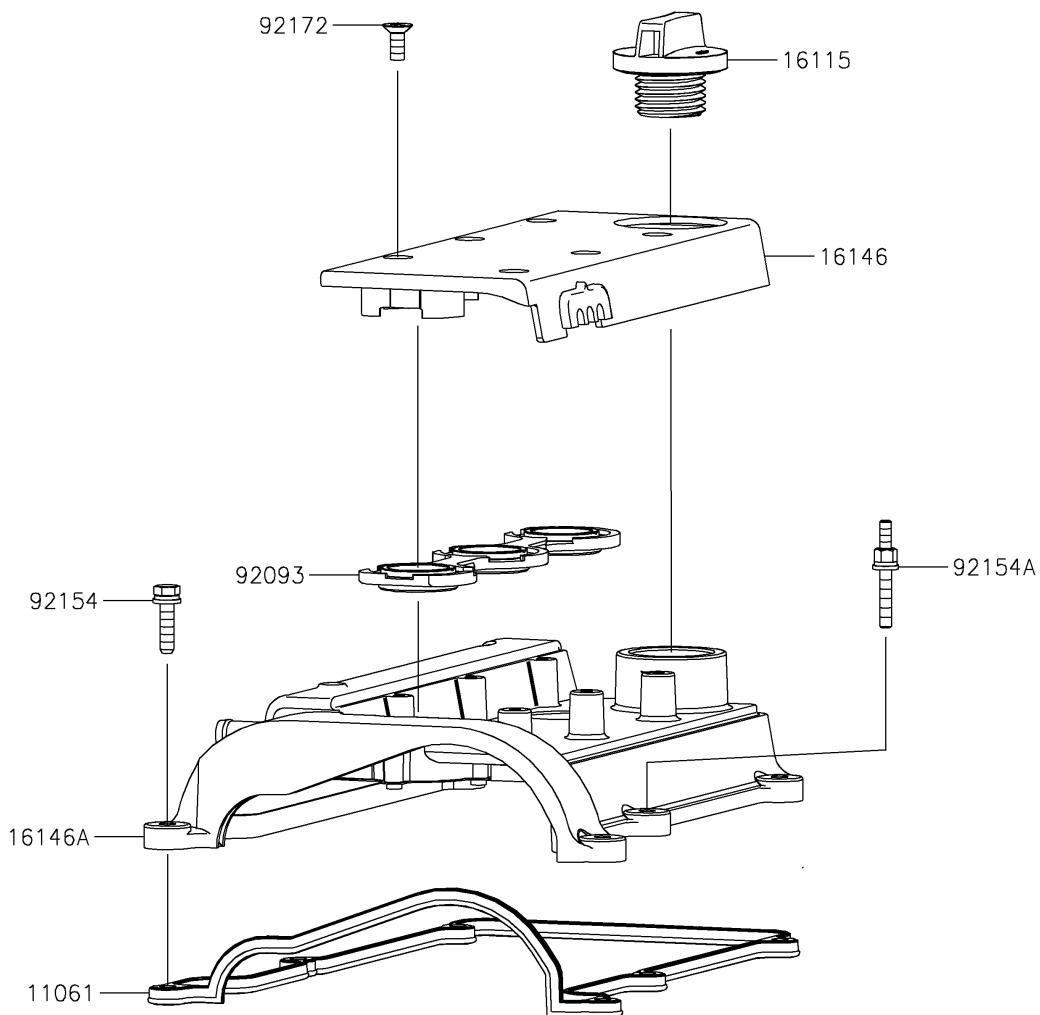

2019 MULE PRO-FXT™ EPS

PARTS DIAGRAM Cylinder Head Cover

E1112

2019 MULE PRO-FXT™ EPS

PARTS LIST

Cylinder Head Cover

ITEM NAME	PART NUMBER	QUANTITY
-----------	-------------	----------
