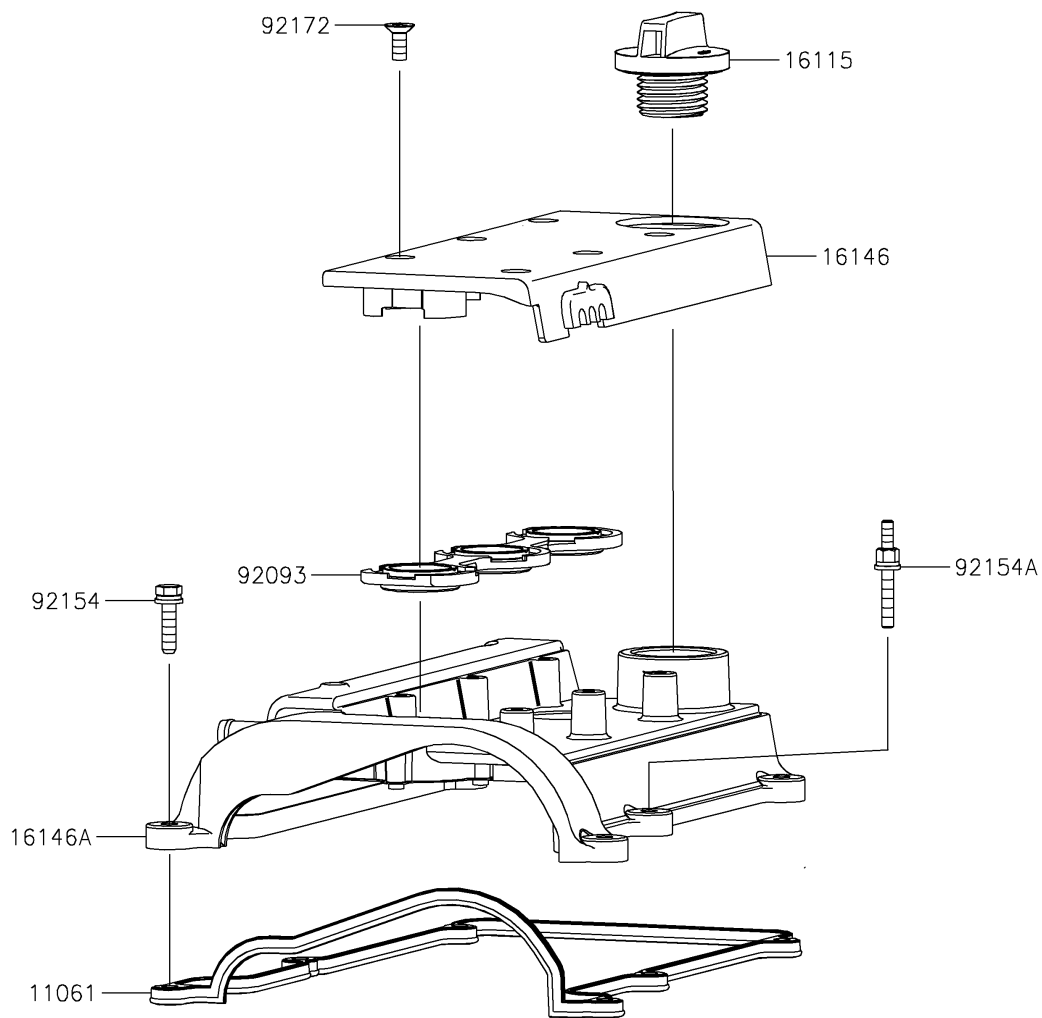

2018 MULE PRO-FXT™ EPS

PARTS DIAGRAM Cylinder Head Cover

E1112

2018 MULE PRO-FXT™ EPS

PARTS LIST

Cylinder Head Cover

ITEM NAME	PART NUMBER	QUANTITY
GASKET,HEAD COVER (Ref # 11061)	11061-0953	1
CAP-OIL FILLER (Ref # 16115)	16115-0027	1
COVER-ASSY,SPARK PLUG (Ref # 16146)	16146-0738	1
COVER-ASSY,CYLINDER HEAD (Ref # 16146A)	16146-0741	1
SEAL,SPARK PLUG COVER (Ref # 92093)	92093-0608	1
BOLT,6X25 (Ref # 92154)	92154-1583	5
BOLT (Ref # 92154A)	92154-1584	1
SCREW,6X16 (Ref # 92172)	92172-0905	6