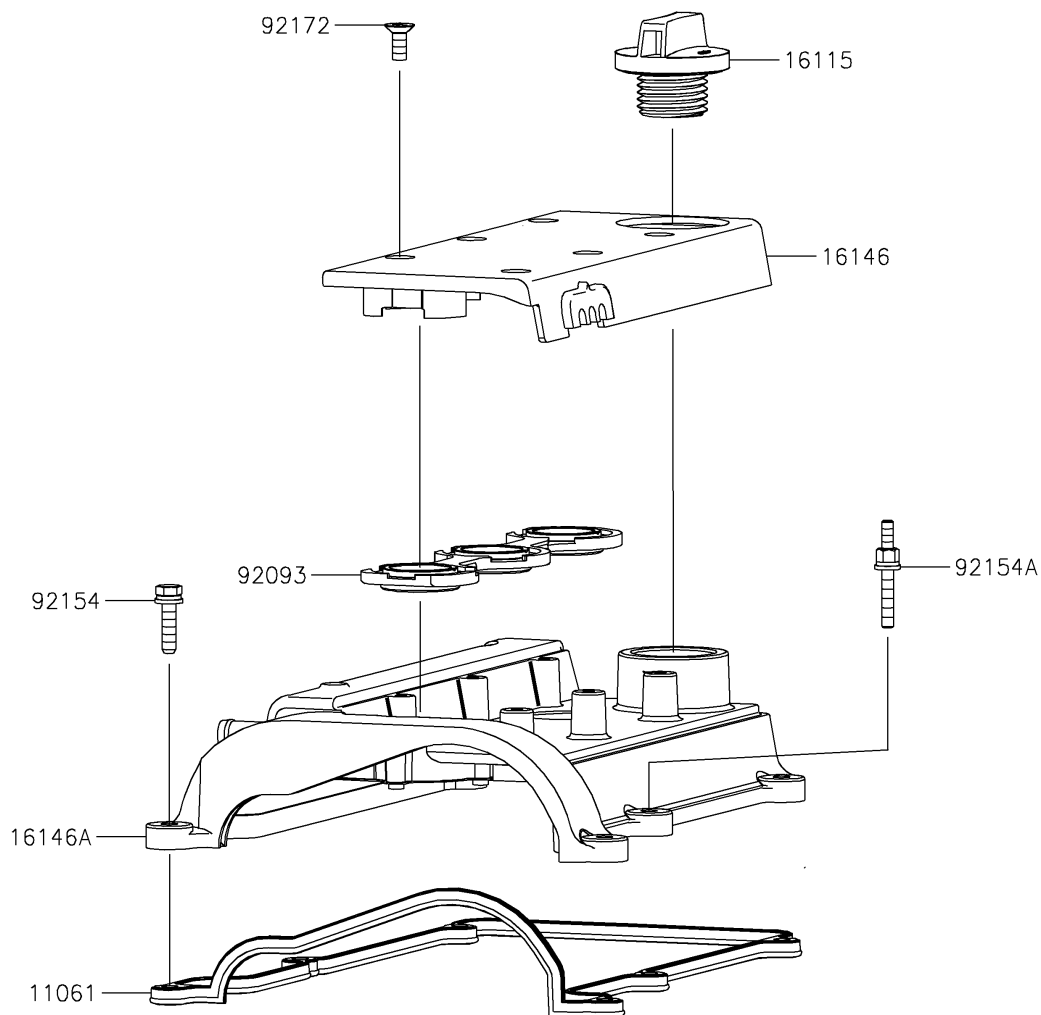

2020 MULE PRO-FXT™ EPS

PARTS DIAGRAM Cylinder Head Cover

E1112

2020 MULE PRO-FXT™ EPS

PARTS LIST

Cylinder Head Cover

ITEM NAME

PART NUMBER

QUANTITY
