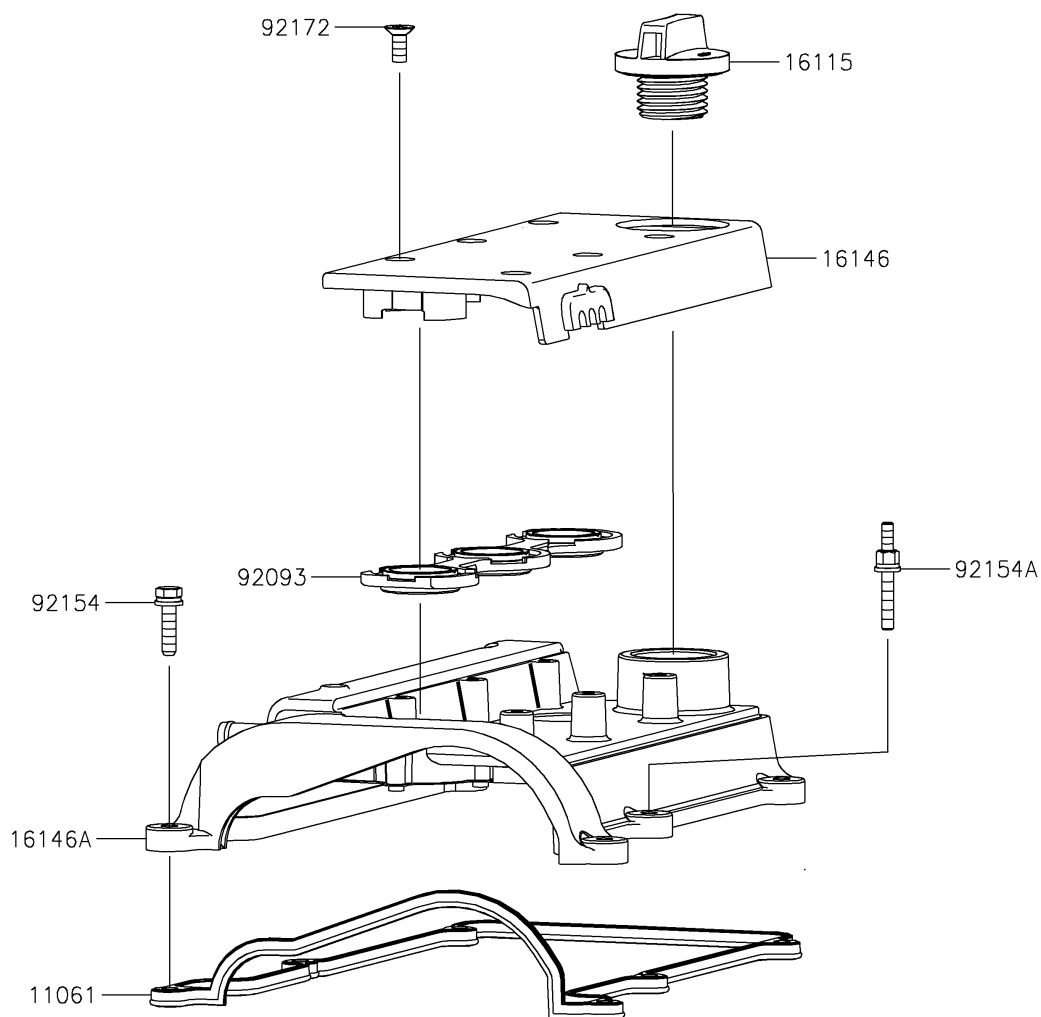

2019 MULE PRO-FXT™ EPS

PARTS DIAGRAM Cylinder Head Cover

E1112

2019 MULE PRO-FXT™ EPS

PARTS LIST

Cylinder Head Cover

ITEM NAME	PART NUMBER	QUANTITY
-----------	-------------	----------
