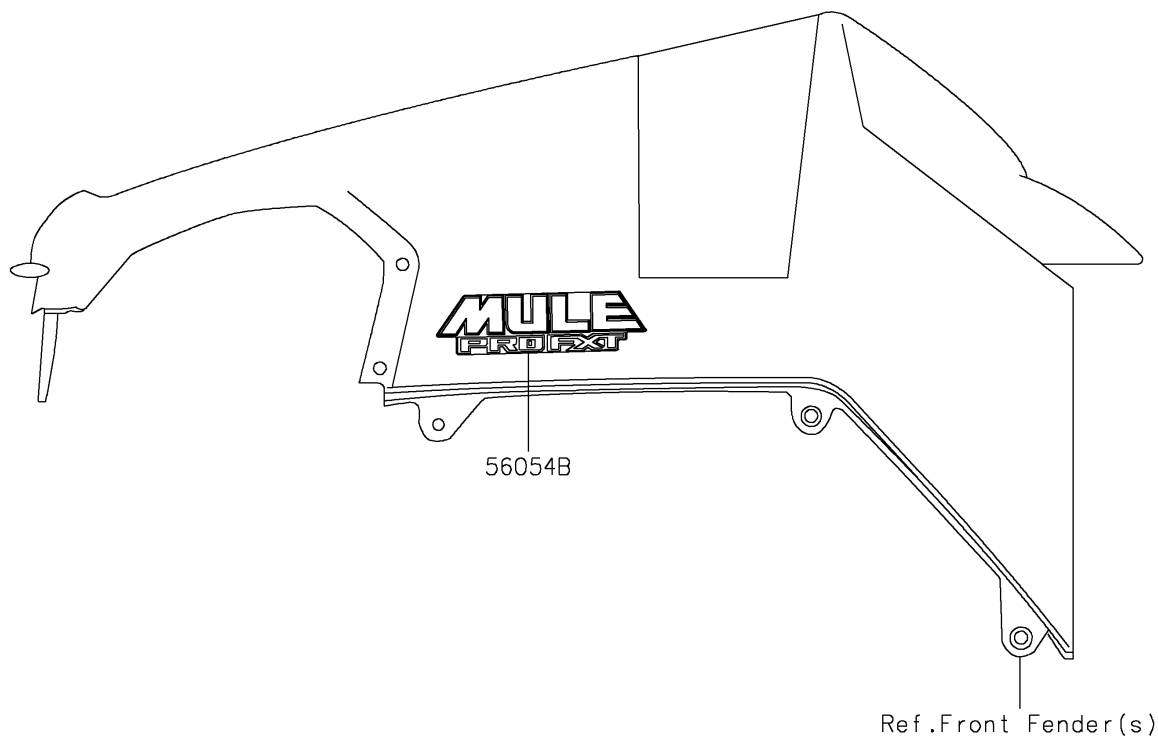

2020 MULE PRO-FXT™

PARTS DIAGRAM

Decals

F2861

2020 MULE PRO-FXT™

PARTS LIST

Decals

ITEM NAME

PART NUMBER

QUANTITY
