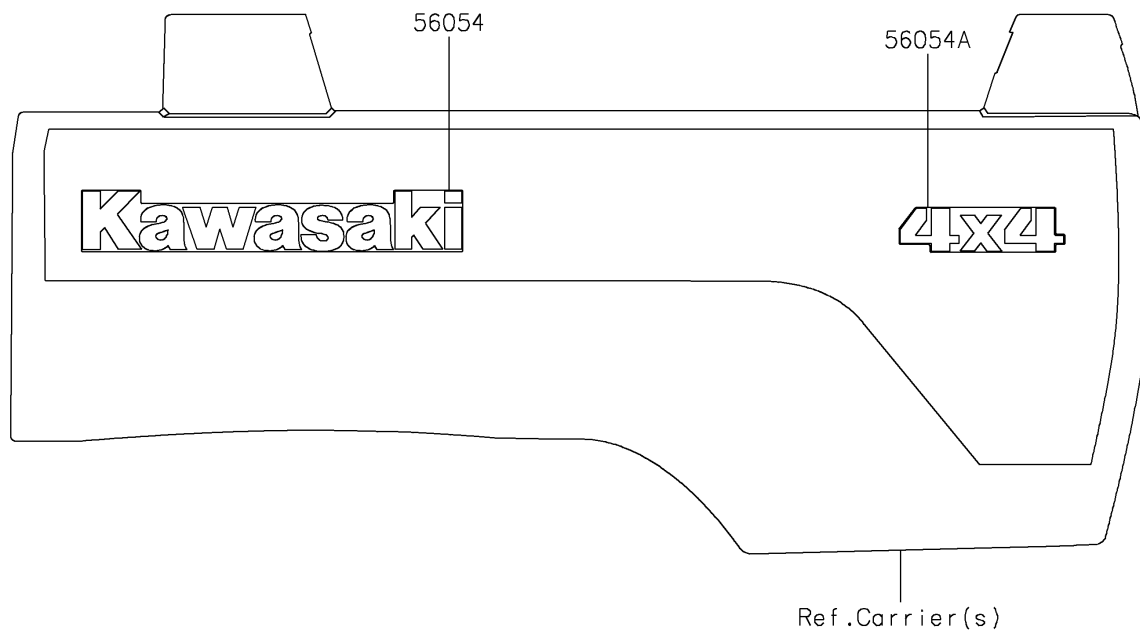

2020 MULE PRO-FXT™

PARTS DIAGRAM

Decals

F2861

2020 MULE PRO-FXT™

PARTS LIST

Decals

ITEM NAME

PART NUMBER

QUANTITY
