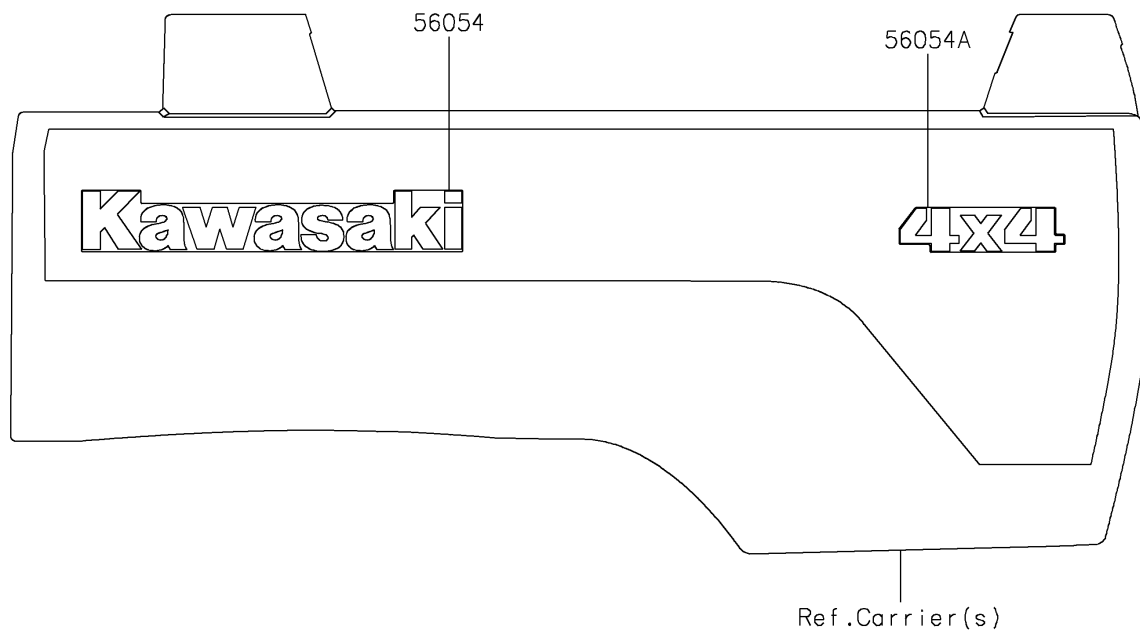

2019 MULE PRO-FXT™

PARTS DIAGRAM

Decals

F2861